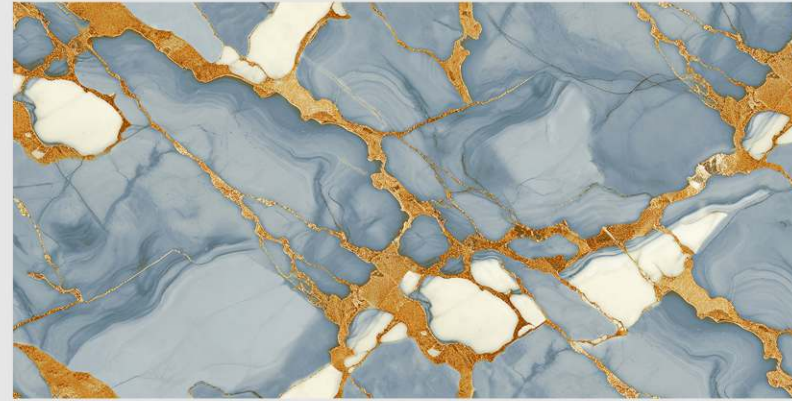

# ALICE BLUE

LIVOLLA®  
GRANITO

DIMENSION :  
**600X1200MM**  
**60X120CM**

SURFACE :  
**HIGHGLOSSY**  
**ENDLESS SURFACE**

AVAILABLE RANDOMS :  
**1**

 [BACK TO INDEX](#)