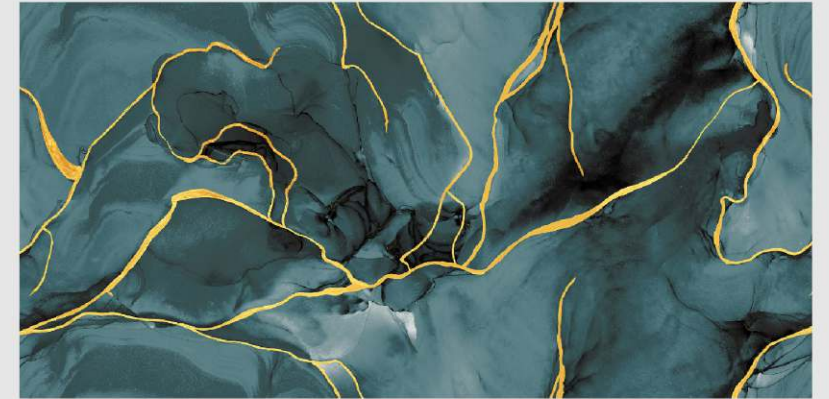

# GAMBER TEAL

LIVOLLA®  
GRANITO

DIMENSION :  
**600X1200MM**  
**60X120CM**

SURFACE :  
**HIGH GLOSSY**  
**SURFACE**

AVAILABLE RANDOMS :  
**4**

 [BACK TO INDEX](#)