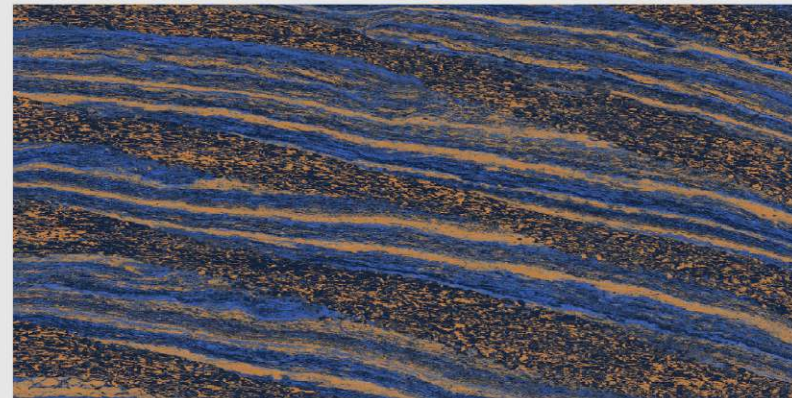

LIVOLLA®
GRANITO