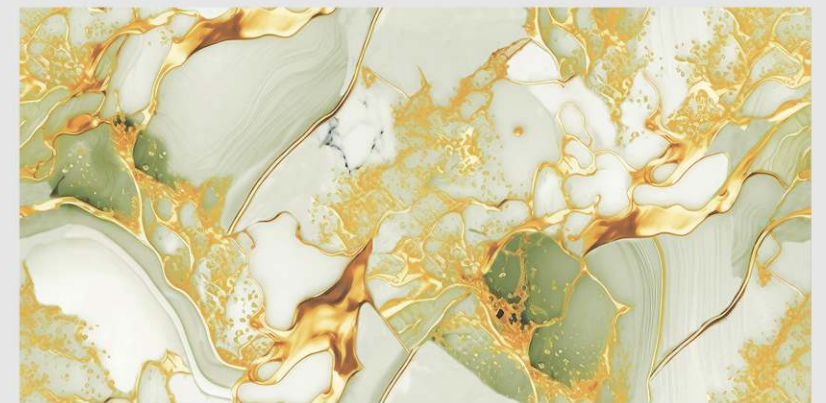

# AUSTIN GREEN

**LIVOLLA**<sup>®</sup>  
GRANITO

**DIMENSION :**  
**600X1200MM**  
**60X120CM**

**SURFACE :**  
**HIGHGLOSSY**  
**ENDLESS SURFACE**

**AVAILABLE RANDOMS :**  
**1**

 [BACK TO INDEX](#)