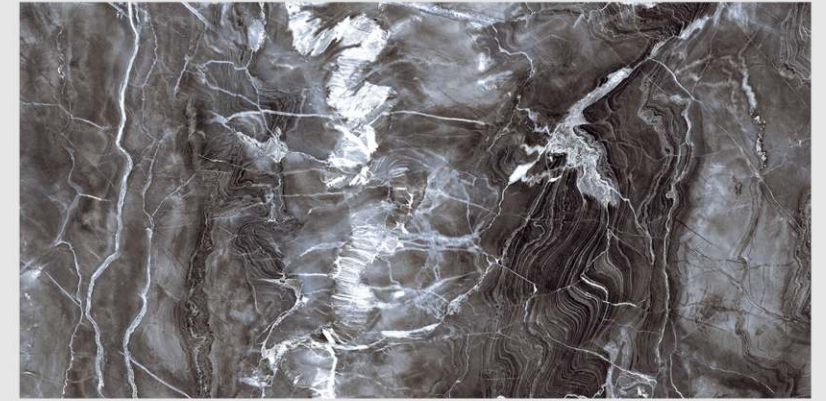

# CAPE SMITH

LIVOLLA®  
GRANITO

DIMENSION :  
**600X1200MM**  
**60X120CM**

SURFACE :  
**HIGHGLOSSY**  
**SURFACE**

AVAILABLE RANDOMS :  
**4**

 [BACK TO INDEX](#)