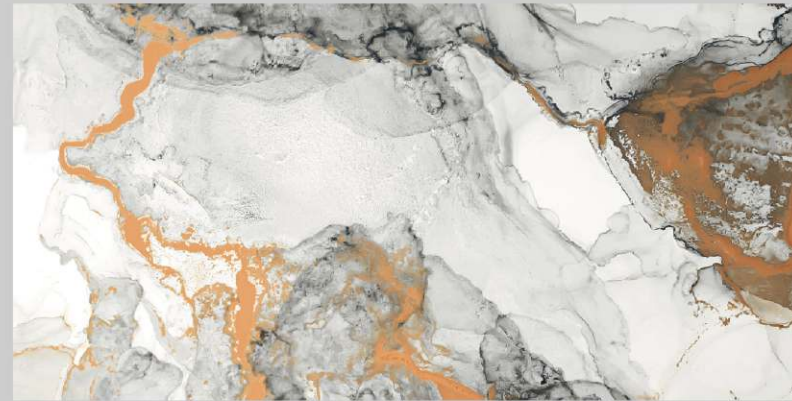

LIVOLLA®
GRANITO