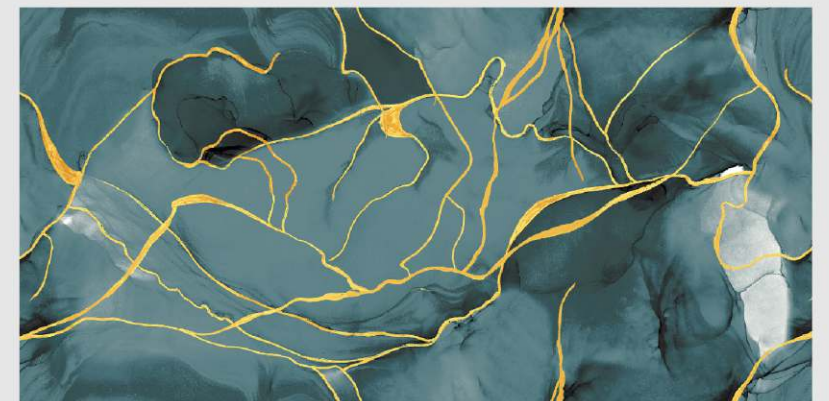

# GAMBER TEAL

LIVOLLA®  
GRANITO

DIMENSION :  
**600X1200MM**  
**60X120CM**

SURFACE :  
**HIGH GLOSSY**  
**SURFACE**

AVAILABLE RANDOMS :  
**4**

 [BACK TO INDEX](#)