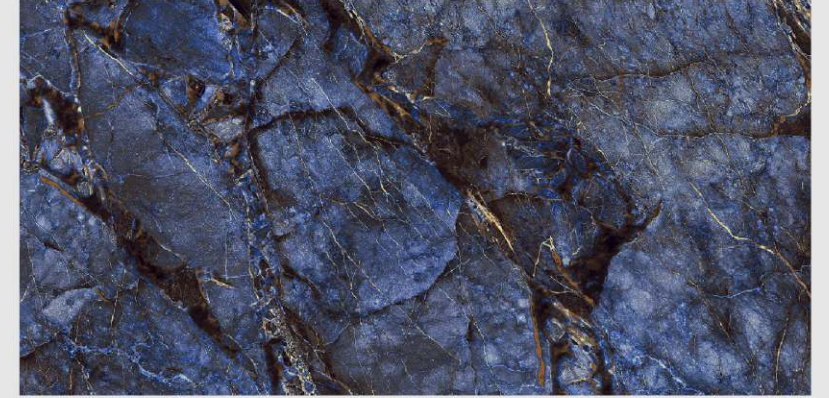

LIVOLLA®
GRANITO