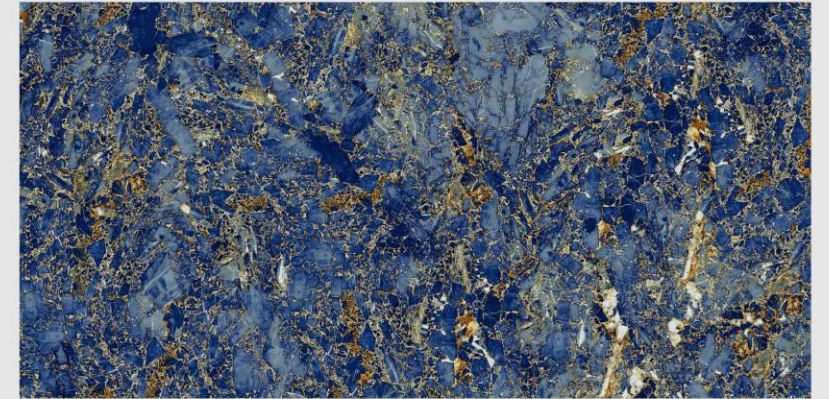

LIVOLLA®
GRANITO