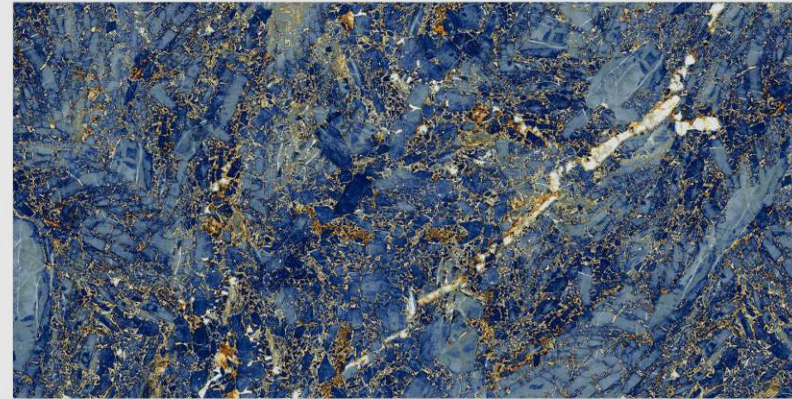

LIVOLLA®
GRANITO