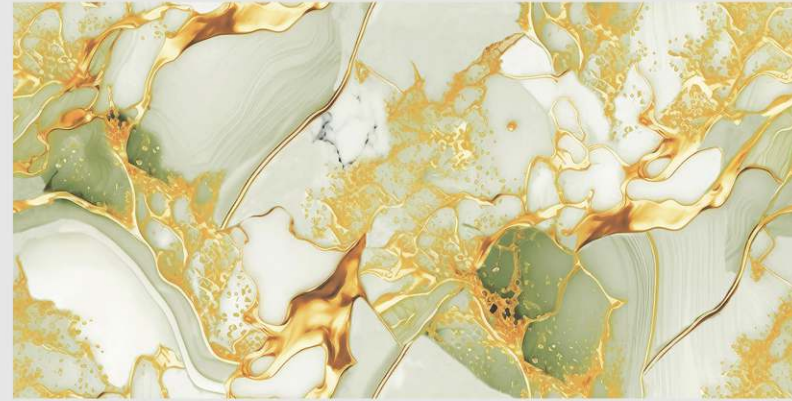

# AUSTIN GREEN

**LIVOLLA**<sup>®</sup>  
GRANITO

**DIMENSION :**  
**600X1200MM**  
**60X120CM**

**SURFACE :**  
**HIGHGLOSSY**  
**ENDLESS SURFACE**

**AVAILABLE RANDOMS :**  
**1**

 [BACK TO INDEX](#)