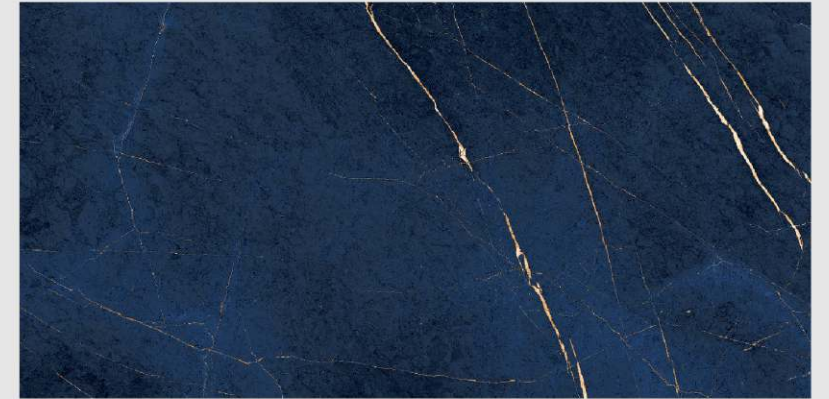

LIVOLLA®
GRANITO