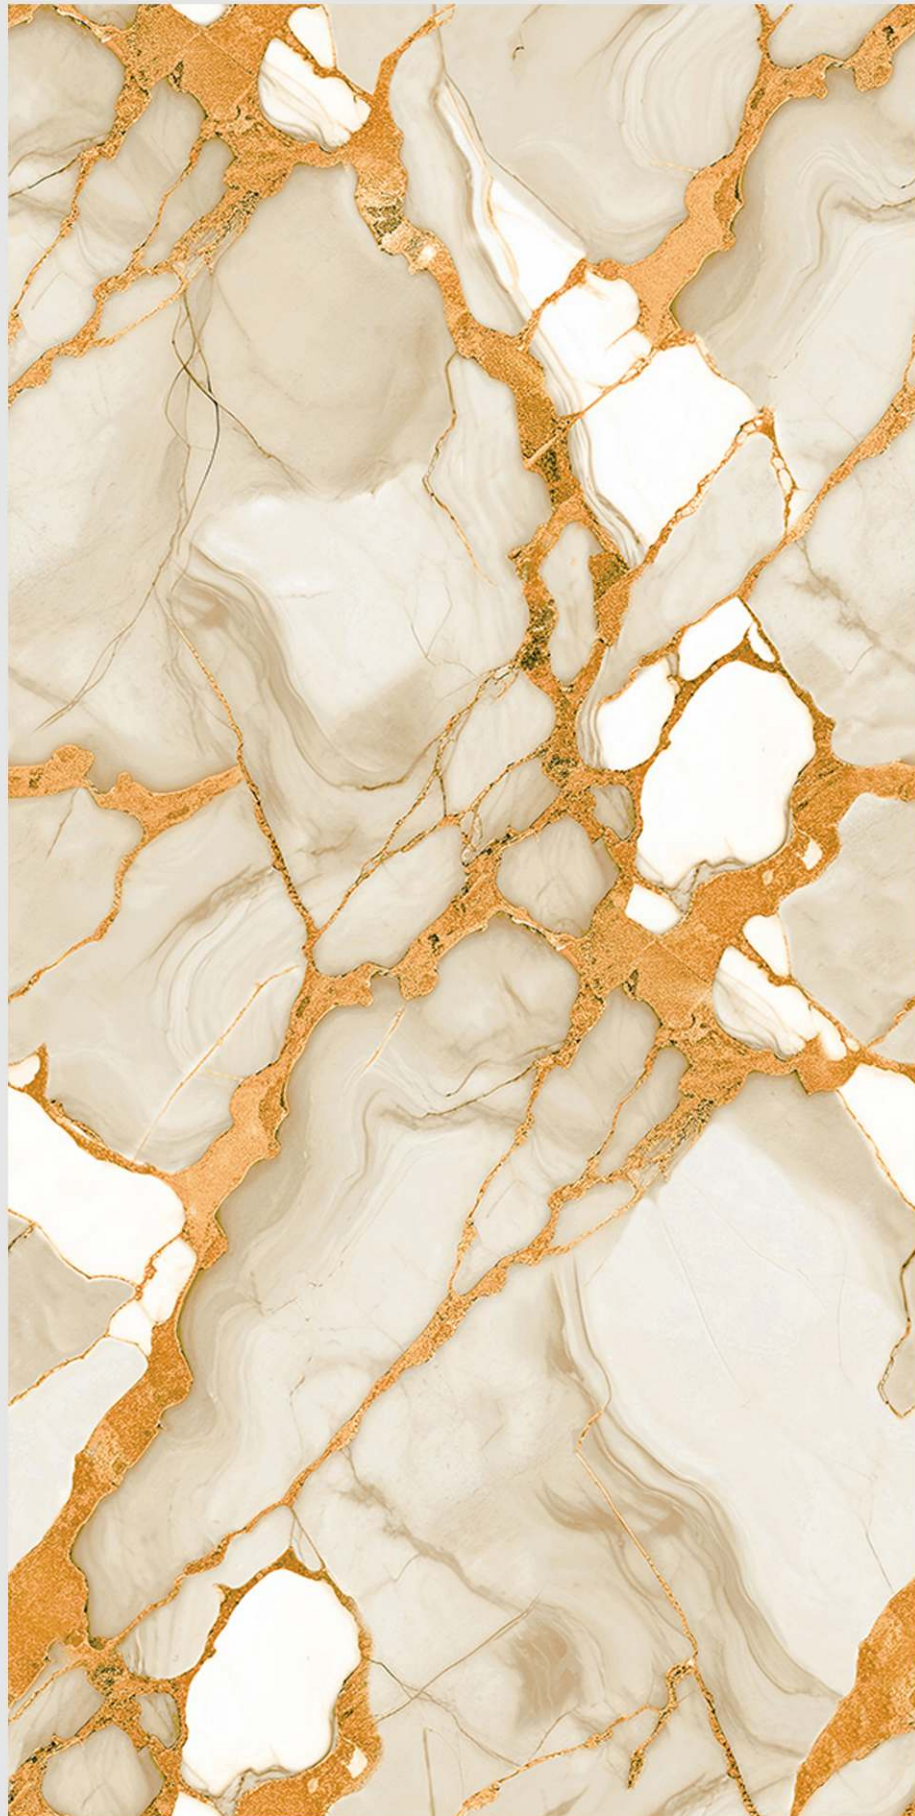

ALICE BROWN