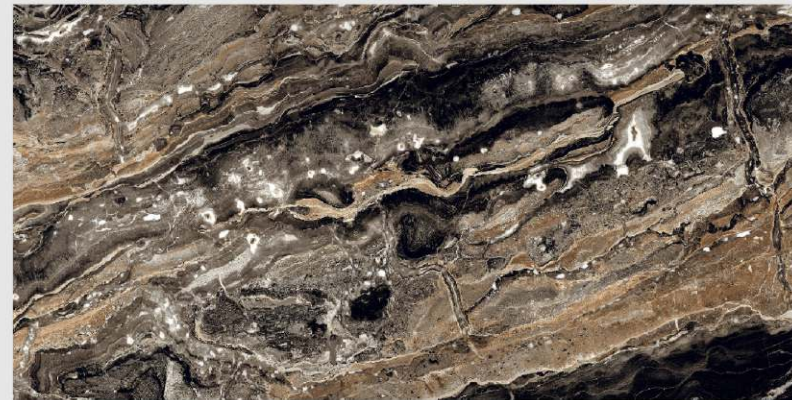

# CARCUS BLACK

LIVOLLA®  
GRANITO

DIMENSION :  
**600X1200MM**  
**60X120CM**

SURFACE :  
**HIGH GLOSSY**  
**SURFACE**

AVAILABLE RANDOMS :  
**3**

 [BACK TO INDEX](#)