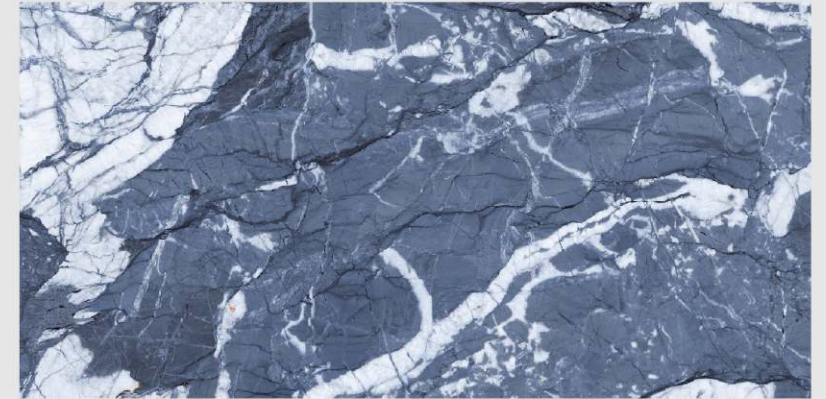

LIVOLLA®
GRANITO