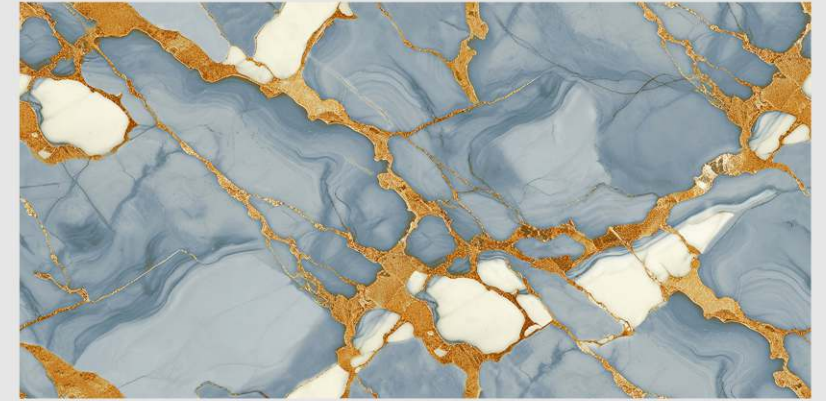

# ALICE BLUE

LIVOLLA®  
GRANITO

DIMENSION :  
**600X1200MM**  
**60X120CM**

SURFACE :  
**HIGHGLOSSY**  
**ENDLESS SURFACE**

AVAILABLE RANDOMS :  
**1**

 [BACK TO INDEX](#)