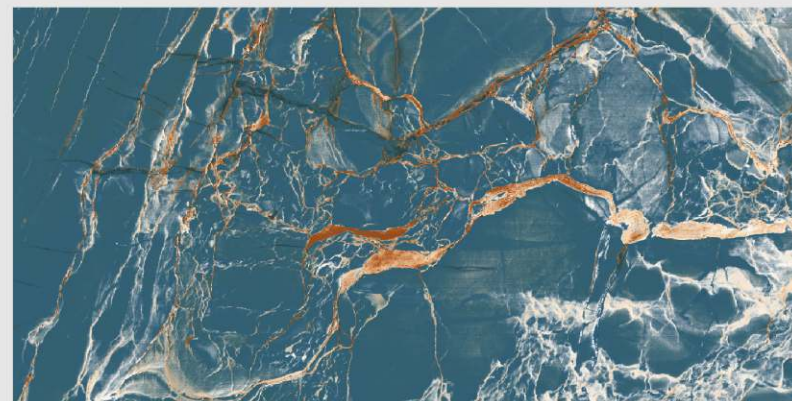

# TORENTO AQUA

LIVOLLA®  
GRANITO

DIMENSION :  
**600X1200MM**  
**60X120CM**

SURFACE :  
**HIGH GLOSSY**  
**SURFACE**

AVAILABLE RANDOMS :  
**3**

 [BACK TO INDEX](#)