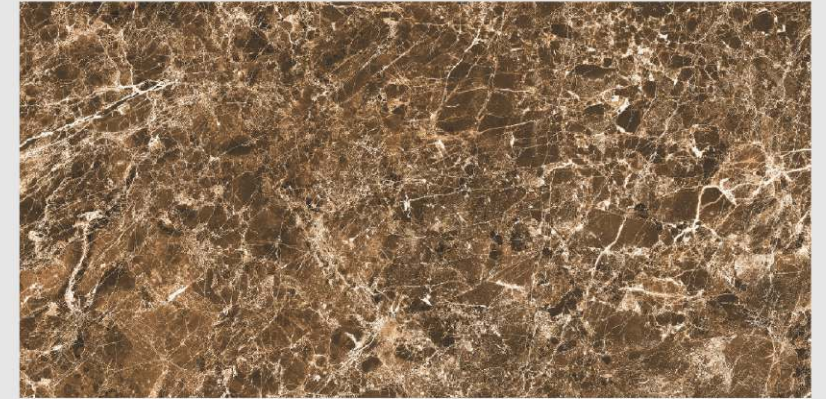

LIVOLLA®
GRANITO