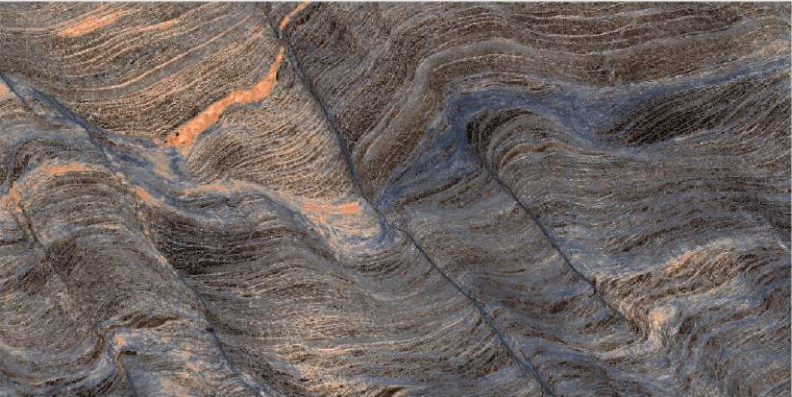

# CORVIN NATURAL

LIVOLLA®  
GRANITO

**DIMENSION :**  
**600X1200MM**  
**60X120CM**

**SURFACE :**  
**HIGH GLOSSY**  
**SURFACE**

**AVAILABLE RANDOMS :**  
**4**

 [BACK TO INDEX](#)