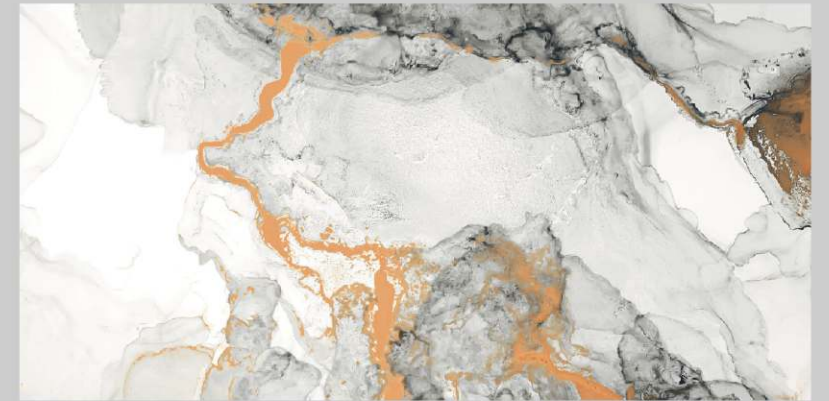

LIVOLLA®
GRANITO