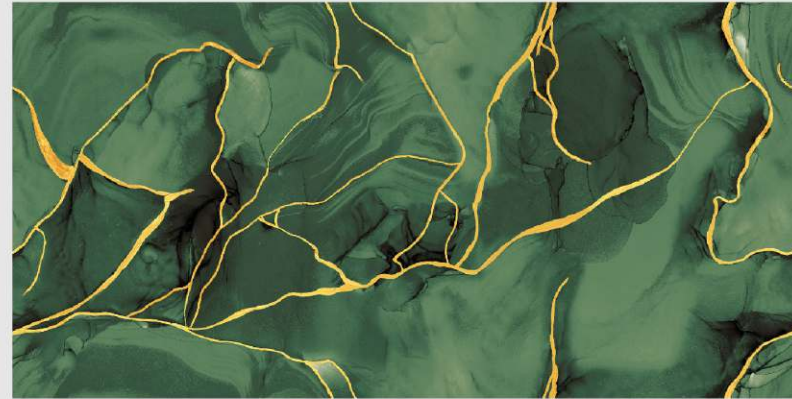

LIVOLLA®
GRANITO