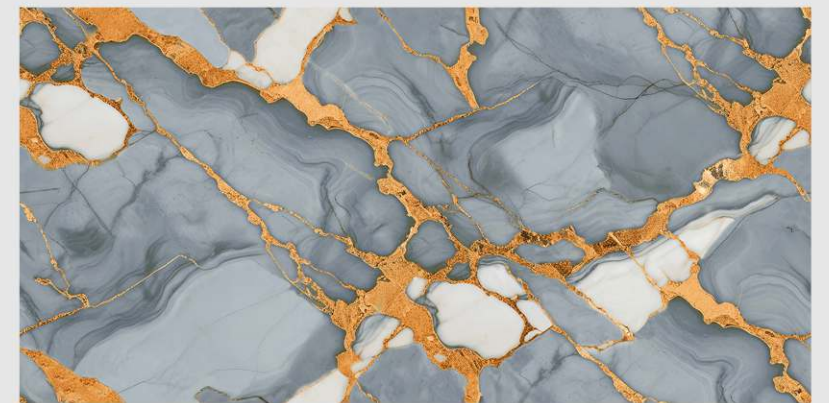

LIVOLLA®
GRANITO