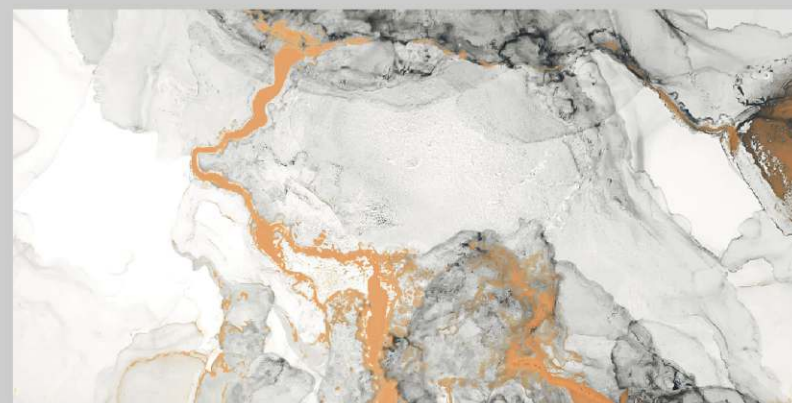

LIVOLLA®
GRANITO