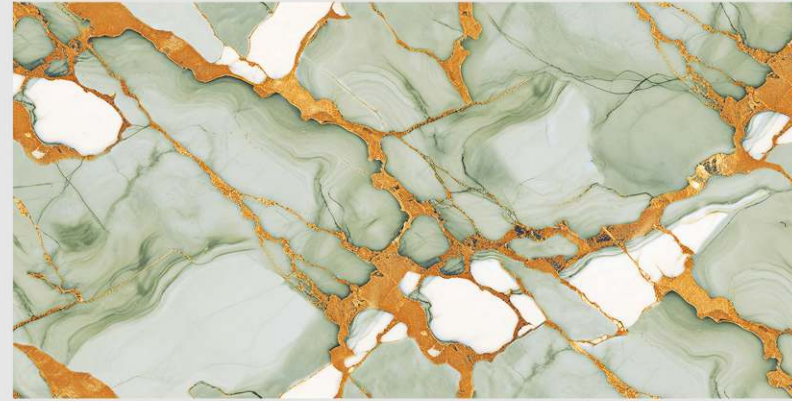

LIVOLLA®
GRANITO