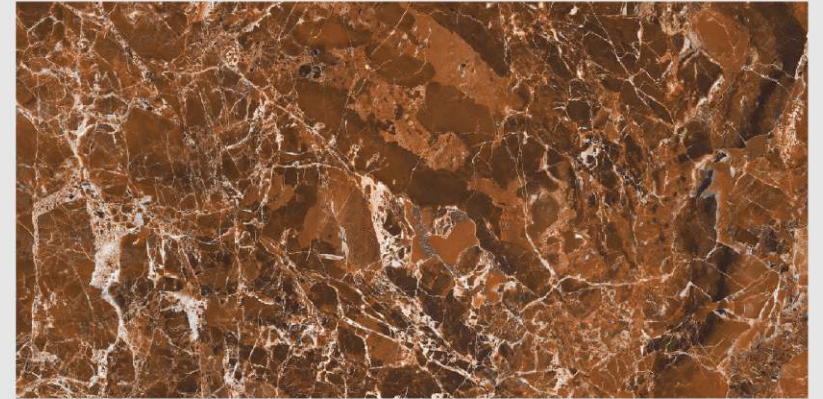

# LEZARIO BROWN

LIVOLLA®  
GRANITO

DIMENSION :  
**600X1200MM**  
**60X120CM**

SURFACE :  
**HIGH GLOSSY**  
**SURFACE**

AVAILABLE RANDOMS :  
**3**

 [BACK TO INDEX](#)