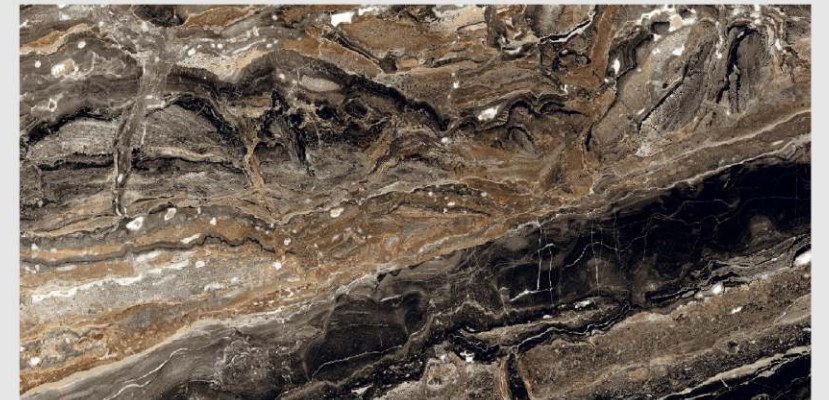

# CARCUS BLACK

LIVOLLA®  
GRANITO

DIMENSION :  
**600X1200MM**  
**60X120CM**

SURFACE :  
**HIGH GLOSSY**  
**SURFACE**

AVAILABLE RANDOMS :  
**3**

 [BACK TO INDEX](#)