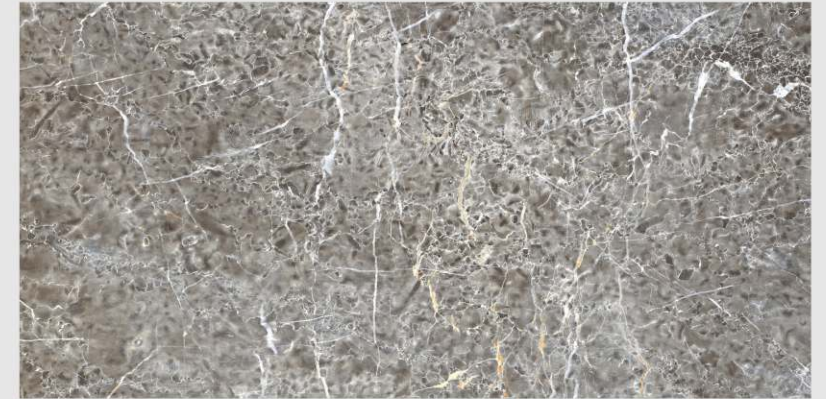

LIVOLLA®
GRANITO