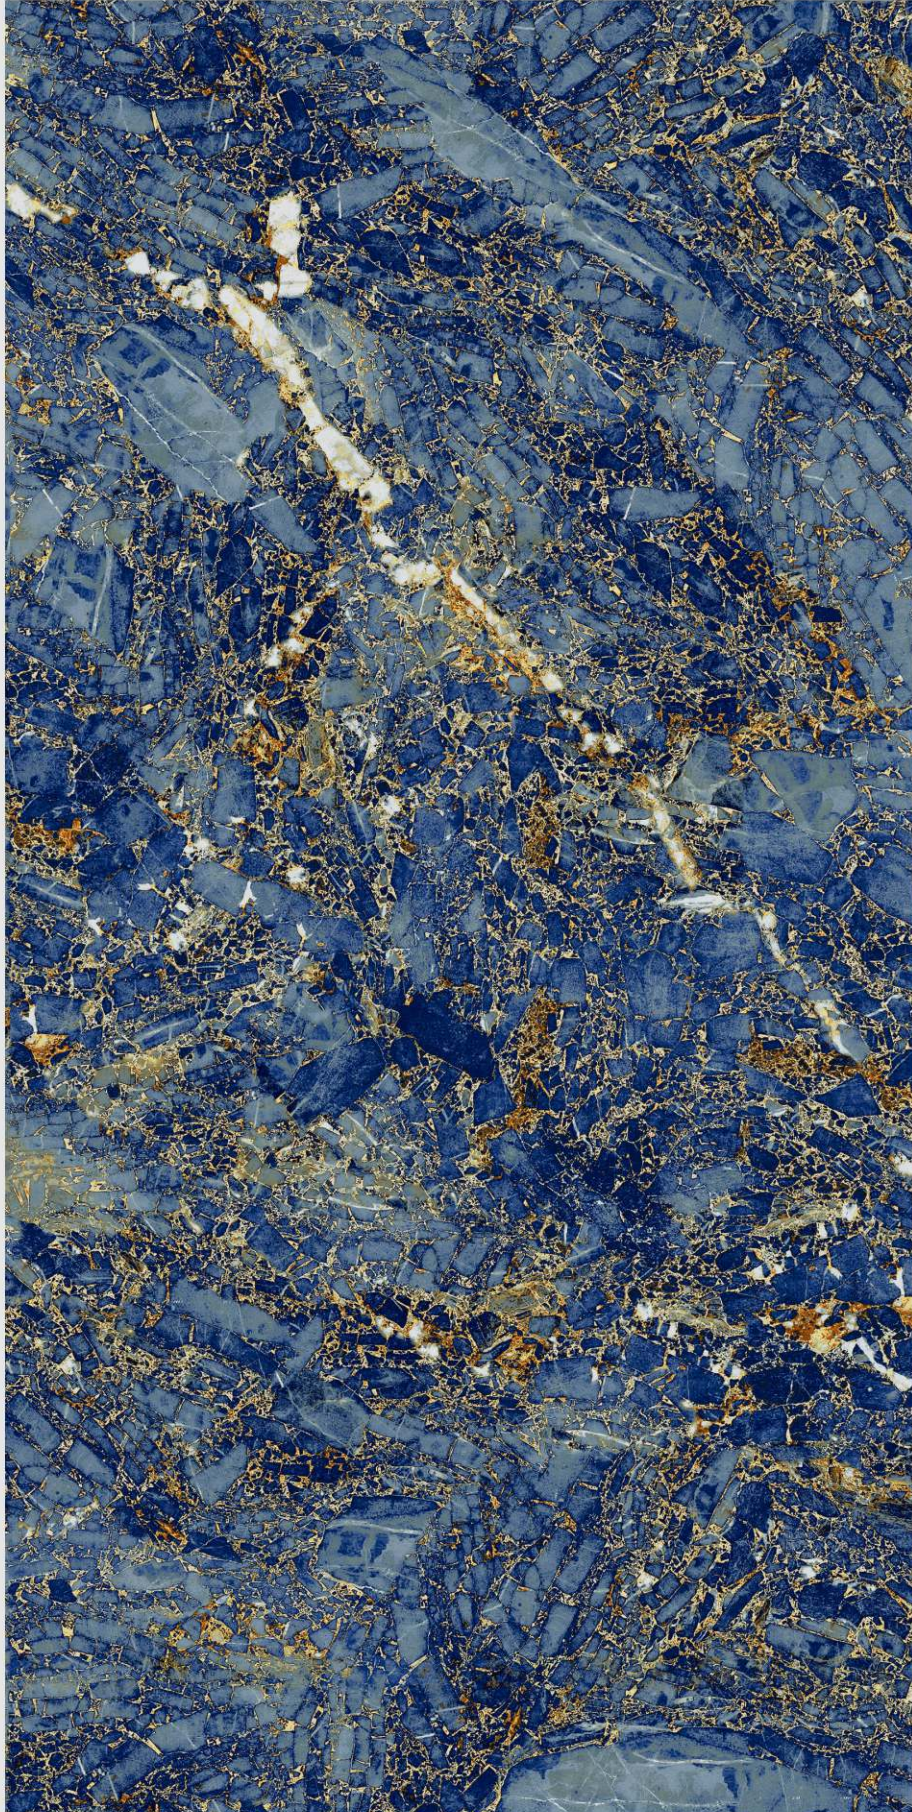

PALBO BLUE

LIVOLLA®
GRANITO

DIMENSION :
600X1200MM
60X120CM

SURFACE :
HIGHGLOSSY
SURFACE

AVAILABLE RANDOMS :
4

[BACK TO INDEX](#)

TECHNICAL CHARACTERISTICS

1 Easy To Clean

2 Hygienic / Antibacterial Surface

3 Water Resistant

4 Impact Resistant

5 Frost Resistant

6 Scratch Resistant

7 Chemical & Stain Resistant

8 Fire Resistant