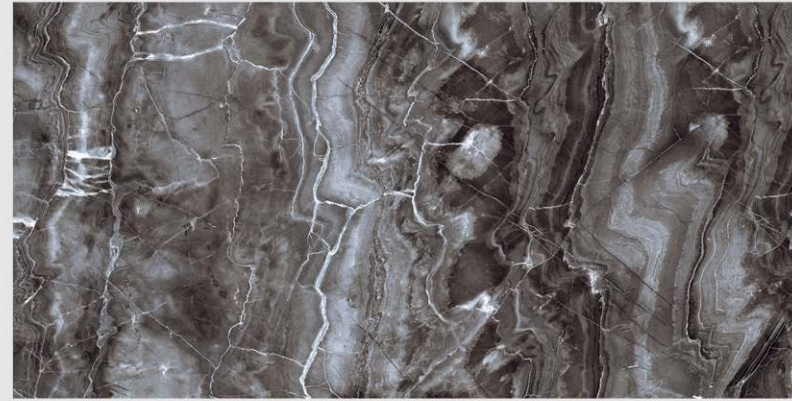

# CAPE SMITH

LIVOLLA®  
GRANITO

DIMENSION :  
**600X1200MM**  
**60X120CM**

SURFACE :  
**HIGHGLOSSY**  
**SURFACE**

AVAILABLE RANDOMS :  
**4**

 [BACK TO INDEX](#)