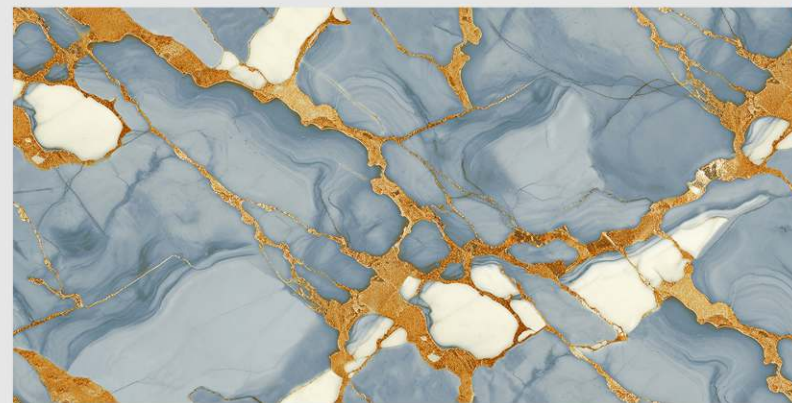

# ALICE BLUE

LIVOLLA®  
GRANITO

DIMENSION :  
**600X1200MM**  
**60X120CM**

SURFACE :  
**HIGHGLOSSY**  
**ENDLESS SURFACE**

AVAILABLE RANDOMS :  
**1**

 [BACK TO INDEX](#)