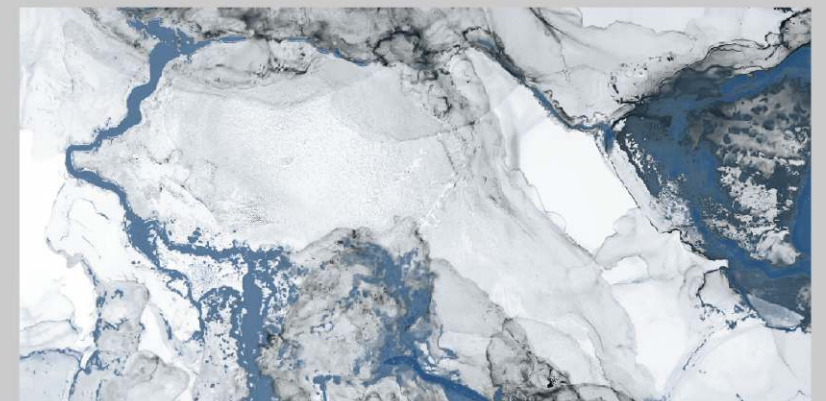

8 Fire Resistant

L VM 10006 B1

LIVOLLA®  
GRANITO

DIMENSION :  
**600X1200MM**  
**60X120CM**

SURFACE :  
**HIGH GLOSSY**  
**SURFACE**

AVAILABLE RANDOMS :  
**3**

 [BACK TO INDEX](#)