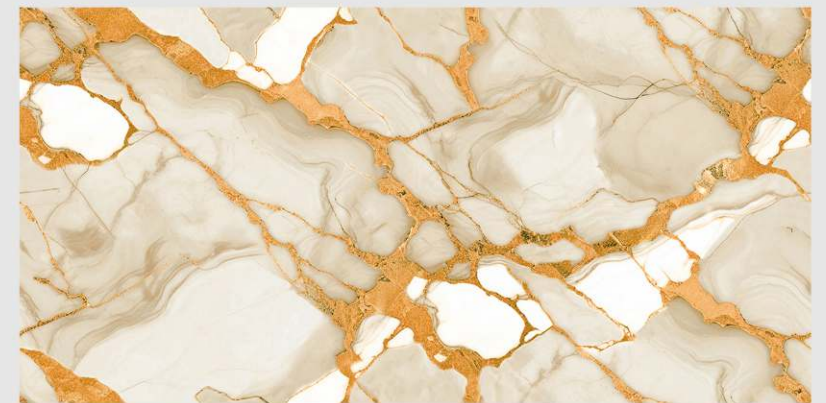

# ALICE BROWN

**LIVOLLA**<sup>®</sup>  
GRANITO

**DIMENSION :**  
**600X1200MM**  
**60X120CM**

**SURFACE :**  
**HIGHGLOSSY**  
**ENDLESS SURFACE**

**AVAILABLE RANDOMS :**  
**1**

 [BACK TO INDEX](#)