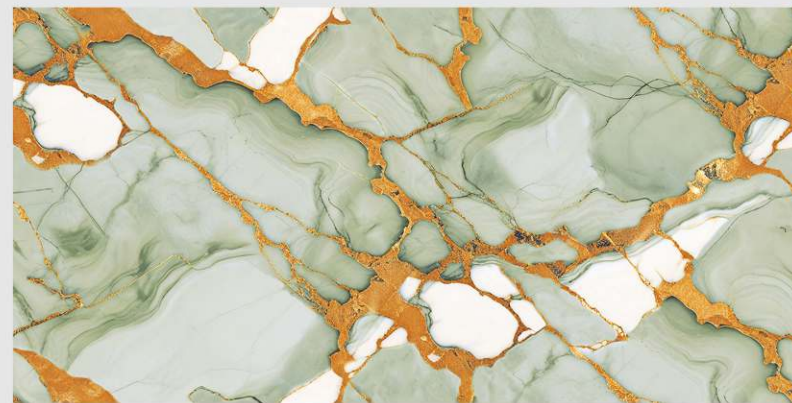

LIVOLLA®
GRANITO