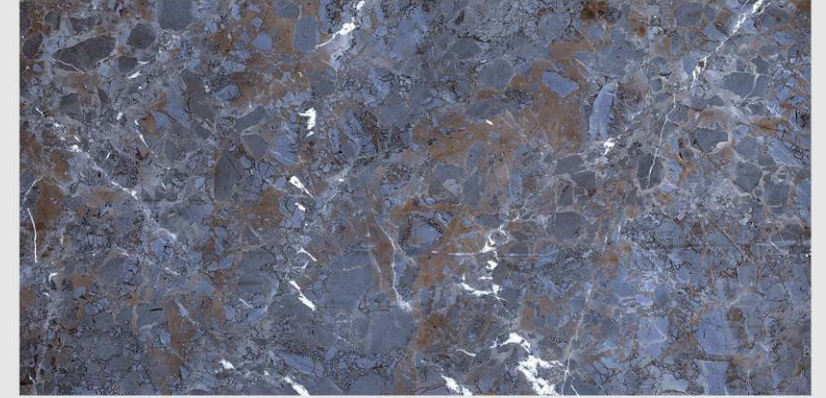

LIVOLLA®
GRANITO