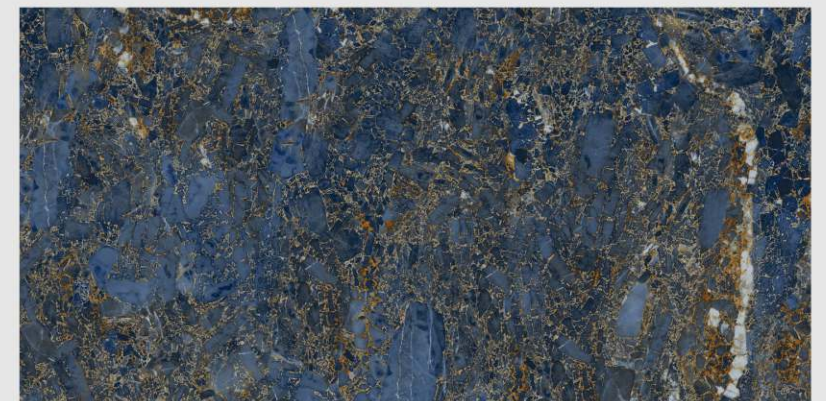

LIVOLLA®
GRANITO