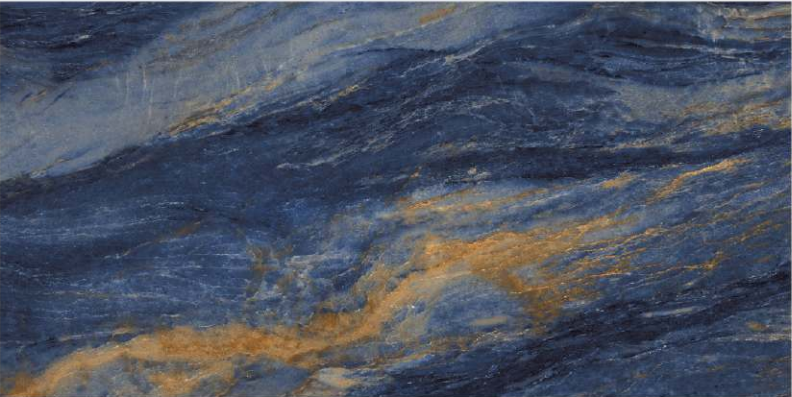

LIVOLLA®
GRANITO