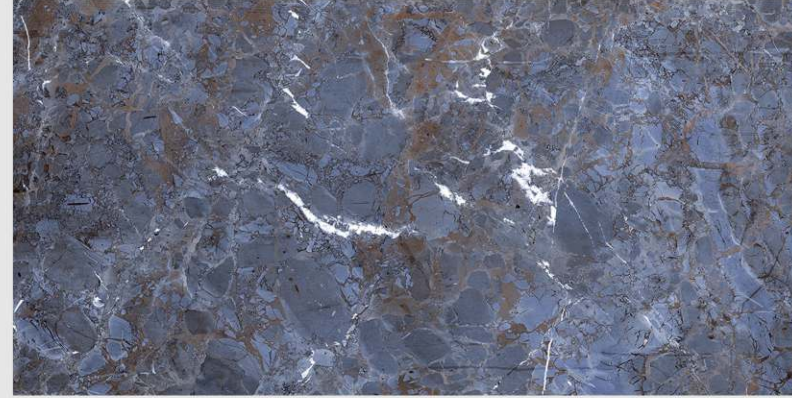

LIVOLLA®
GRANITO