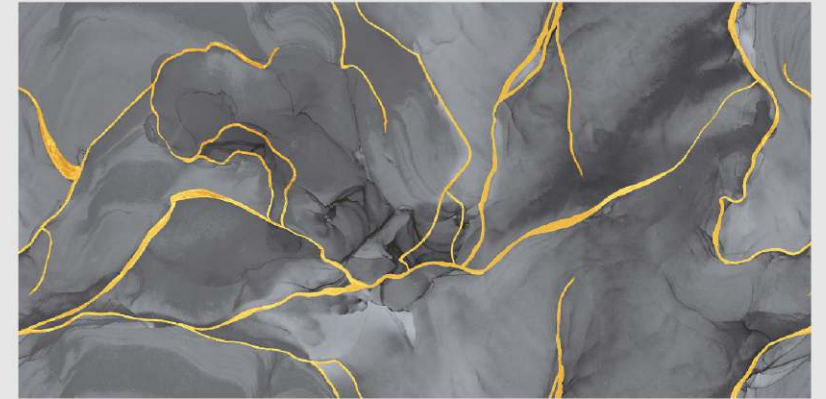

LIVOLLA®
GRANITO