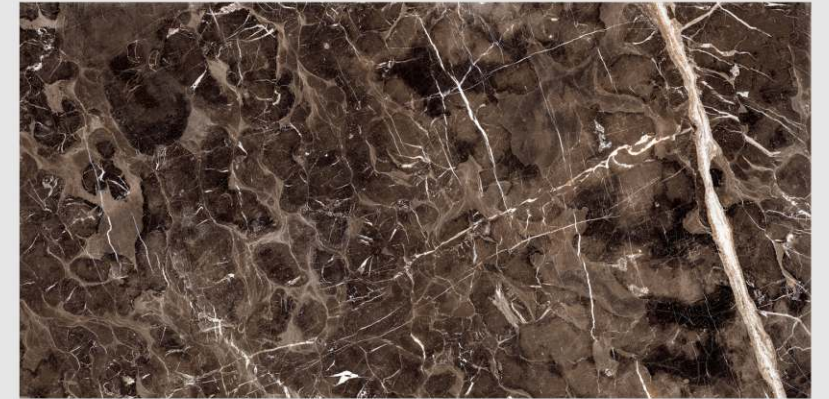

# STONY BROWN

LIVOLLA®  
GRANITO

DIMENSION :  
**600X1200MM**  
**60X120CM**

SURFACE :  
**HIGHGLOSSY**  
**SURFACE**

AVAILABLE RANDOMS :  
**4**

 [BACK TO INDEX](#)