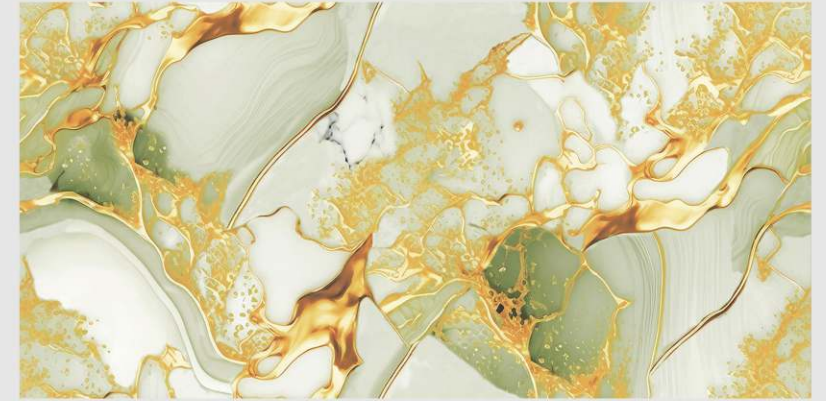

# AUSTIN GREEN

**LIVOLLA**<sup>®</sup>  
GRANITO

**DIMENSION :**  
**600X1200MM**  
**60X120CM**

**SURFACE :**  
**HIGHGLOSSY**  
**ENDLESS SURFACE**

**AVAILABLE RANDOMS :**  
**1**

 [BACK TO INDEX](#)