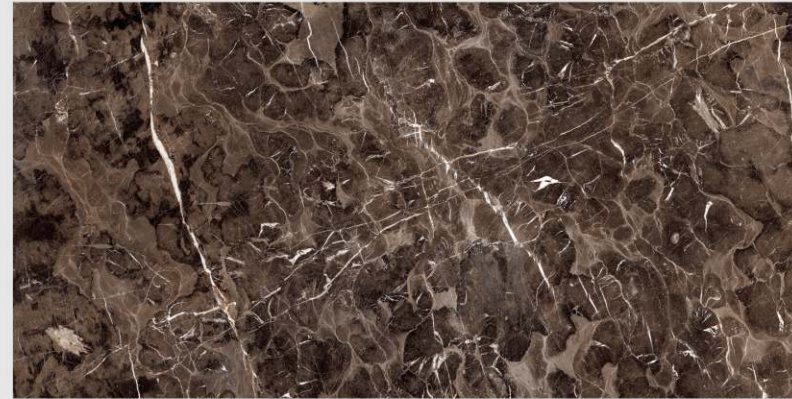

# STONY BROWN

LIVOLLA®  
GRANITO

DIMENSION :  
**600X1200MM**  
**60X120CM**

SURFACE :  
**HIGHGLOSSY**  
**SURFACE**

AVAILABLE RANDOMS :  
**4**

 [BACK TO INDEX](#)