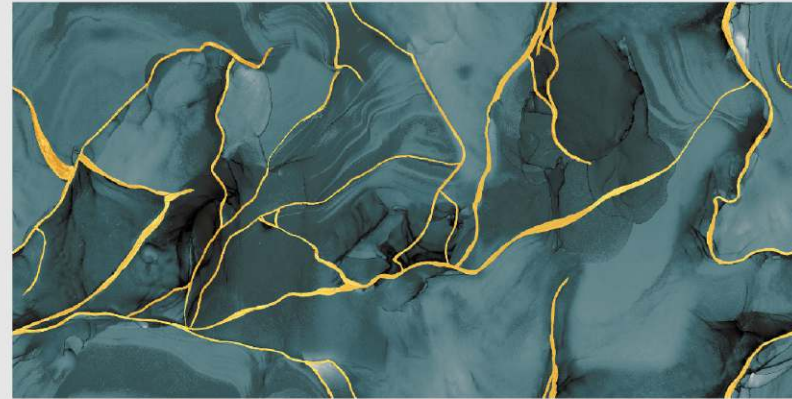

# GAMBER TEAL

LIVOLLA®  
GRANITO

DIMENSION :  
**600X1200MM**  
**60X120CM**

SURFACE :  
**HIGH GLOSSY**  
**SURFACE**

AVAILABLE RANDOMS :  
**4**

 [BACK TO INDEX](#)