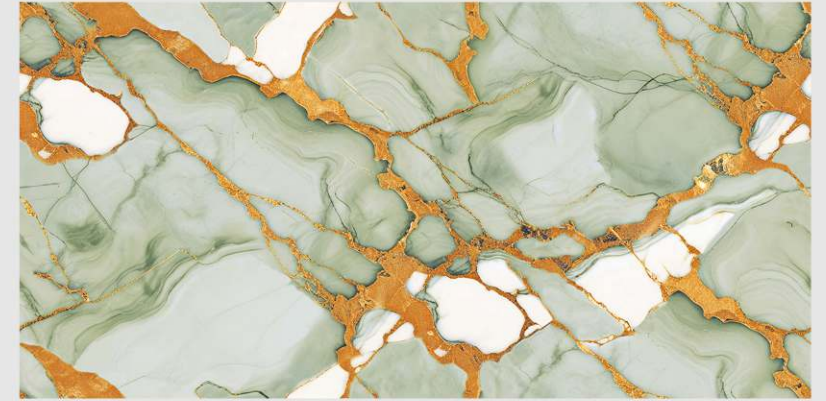

LIVOLLA®
GRANITO