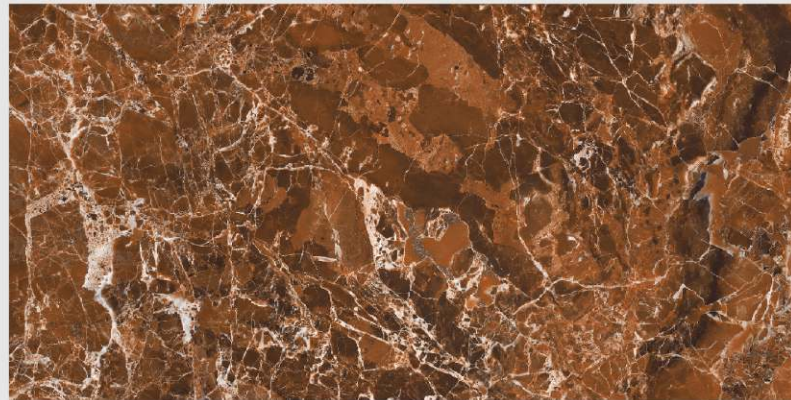

# LEZARIO BROWN

LIVOLLA®  
GRANITO

DIMENSION :  
**600X1200MM**  
**60X120CM**

SURFACE :  
**HIGH GLOSSY**  
**SURFACE**

AVAILABLE RANDOMS :  
**3**

 [BACK TO INDEX](#)