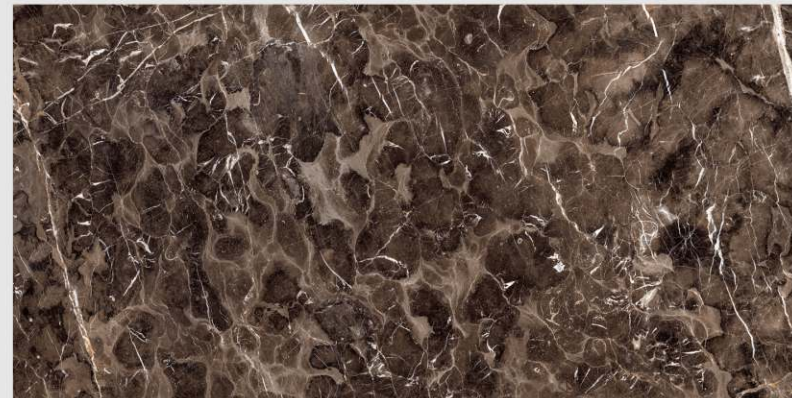

# STONY BROWN

LIVOLLA®  
GRANITO

DIMENSION :  
**600X1200MM**  
**60X120CM**

SURFACE :  
**HIGHGLOSSY**  
**SURFACE**

AVAILABLE RANDOMS :  
**4**

 [BACK TO INDEX](#)