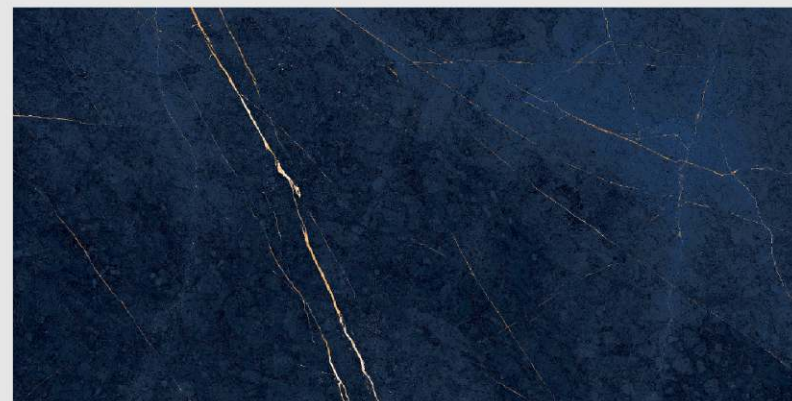

LIVOLLA®
GRANITO