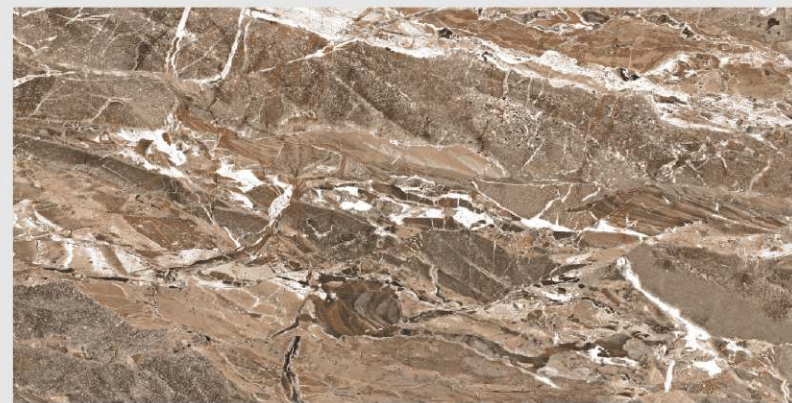

# MASQUT BROWN

LIVOLLA®  
GRANITO

DIMENSION :  
**600X1200MM**  
**60X120CM**

SURFACE :  
**HIGH GLOSSY**  
**SURFACE**

AVAILABLE RANDOMS :  
**3**

 [BACK TO INDEX](#)