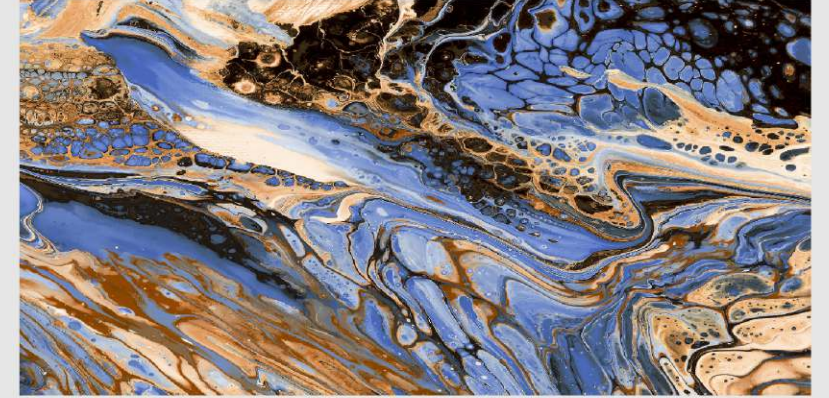

LIVOLLA®
GRANITO