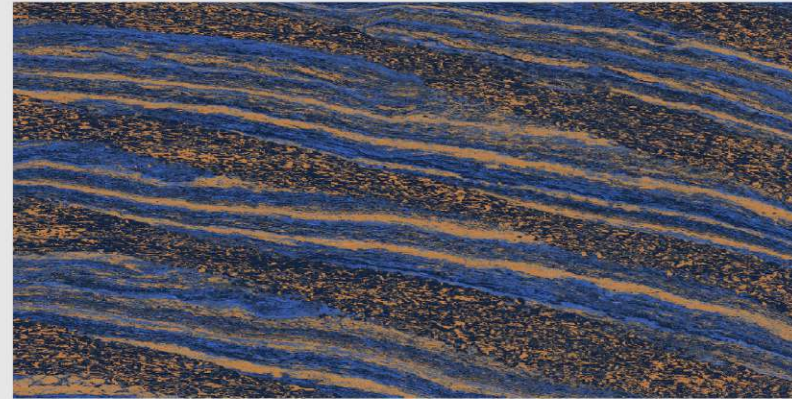

LIVOLLA®
GRANITO