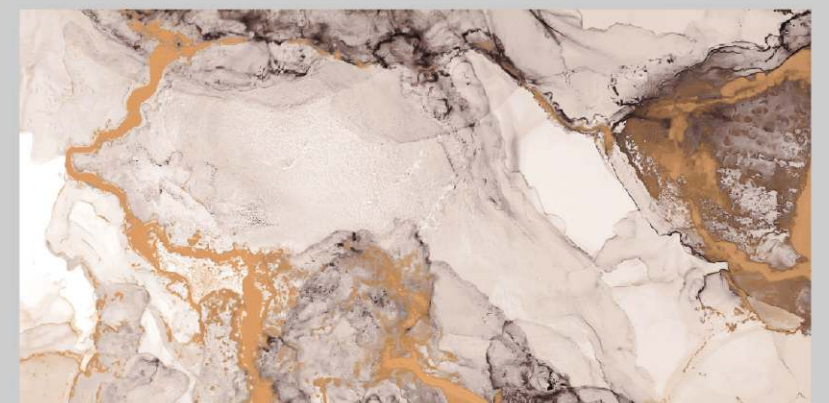

8 Fire Resistant

L VM 10006 B2

LIVOLLA®  
GRANITO

DIMENSION :  
**600X1200MM**  
**60X120CM**

SURFACE :  
**HIGH GLOSSY**  
**SURFACE**

AVAILABLE RANDOMS :  
**3**

 [BACK TO INDEX](#)