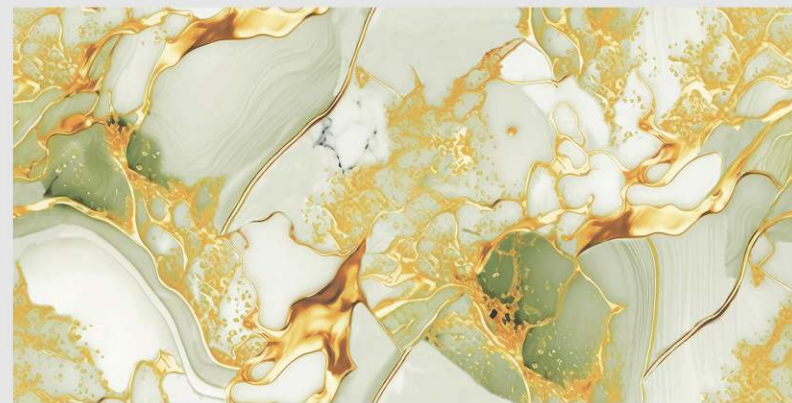

# AUSTIN GREEN

**LIVOLLA**<sup>®</sup>  
GRANITO

**DIMENSION :**  
**600X1200MM**  
**60X120CM**

**SURFACE :**  
**HIGHGLOSSY**  
**ENDLESS SURFACE**

**AVAILABLE RANDOMS :**  
**1**

 [BACK TO INDEX](#)