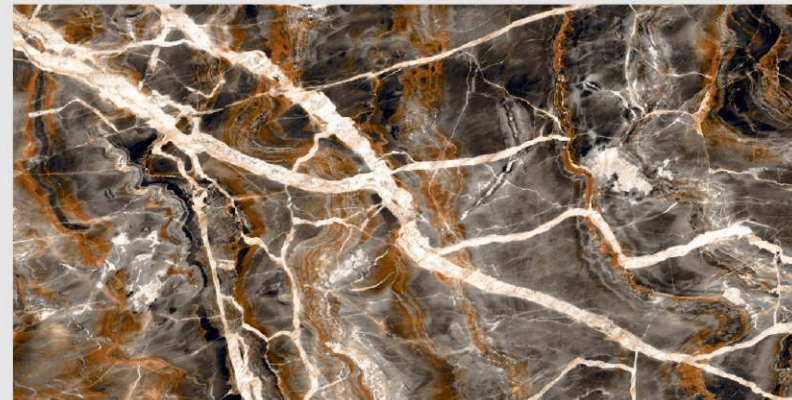

LIVOLLA®
GRANITO