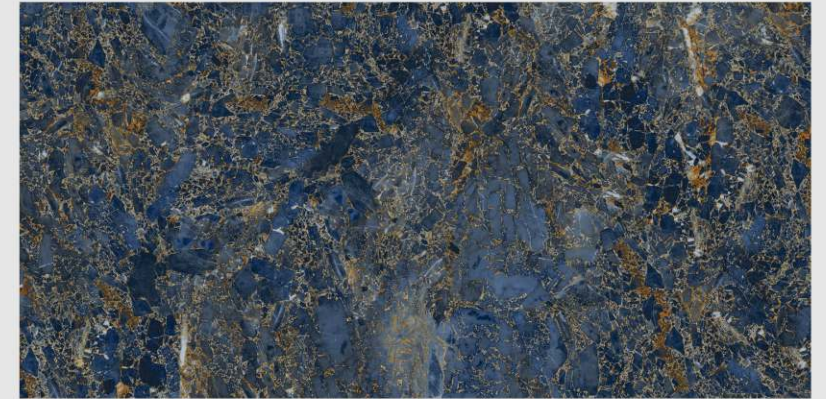

LIVOLLA®
GRANITO