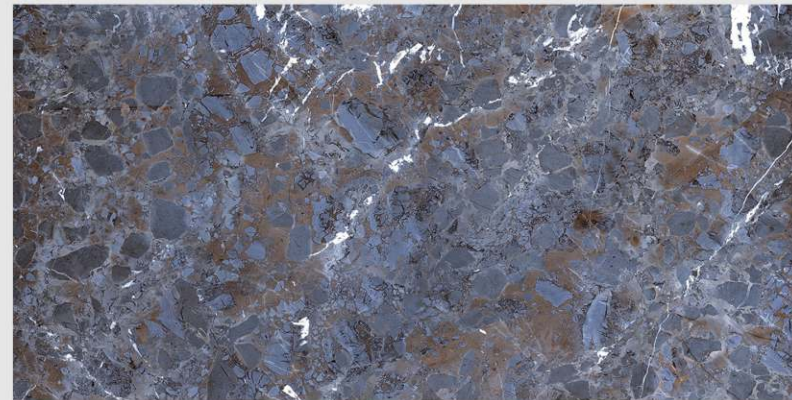

LIVOLLA®
GRANITO