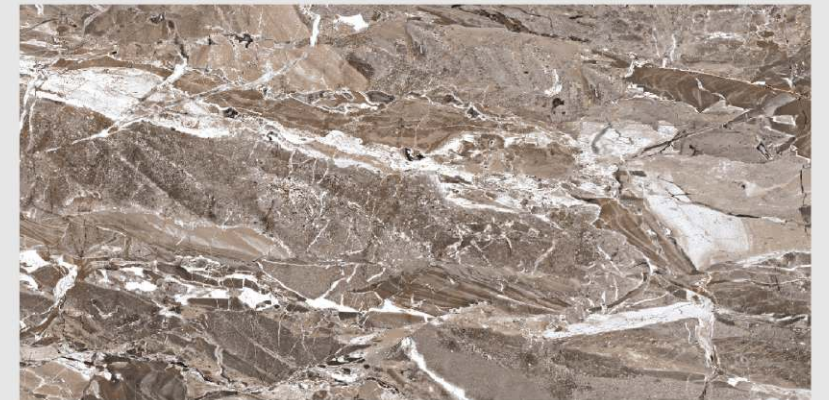

LIVOLLA®
GRANITO