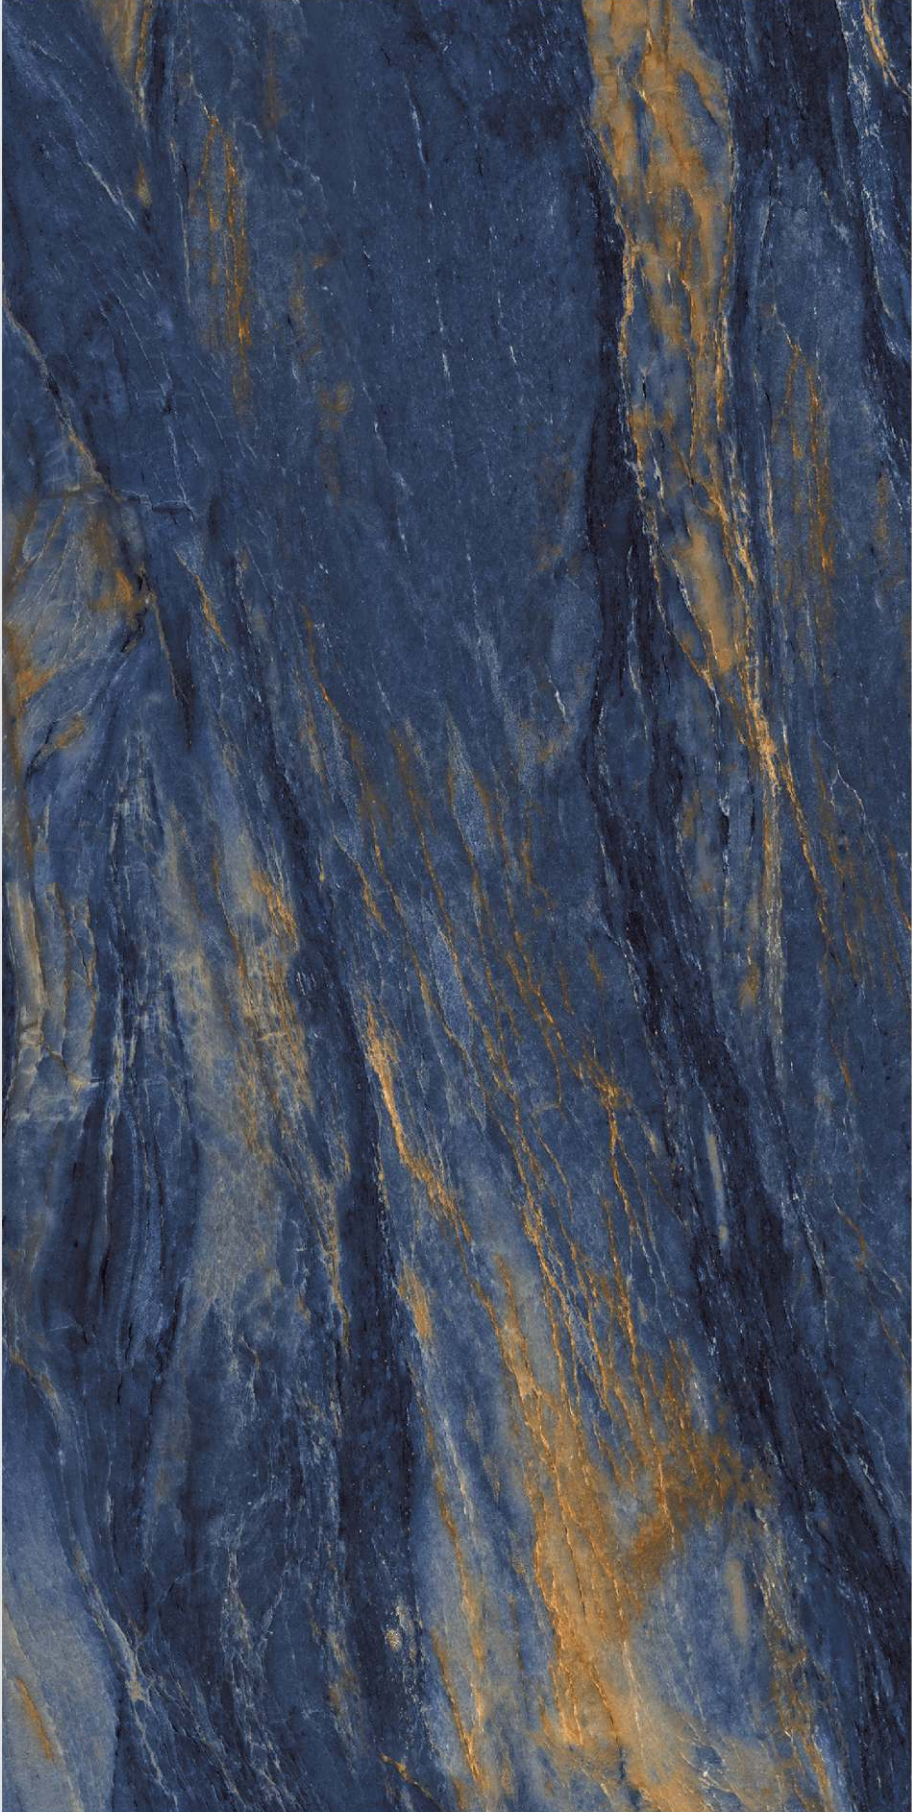

CORAS BLUE

LIVOLLA®
GRANITO

DIMENSION :
600X1200MM
60X120CM

SURFACE :
HIGH GLOSSY
SURFACE

AVAILABLE RANDOMS :
5

[BACK TO INDEX](#)

TECHNICAL CHARACTERISTICS

- 1 Easy To Clean
- 2 Hygienic / Antibacterial Surface
- 3 Water Resistant
- 4 Impact Resistant

- 5 Frost Resistant
- 6 Scratch Resistant
- 7 Chemical & Stain Resistant
- 8 Fire Resistant