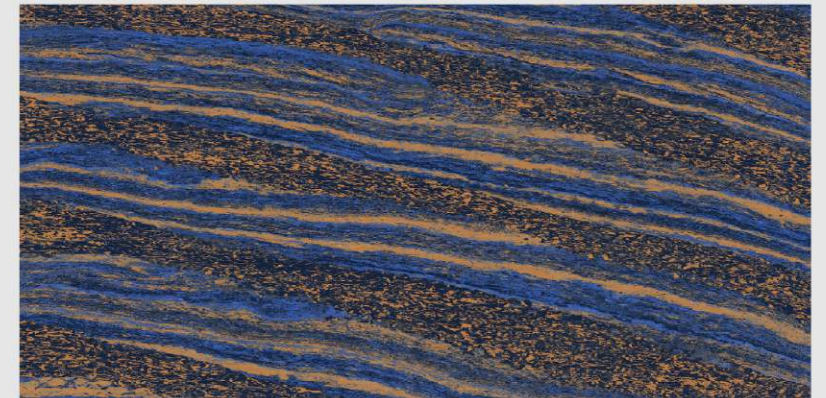

LIVOLLA®
GRANITO