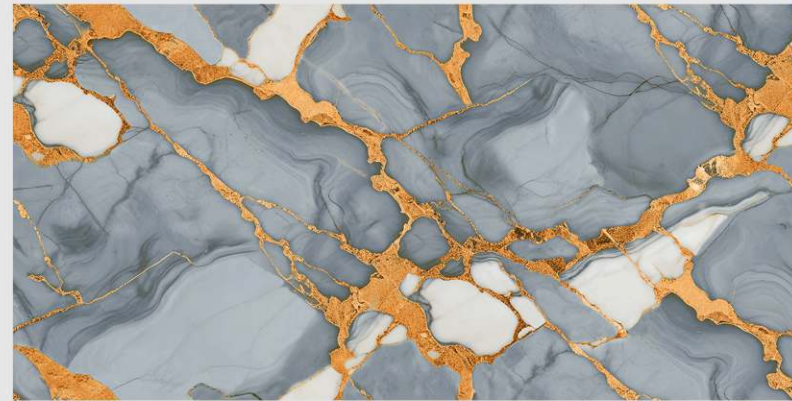

LIVOLLA®
GRANITO