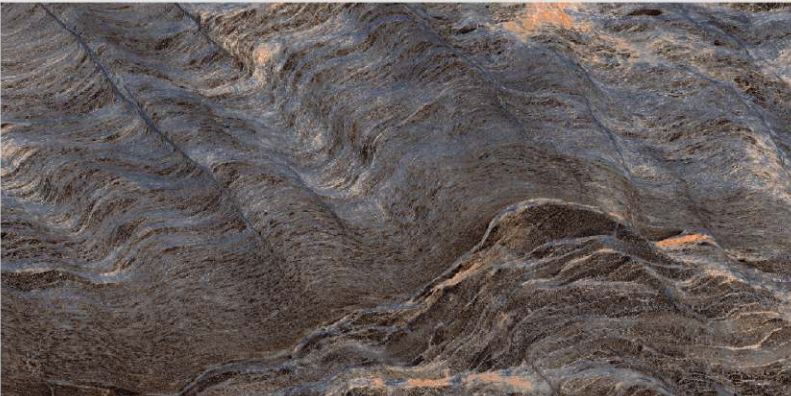

# CORVIN NATURAL

LIVOLLA®  
GRANITO

**DIMENSION :**  
**600X1200MM**  
**60X120CM**

**SURFACE :**  
**HIGH GLOSSY**  
**SURFACE**

**AVAILABLE RANDOMS :**  
**4**

 [BACK TO INDEX](#)