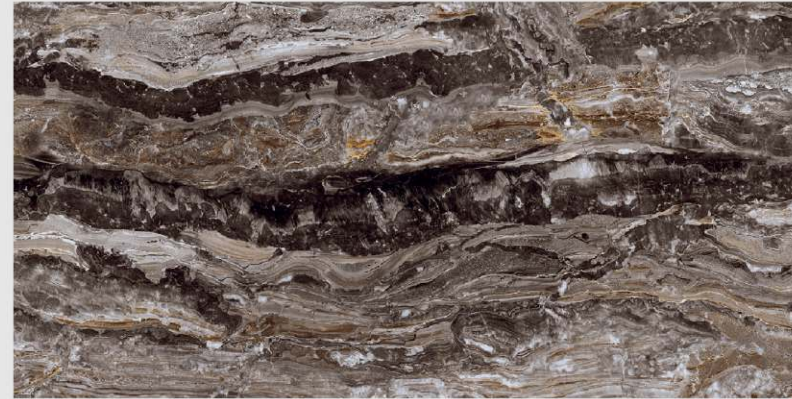

# GRAFITO NERO

LIVOLLA®  
GRANITO

DIMENSION :  
**600X1200MM**  
**60X120CM**

SURFACE :  
**HIGH GLOSSY**  
**SURFACE**

AVAILABLE RANDOMS :  
**3**

 [BACK TO INDEX](#)