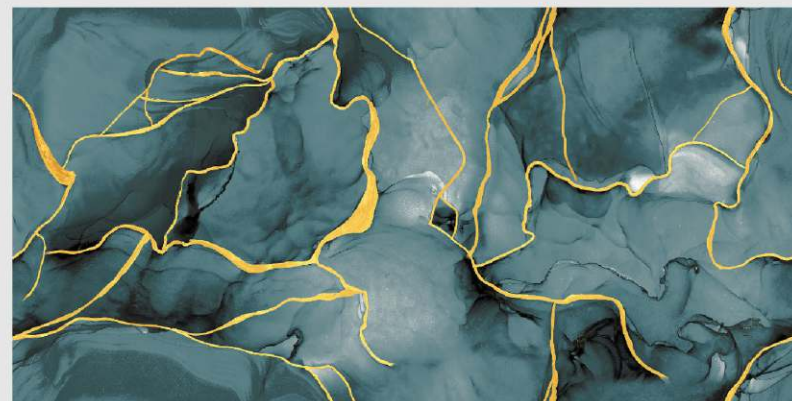

# GAMBER TEAL

LIVOLLA®  
GRANITO

DIMENSION :  
**600X1200MM**  
**60X120CM**

SURFACE :  
**HIGH GLOSSY**  
**SURFACE**

AVAILABLE RANDOMS :  
**4**

 [BACK TO INDEX](#)