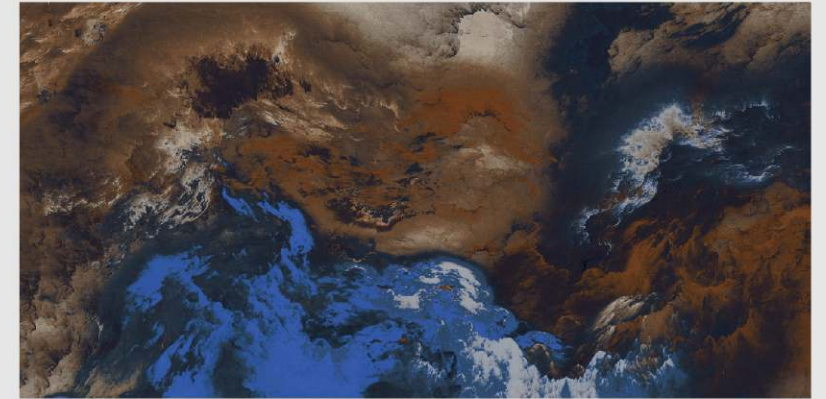

# FLAMY BROWN

LIVOLLA®  
GRANITO

DIMENSION :  
**600X1200MM**  
**60X120CM**

SURFACE :  
**HIGH GLOSSY**  
**SURFACE**

AVAILABLE RANDOMS :  
**1**

 [BACK TO INDEX](#)