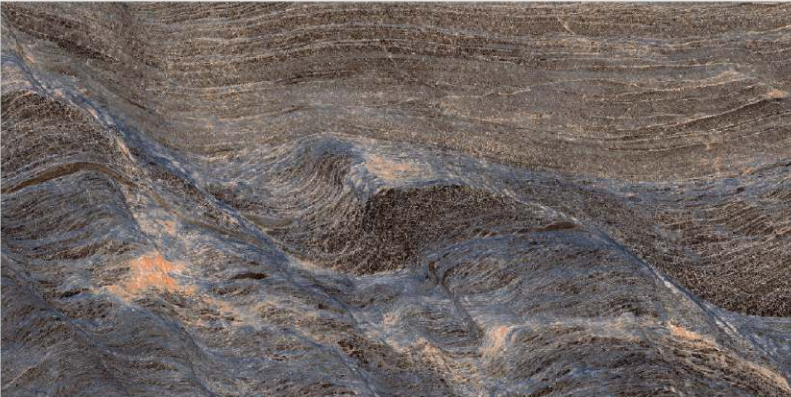

# CORVIN NATURAL

LIVOLLA®  
GRANITO

**DIMENSION :**  
**600X1200MM**  
**60X120CM**

**SURFACE :**  
**HIGH GLOSSY**  
**SURFACE**

**AVAILABLE RANDOMS :**  
**4**

 [BACK TO INDEX](#)