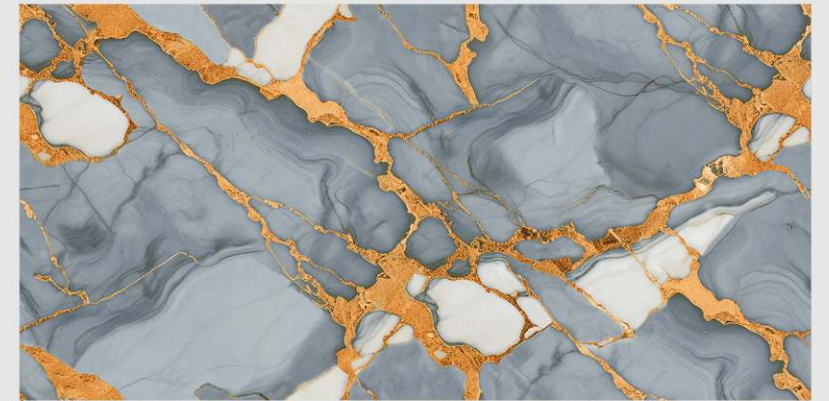

LIVOLLA®
GRANITO