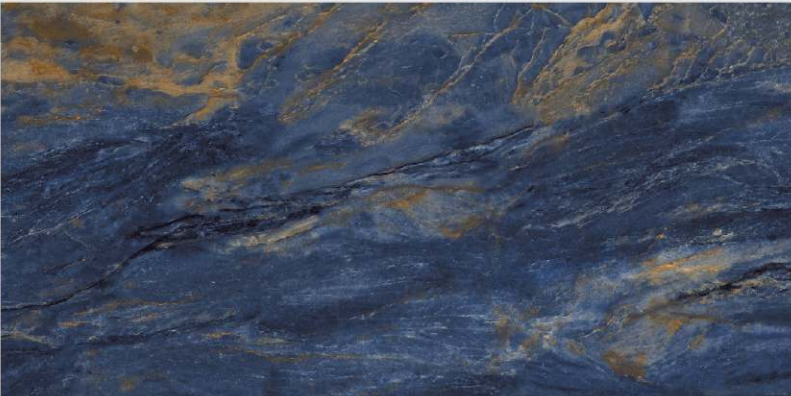

LIVOLLA®
GRANITO