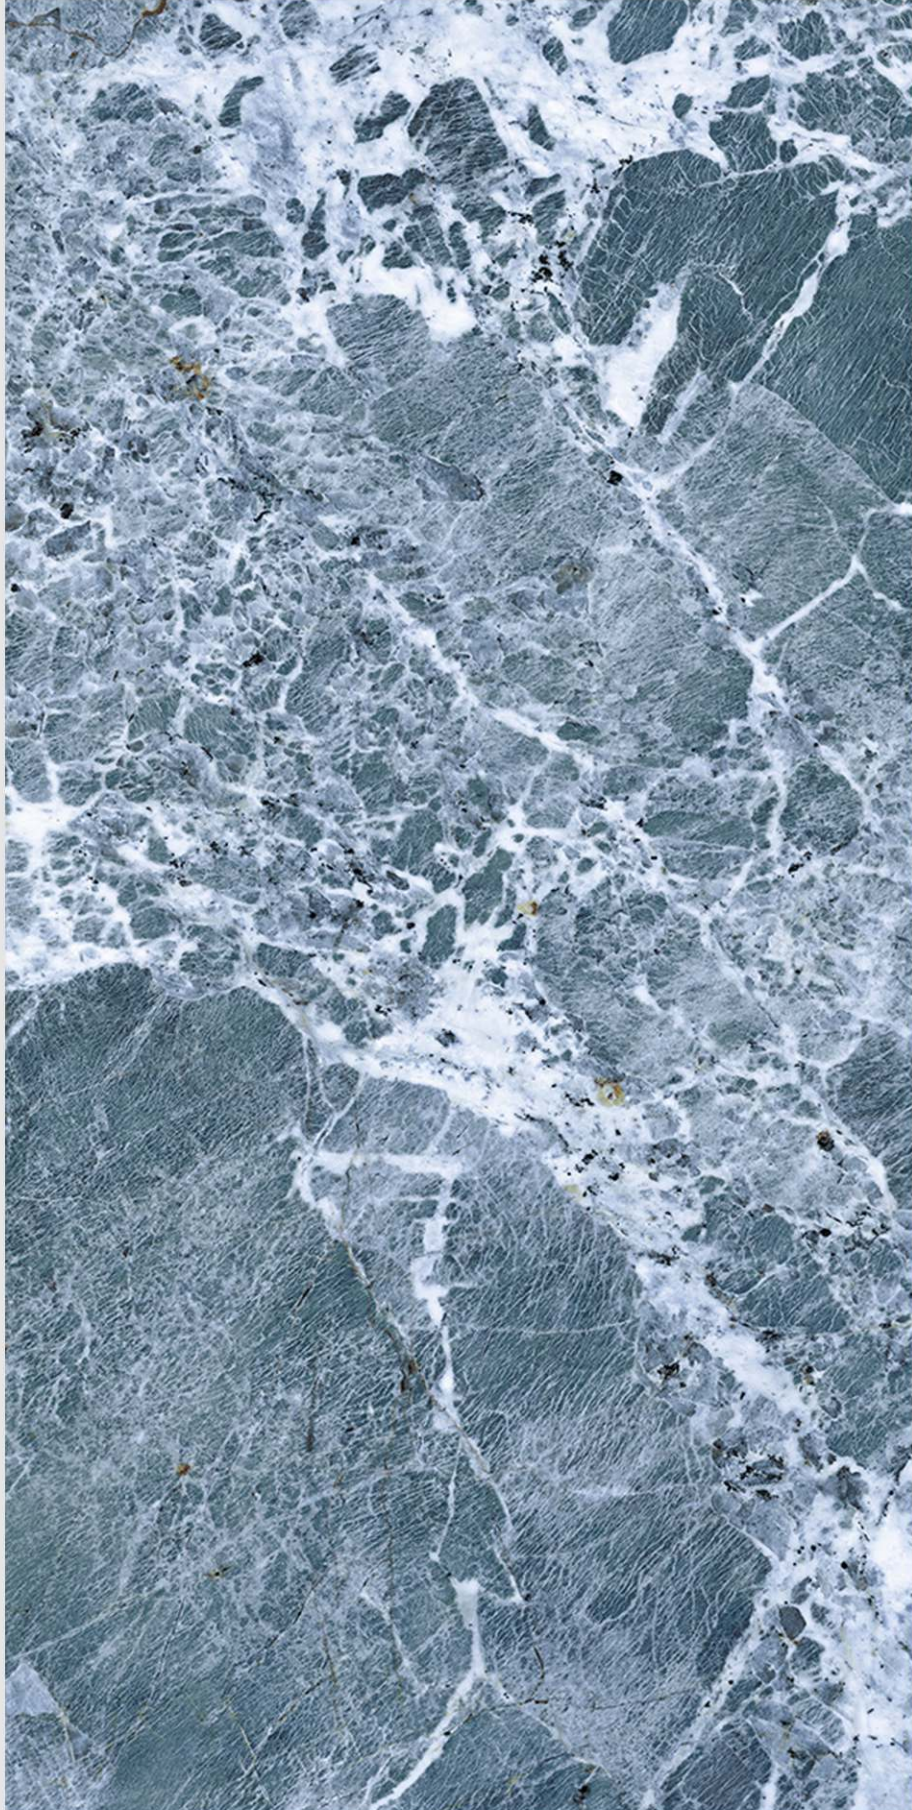

HILTON AQUA