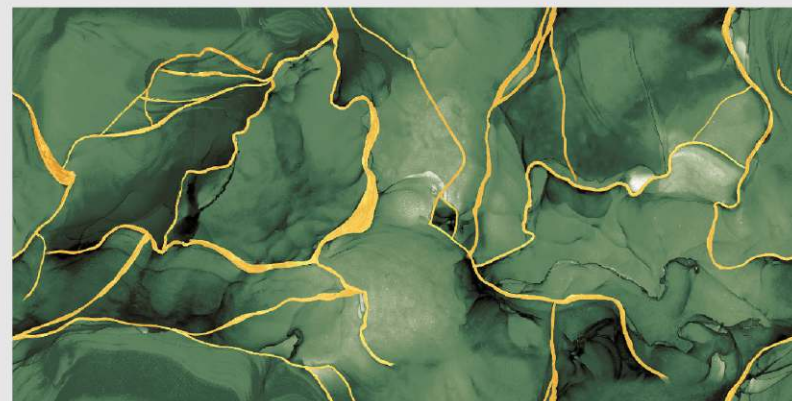

LIVOLLA®
GRANITO