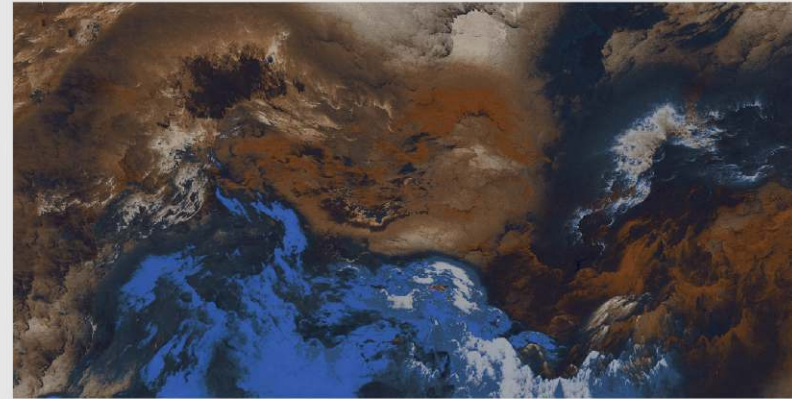

# FLAMY BROWN

LIVOLLA®  
GRANITO

DIMENSION :  
**600X1200MM**  
**60X120CM**

SURFACE :  
**HIGH GLOSSY**  
**SURFACE**

AVAILABLE RANDOMS :  
**1**

 [BACK TO INDEX](#)