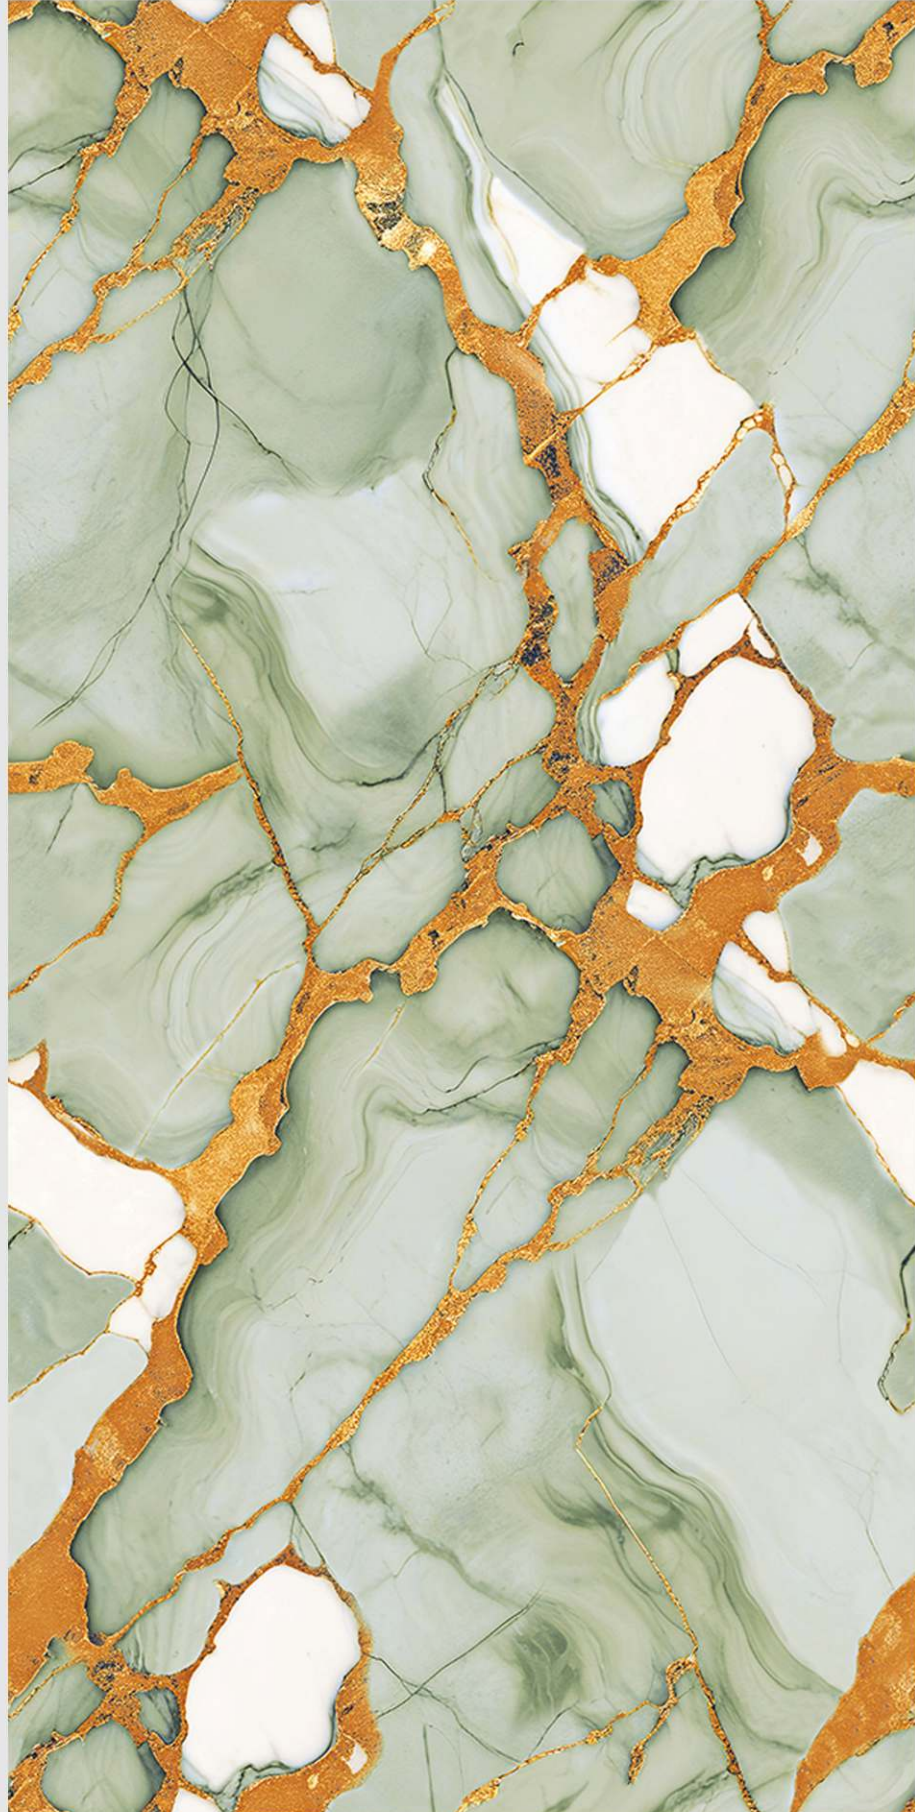

ALICE GREEN