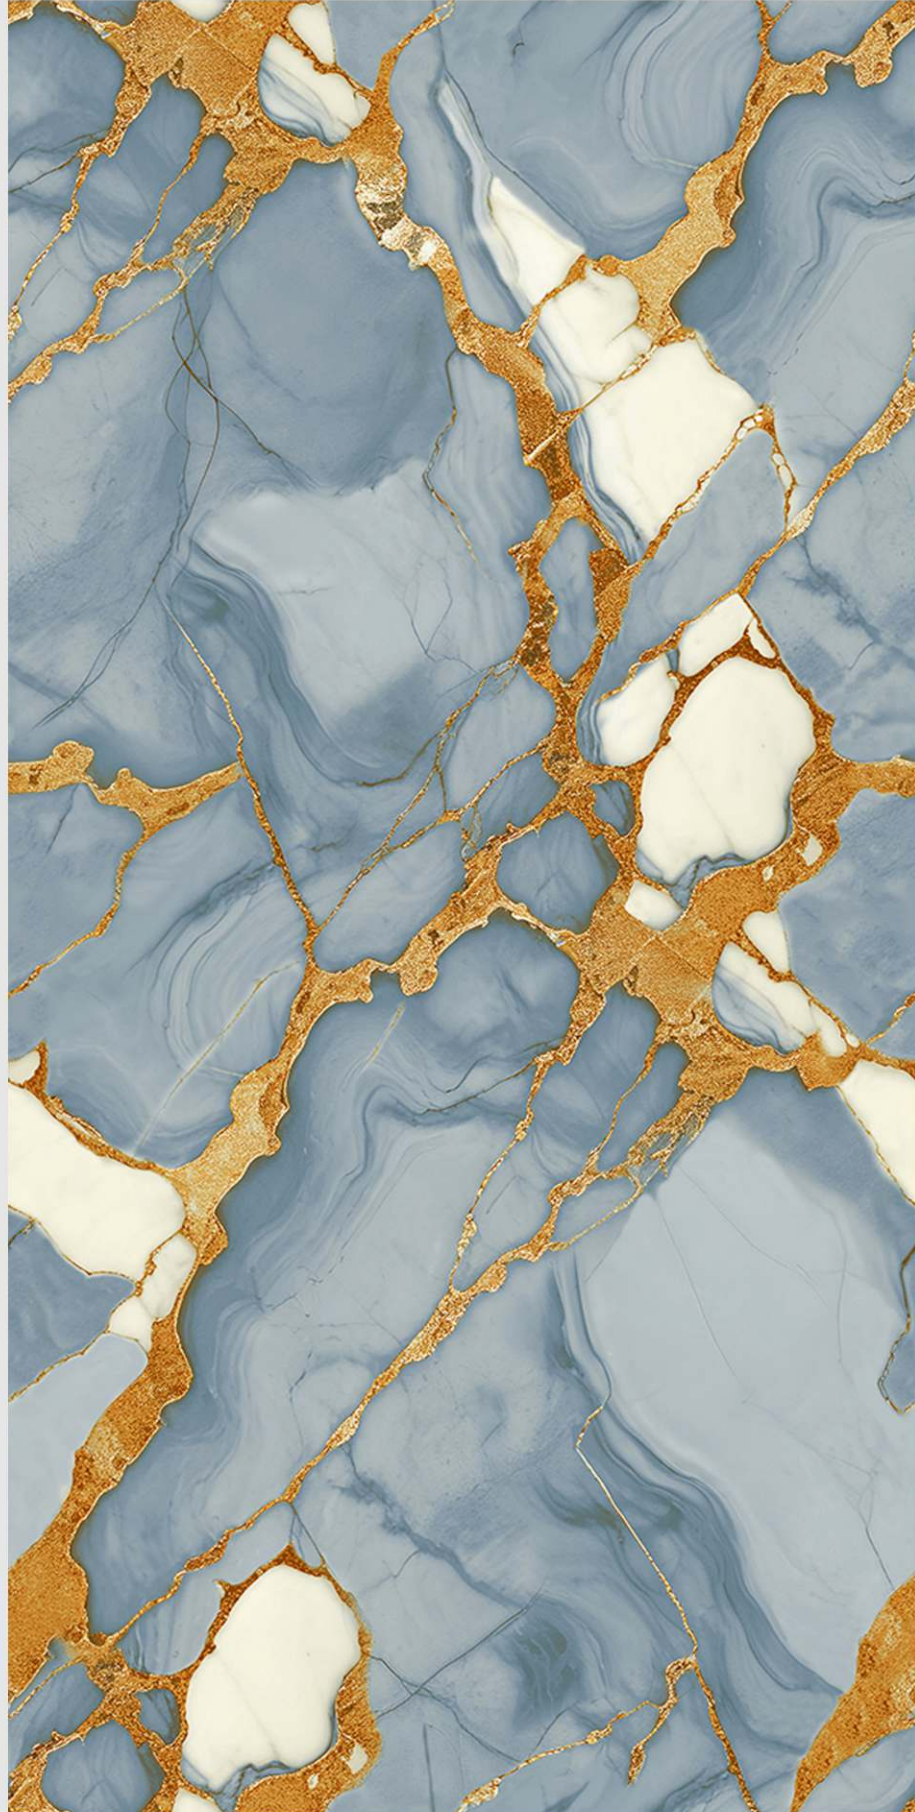

ALICE BLUE

LIVOLLA®
GRANITO

DIMENSION :
600X1200MM
60X120CM

SURFACE :
HIGHGLOSSY
ENDLESS SURFACE

AVAILABLE RANDOMS :
1

[BACK TO INDEX](#)

TECHNICAL CHARACTERISTICS

1 Easy To Clean

2 Hygienic / Antibacterial Surface

3 Water Resistant

4 Impact Resistant

5 Frost Resistant

6 Scratch Resistant

7 Chemical & Stain Resistant

8 Fire Resistant