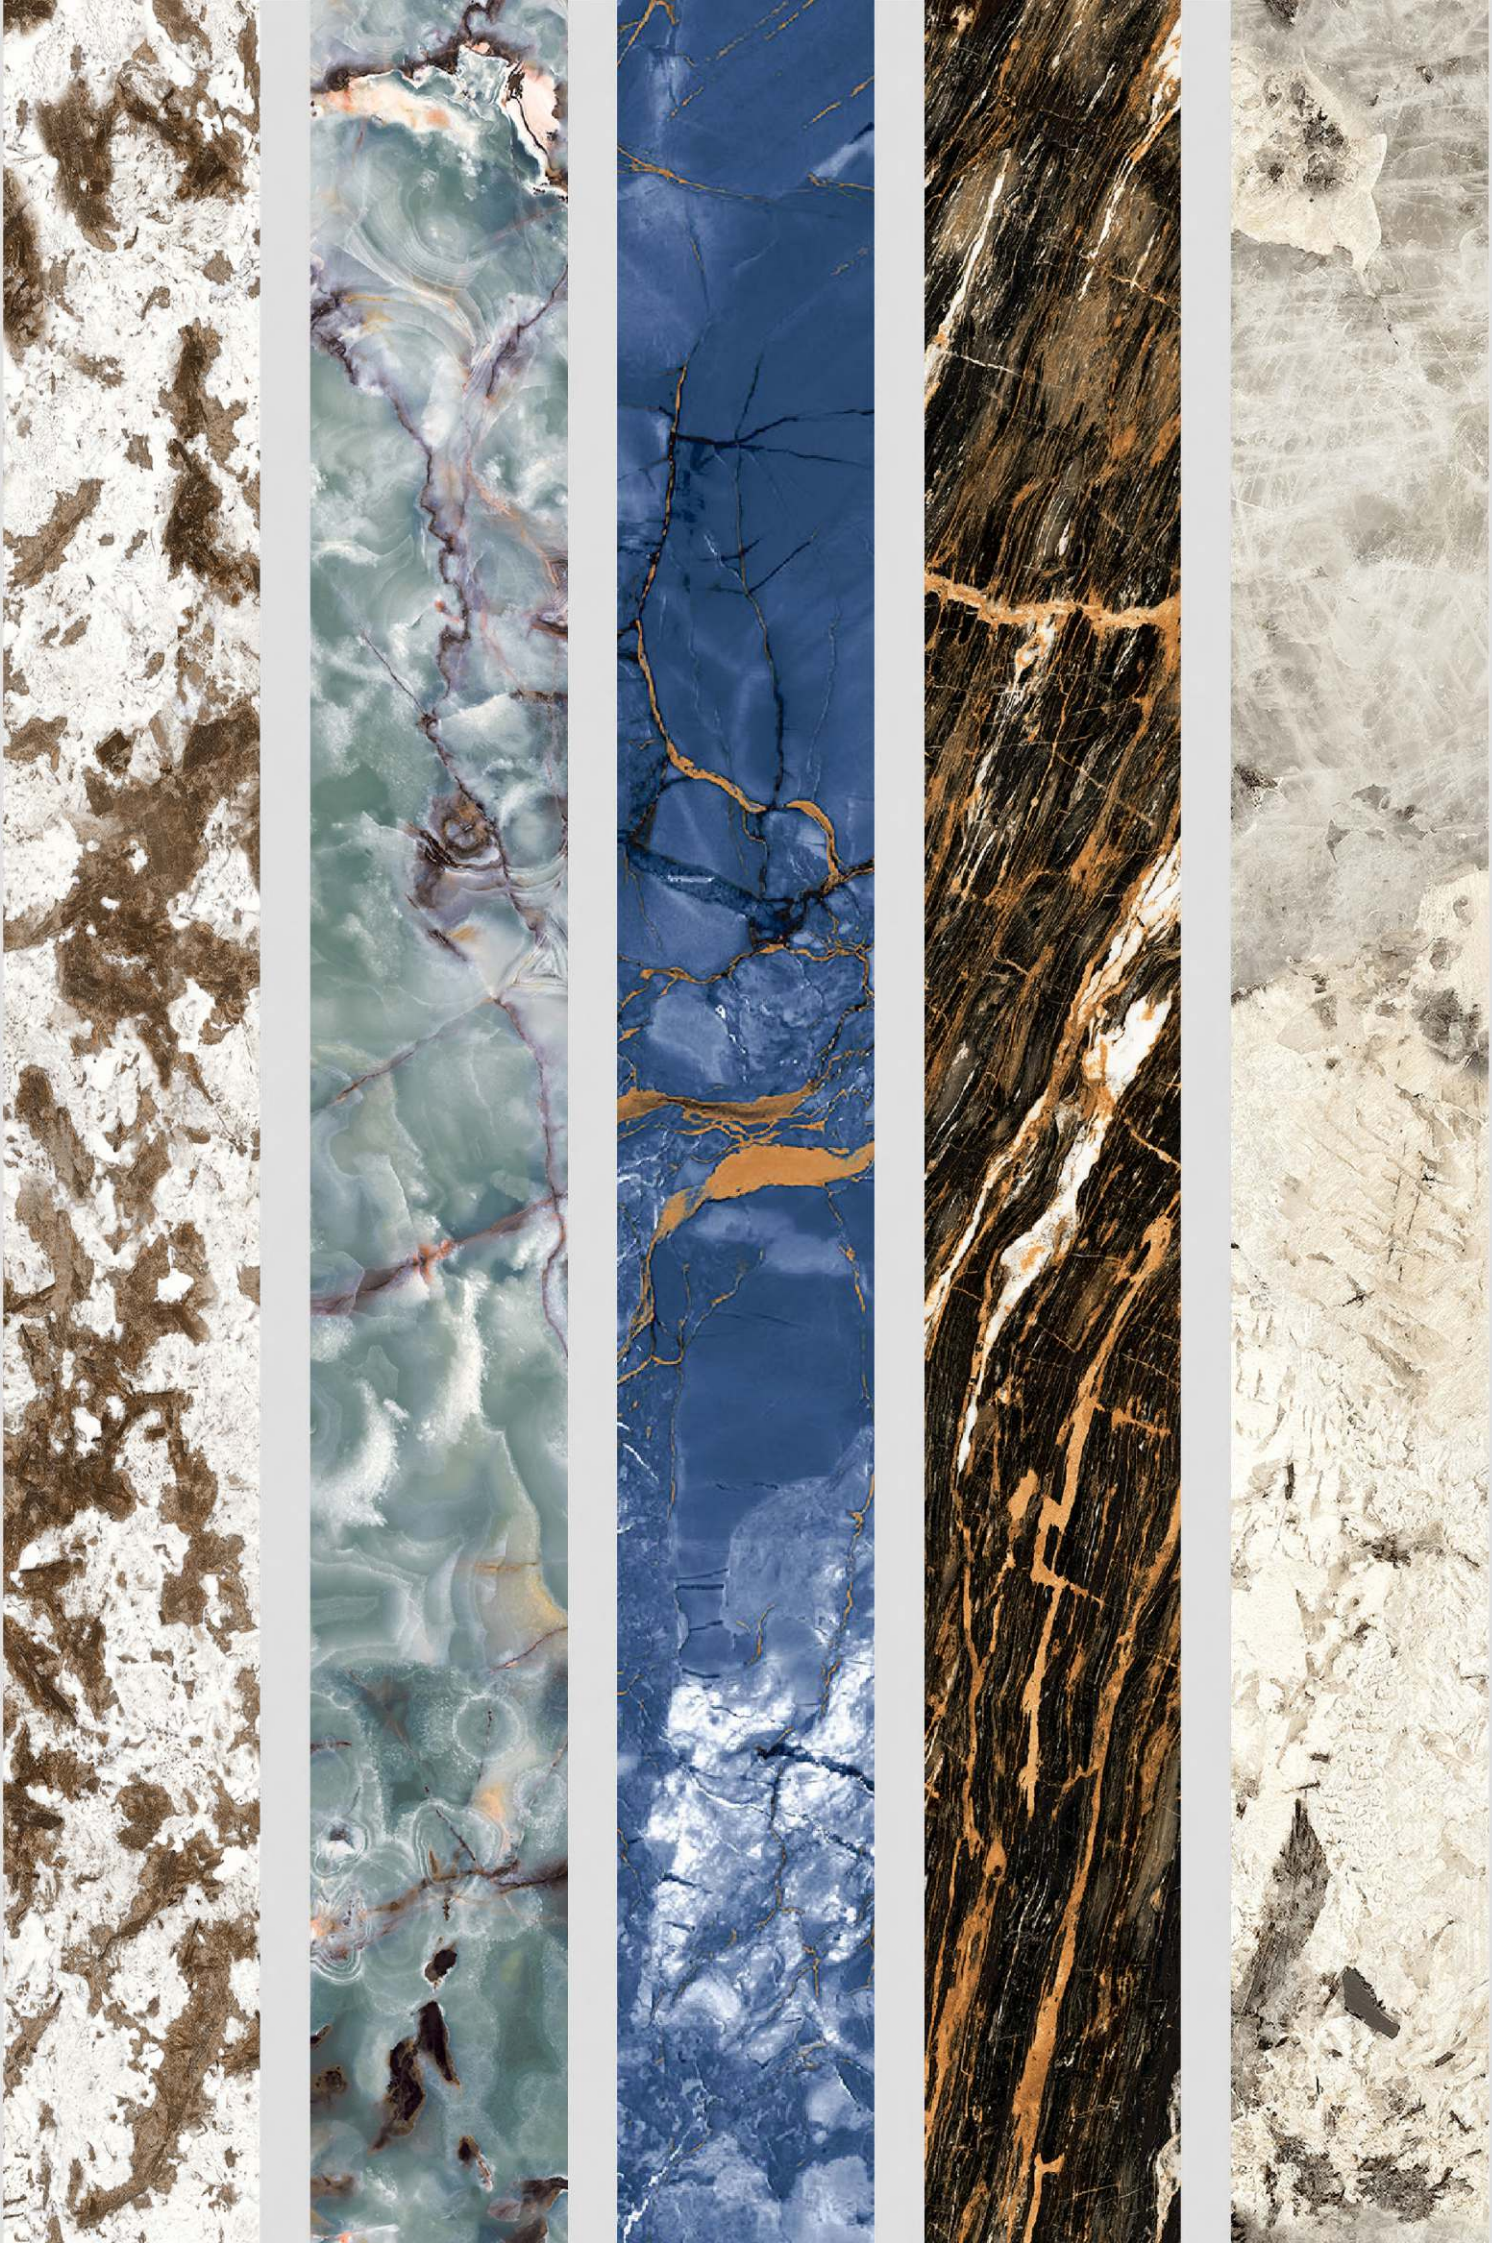

**makes your  
space look  
opulent.**

**LIVOLLA<sup>®</sup>**  
GRANITO

**600X1200MM**

LIVOLLA<sup>®</sup>  
GRANITO

noble elegance  
and  
essential

■  
purity

From the most expressive marble to the most elegant and contemporary cement. From the warmest wood to natural stones that surprise with their design and texture. We return to the primitive to rediscover ourselves and to lay the foundations of a hopeful future.