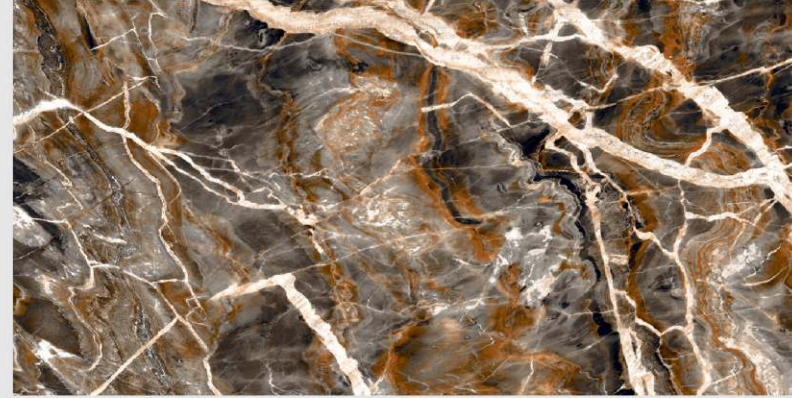

LIVOLLA®
GRANITO