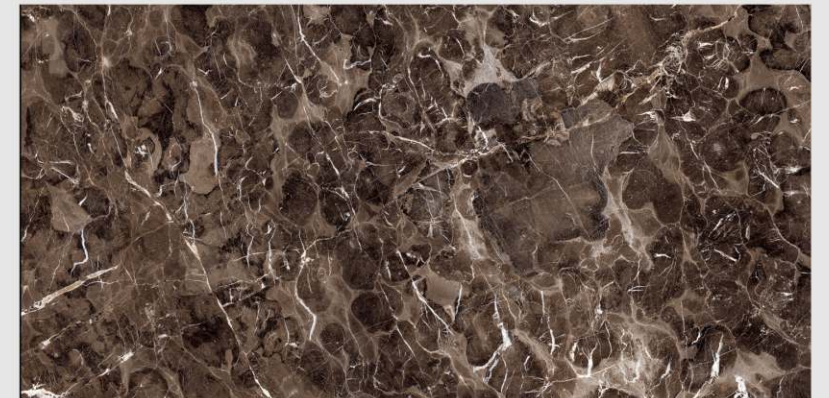

# STONY BROWN

LIVOLLA®  
GRANITO

DIMENSION :  
**600X1200MM**  
**60X120CM**

SURFACE :  
**HIGHGLOSSY**  
**SURFACE**

AVAILABLE RANDOMS :  
**4**

 [BACK TO INDEX](#)