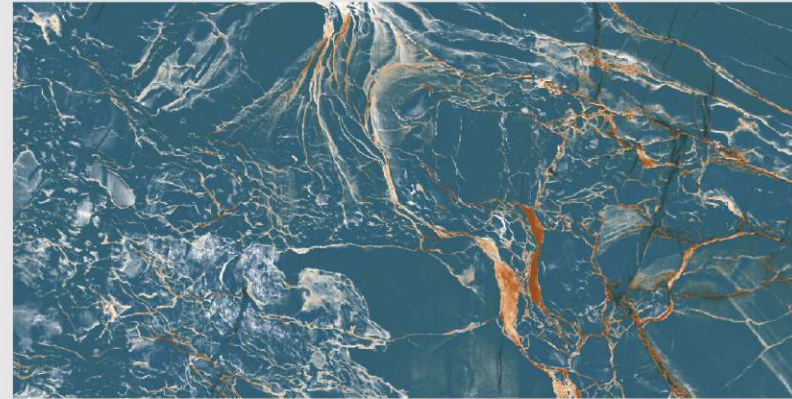

# TORENTO AQUA

LIVOLLA®  
GRANITO

DIMENSION :  
**600X1200MM**  
**60X120CM**

SURFACE :  
**HIGH GLOSSY**  
**SURFACE**

AVAILABLE RANDOMS :  
**3**

 [BACK TO INDEX](#)