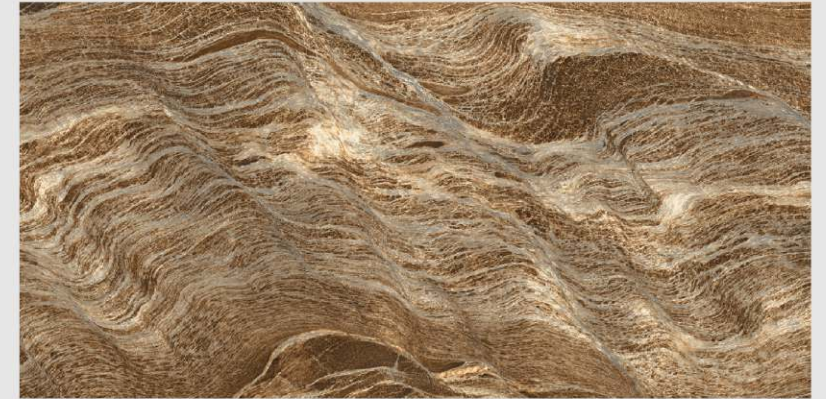

LIVOLLA®
GRANITO