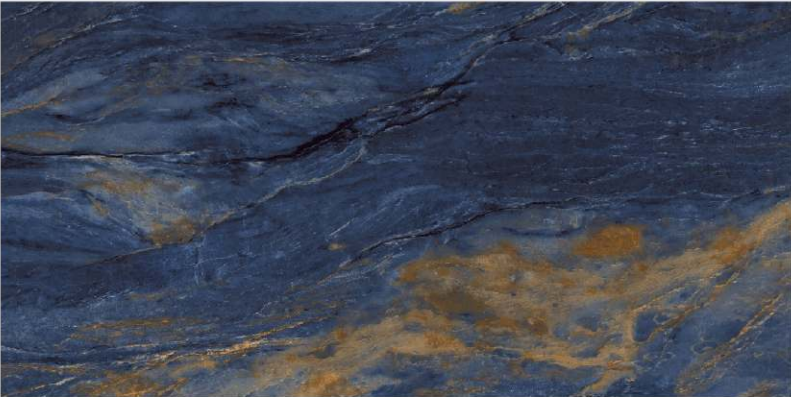

LIVOLLA®
GRANITO