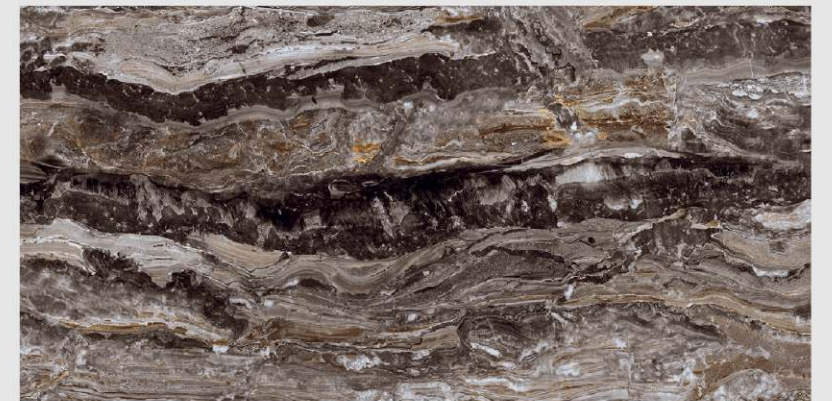

# GRAFITO NERO

LIVOLLA®  
GRANITO

DIMENSION :  
**600X1200MM**  
**60X120CM**

SURFACE :  
**HIGH GLOSSY**  
**SURFACE**

AVAILABLE RANDOMS :  
**3**

 [BACK TO INDEX](#)