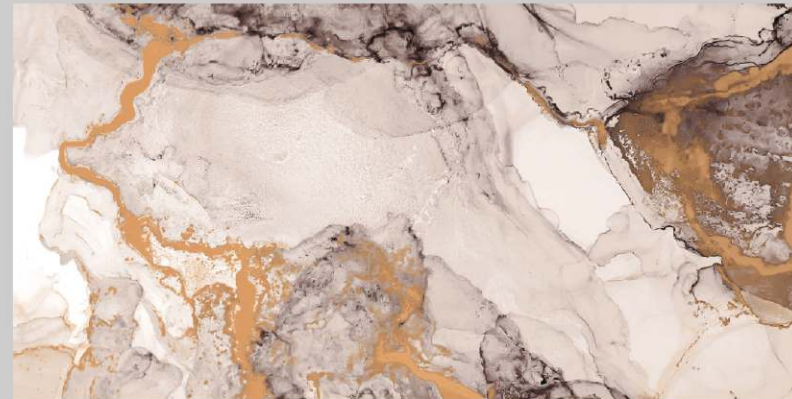

8 Fire Resistant

L VM 10006 B2

LIVOLLA®  
GRANITO

DIMENSION :  
**600X1200MM**  
**60X120CM**

SURFACE :  
**HIGH GLOSSY**  
**SURFACE**

AVAILABLE RANDOMS :  
**3**

 [BACK TO INDEX](#)