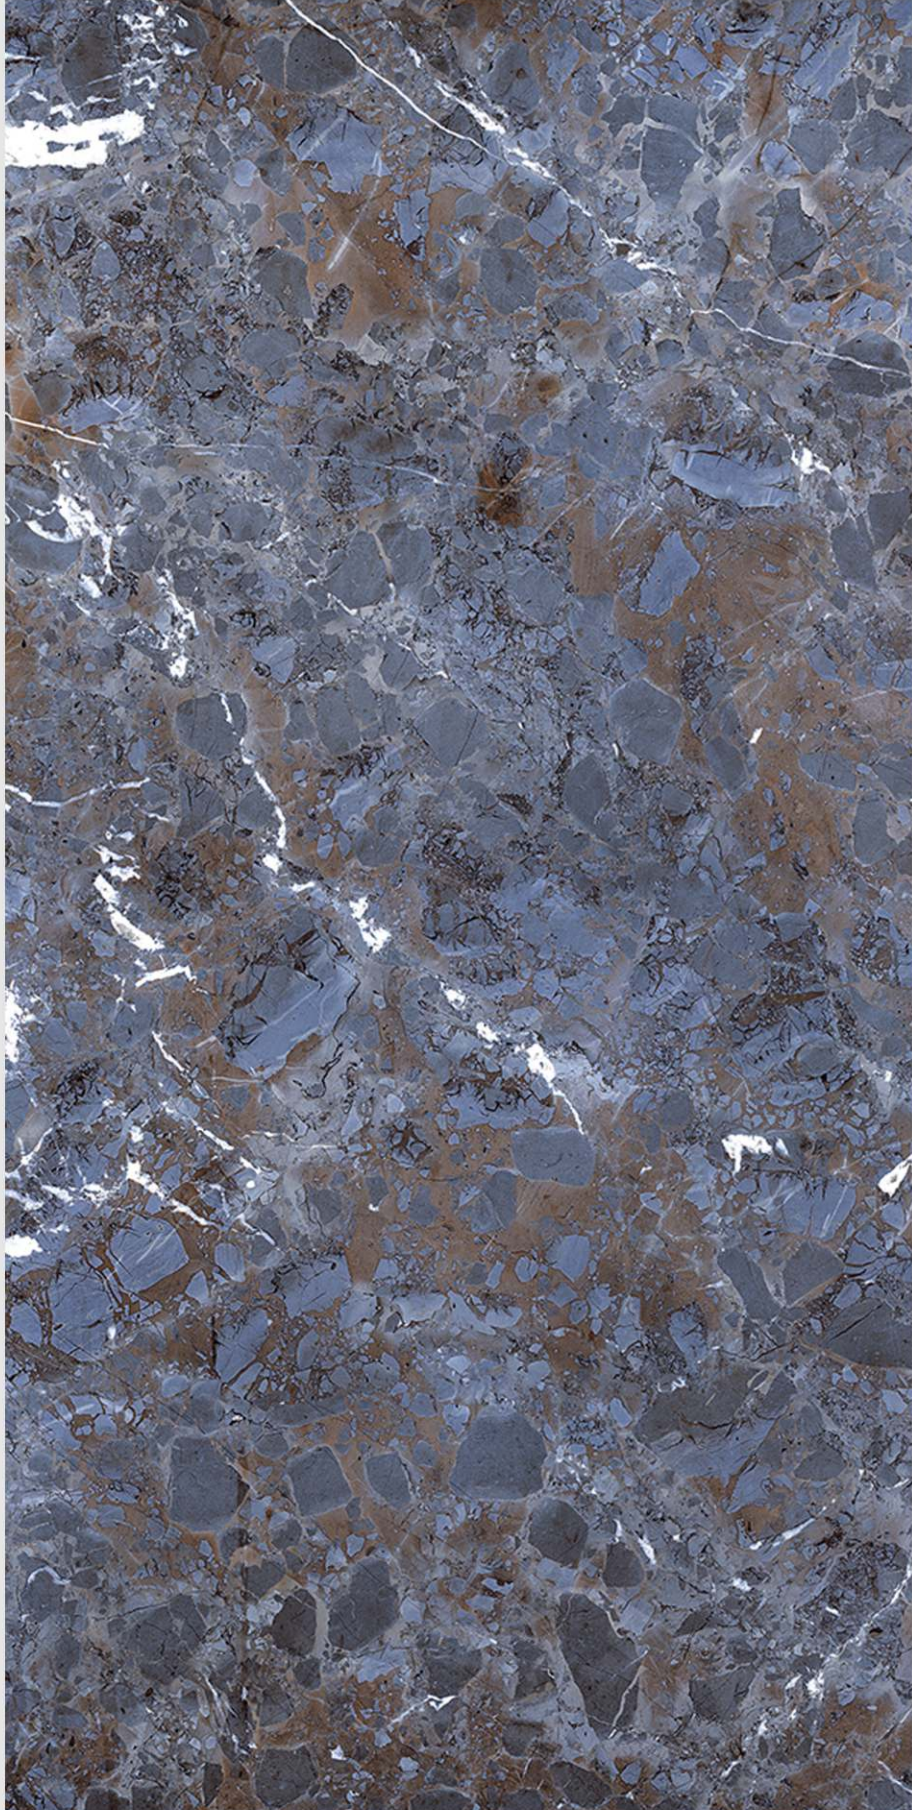

CARBON BLUE