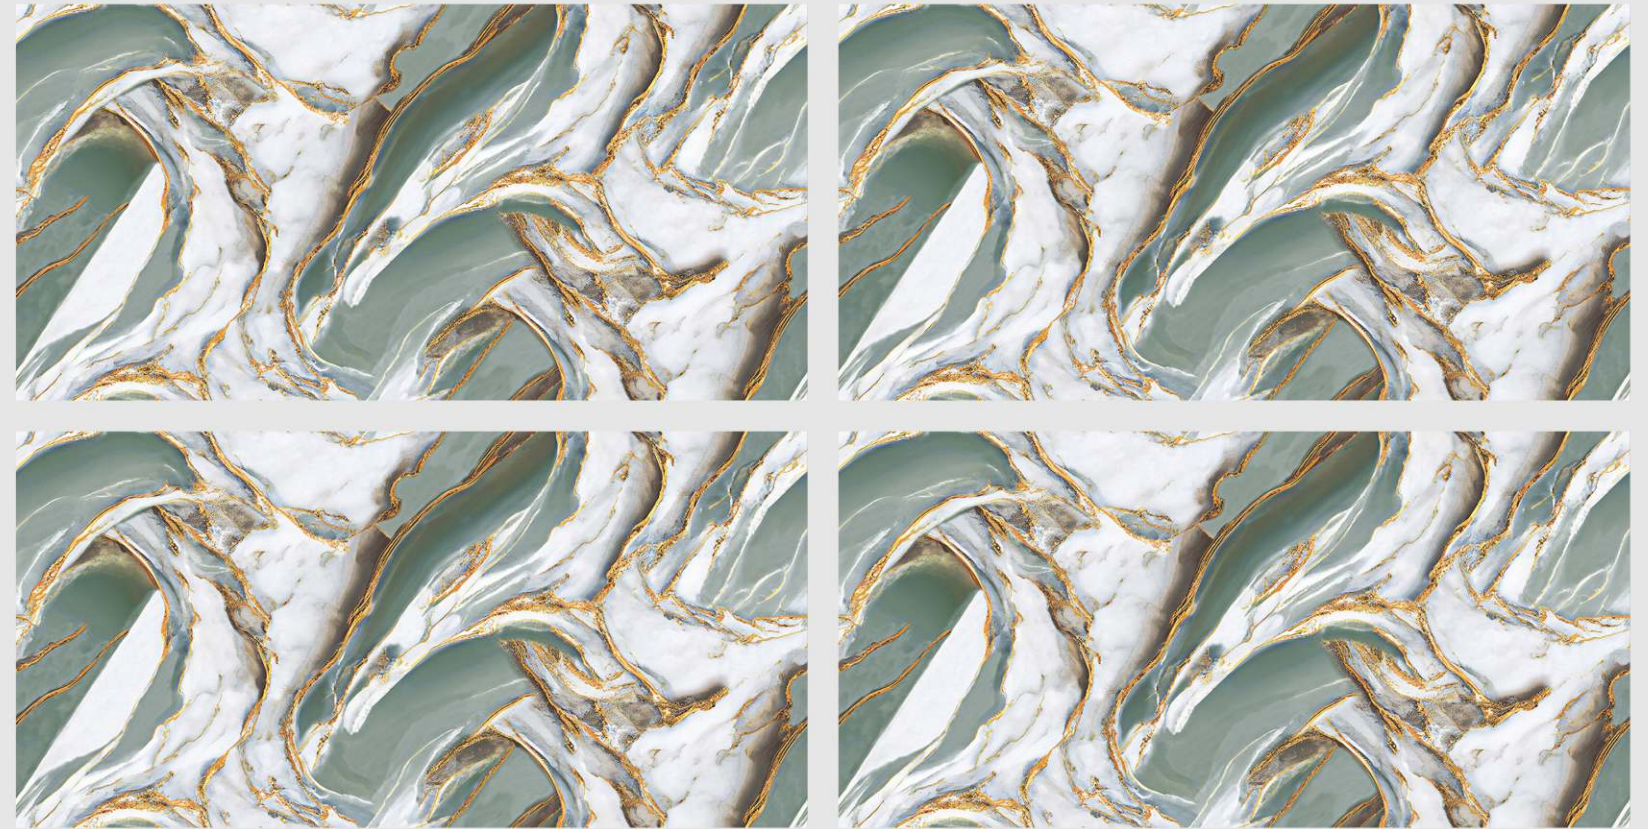

# ASTANA AQUA

LIVOLLA®  
GRANITO

DIMENSION :  
**600X1200MM**  
**60X120CM**

SURFACE :  
**HIGHGLOSSY**  
**ENDLESS SURFACE**

AVAILABLE RANDOMS :  
**1**

 [BACK TO INDEX](#)