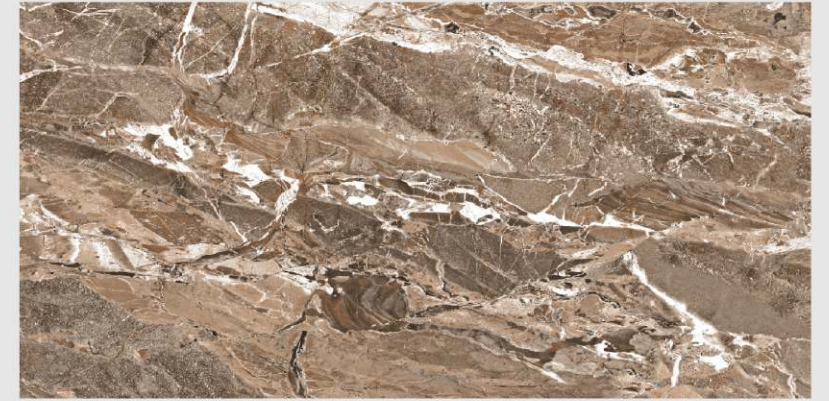

# MASQUT BROWN

LIVOLLA®  
GRANITO

DIMENSION :  
**600X1200MM**  
**60X120CM**

SURFACE :  
**HIGH GLOSSY**  
**SURFACE**

AVAILABLE RANDOMS :  
**3**

 [BACK TO INDEX](#)