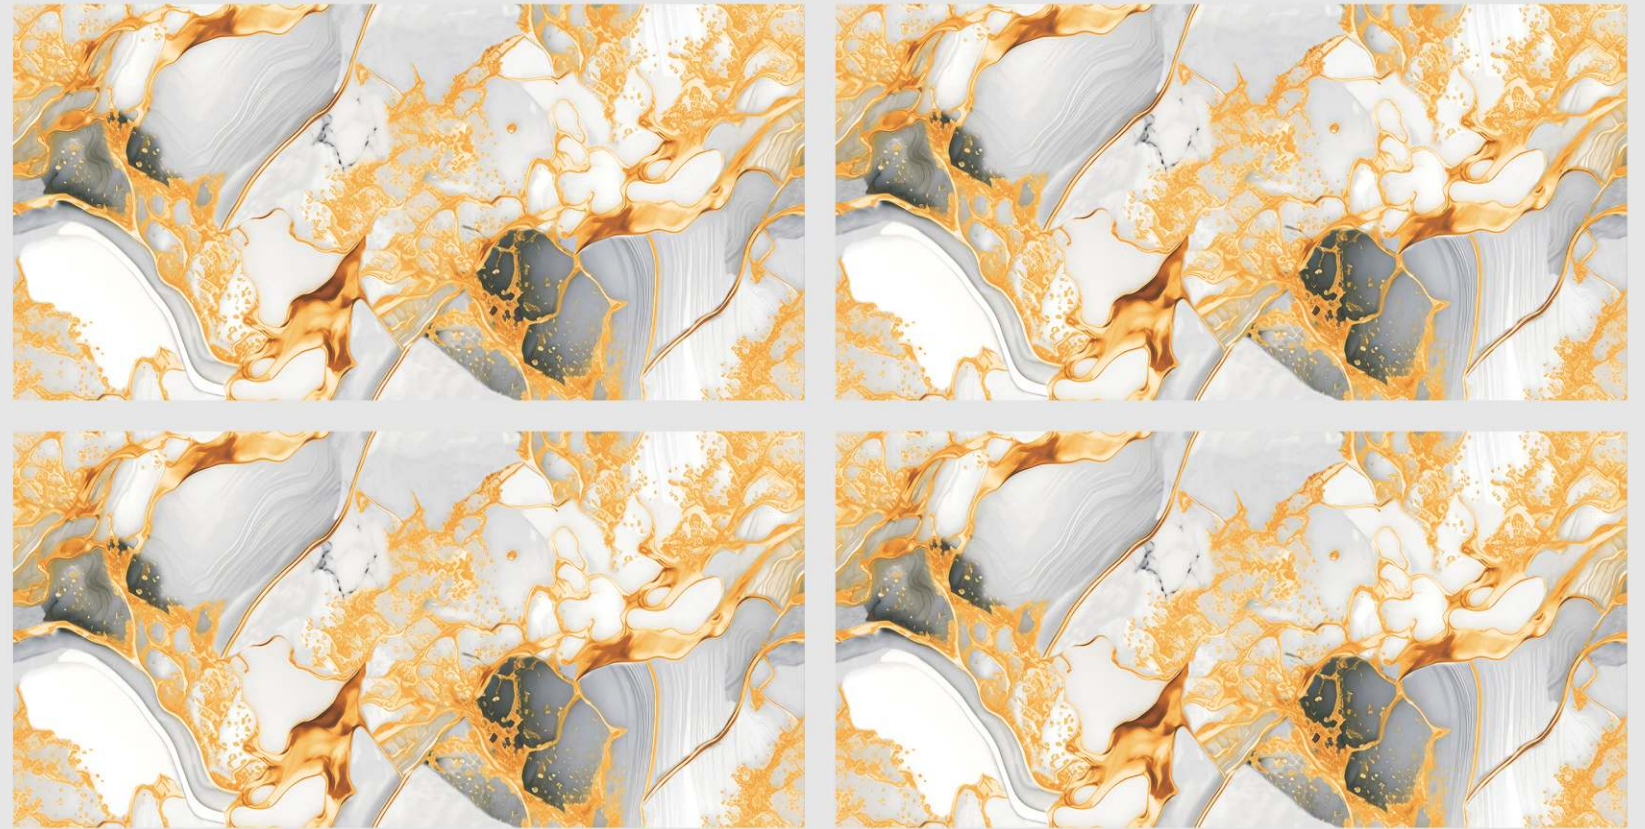

LIVOLLA®
GRANITO