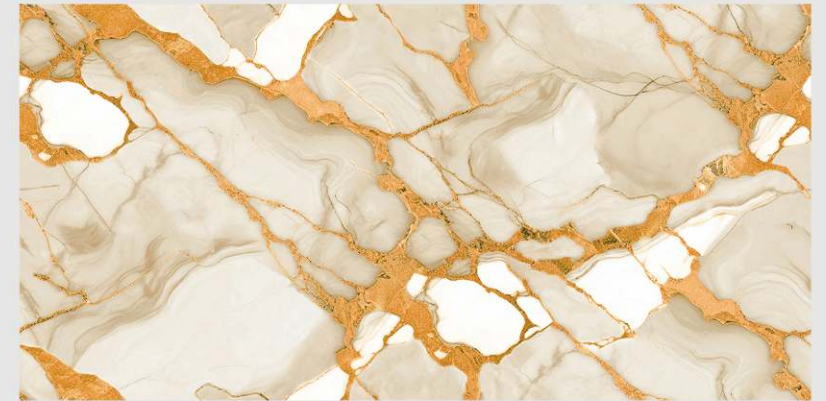

# ALICE BROWN

**LIVOLLA**<sup>®</sup>  
GRANITO

**DIMENSION :**  
**600X1200MM**  
**60X120CM**

**SURFACE :**  
**HIGHGLOSSY**  
**ENDLESS SURFACE**

**AVAILABLE RANDOMS :**  
**1**

 [BACK TO INDEX](#)