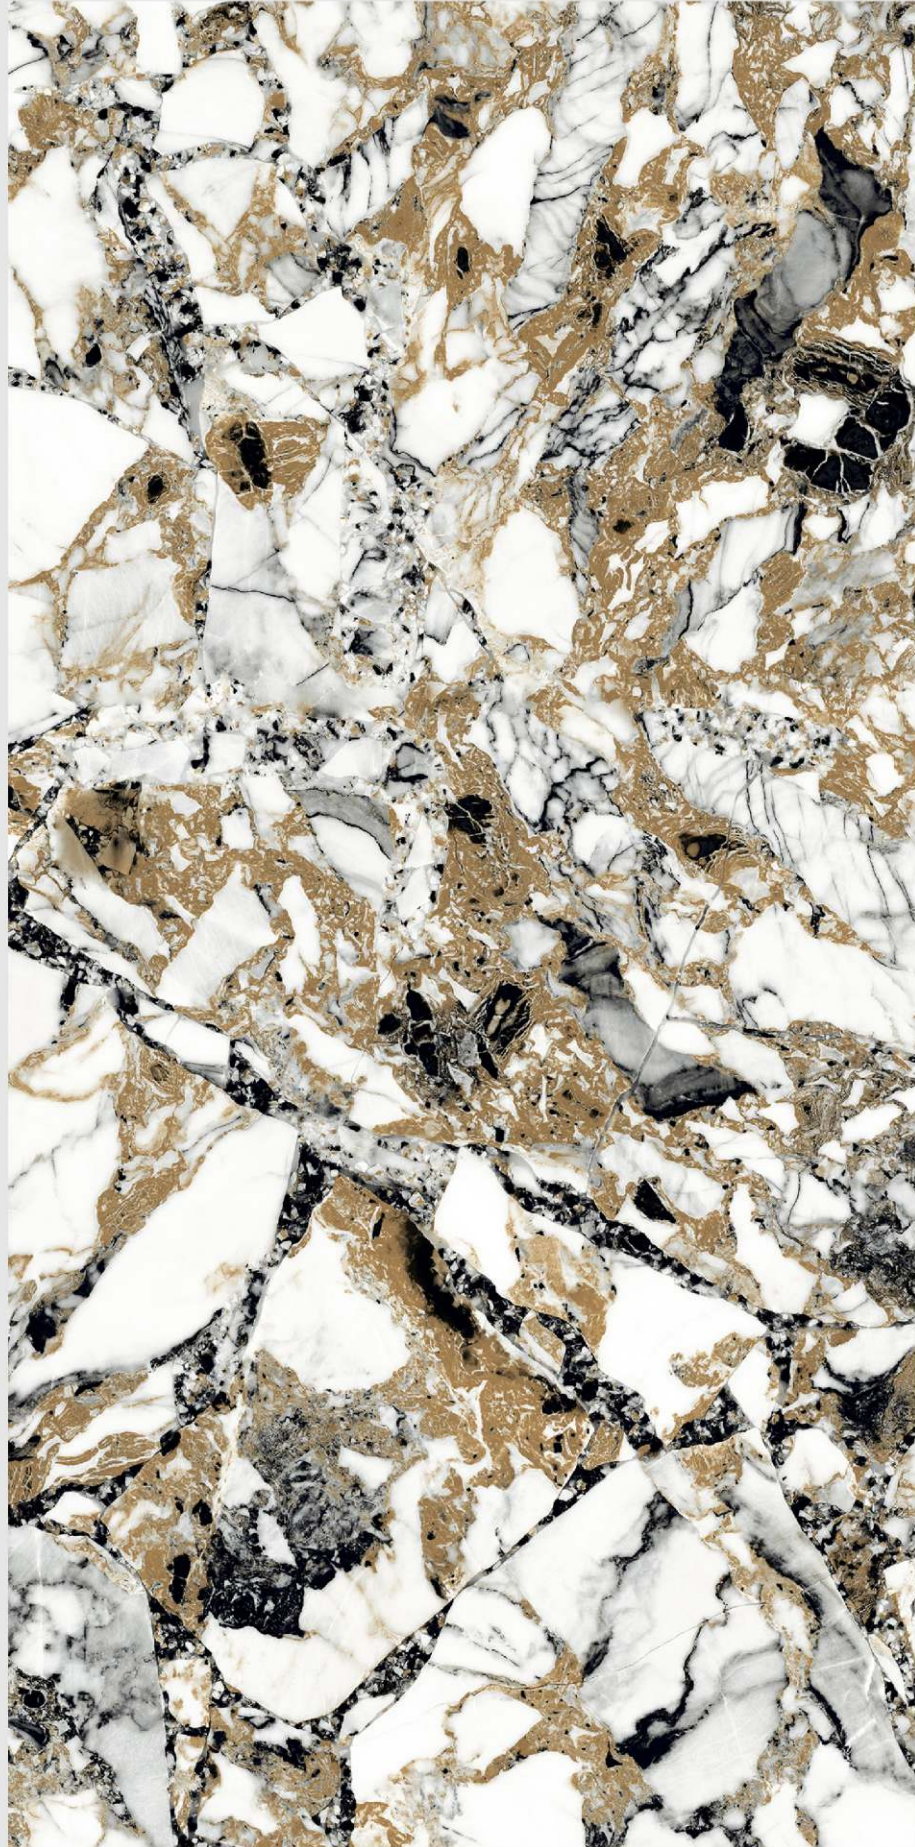

BOSTAN NATURAL