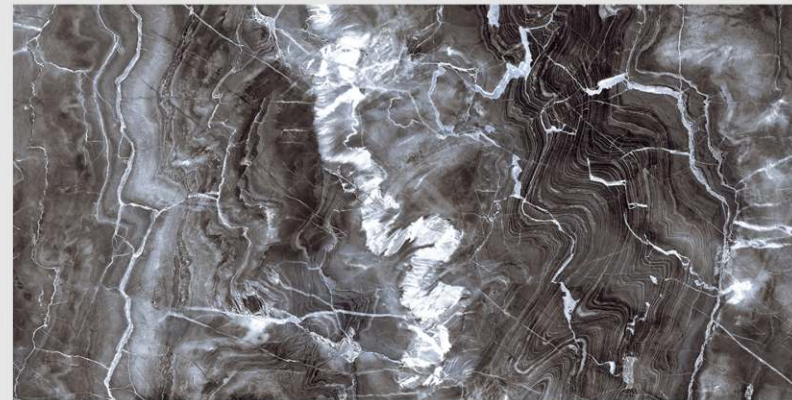

# CAPE SMITH

LIVOLLA®  
GRANITO

DIMENSION :  
**600X1200MM**  
**60X120CM**

SURFACE :  
**HIGHGLOSSY**  
**SURFACE**

AVAILABLE RANDOMS :  
**4**

 [BACK TO INDEX](#)