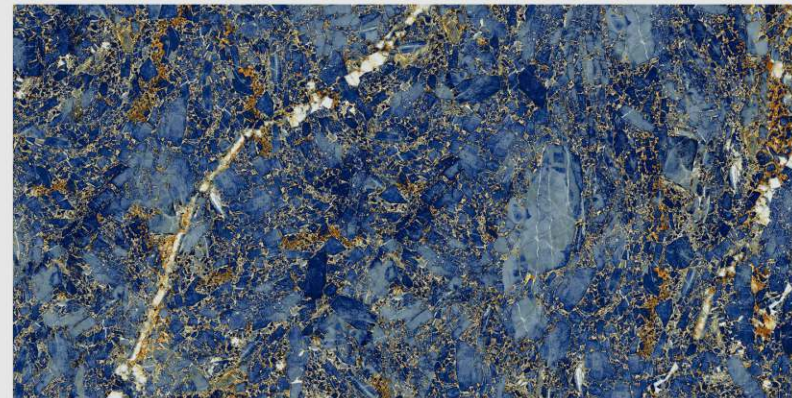

LIVOLLA®
GRANITO