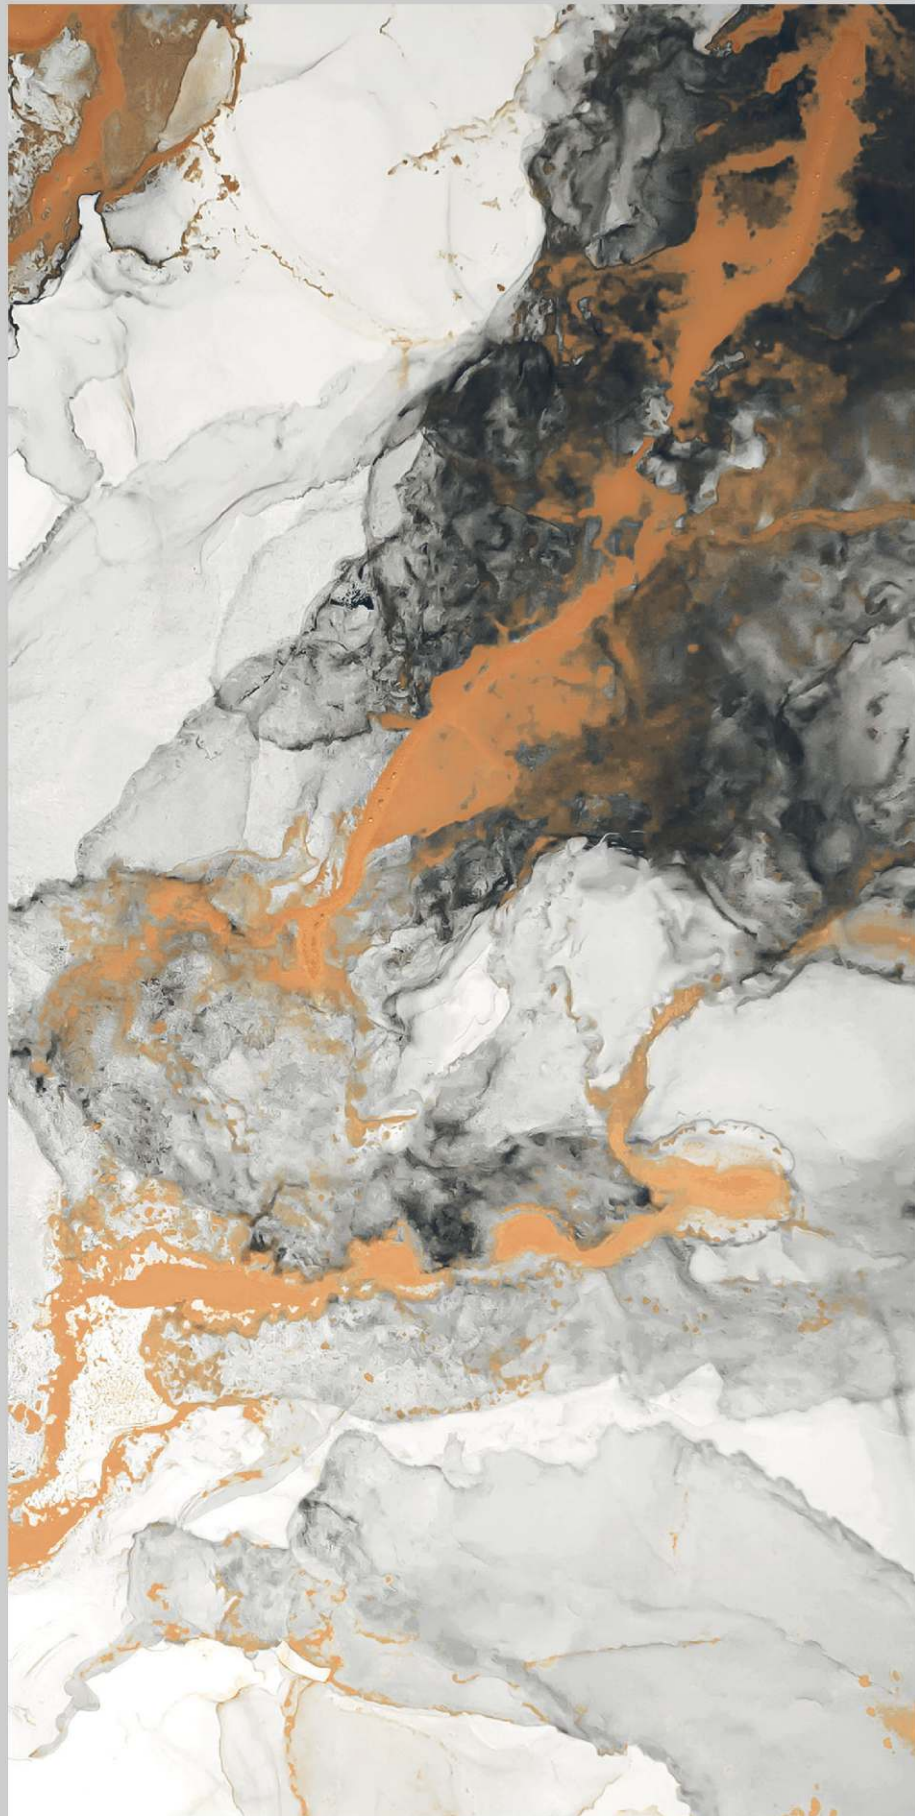

L VM 10006

LIVOLLA®
GRANITO

DIMENSION :
600X1200MM
60X120CM

SURFACE :
HIGH GLOSSY
SURFACE

AVAILABLE RANDOMS :
3

[BACK TO INDEX](#)

TECHNICAL CHARACTERISTICS

1 Easy To Clean

2 Hygienic / Antibacterial Surface

3 Water Resistant

4 Impact Resistant

5 Frost Resistant

6 Scratch Resistant

7 Chemical & Stain Resistant

8 Fire Resistant