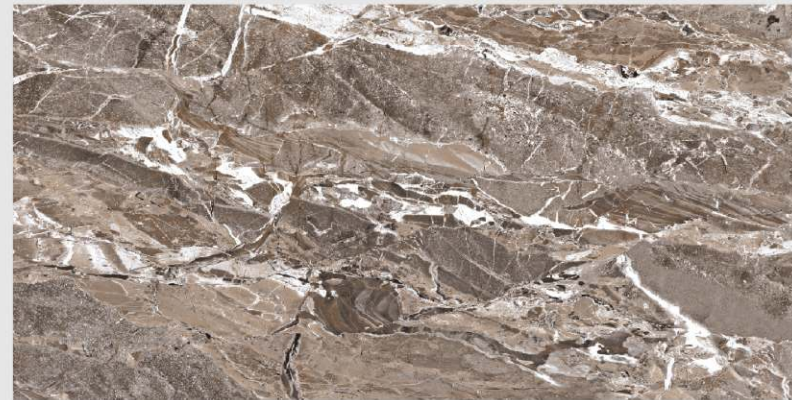

LIVOLLA®
GRANITO