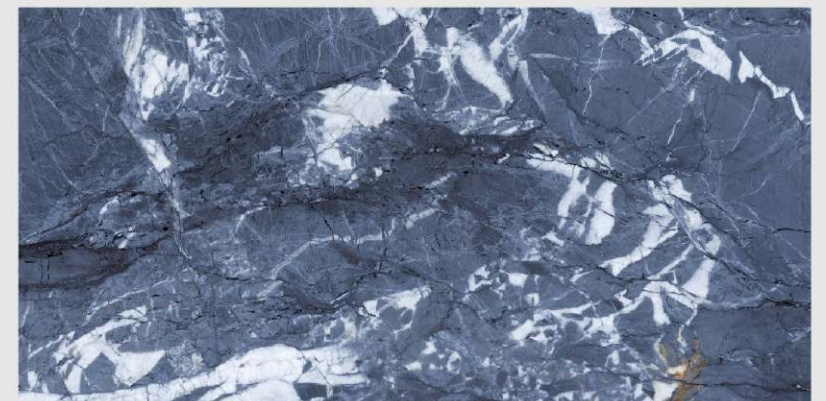

LIVOLLA®
GRANITO