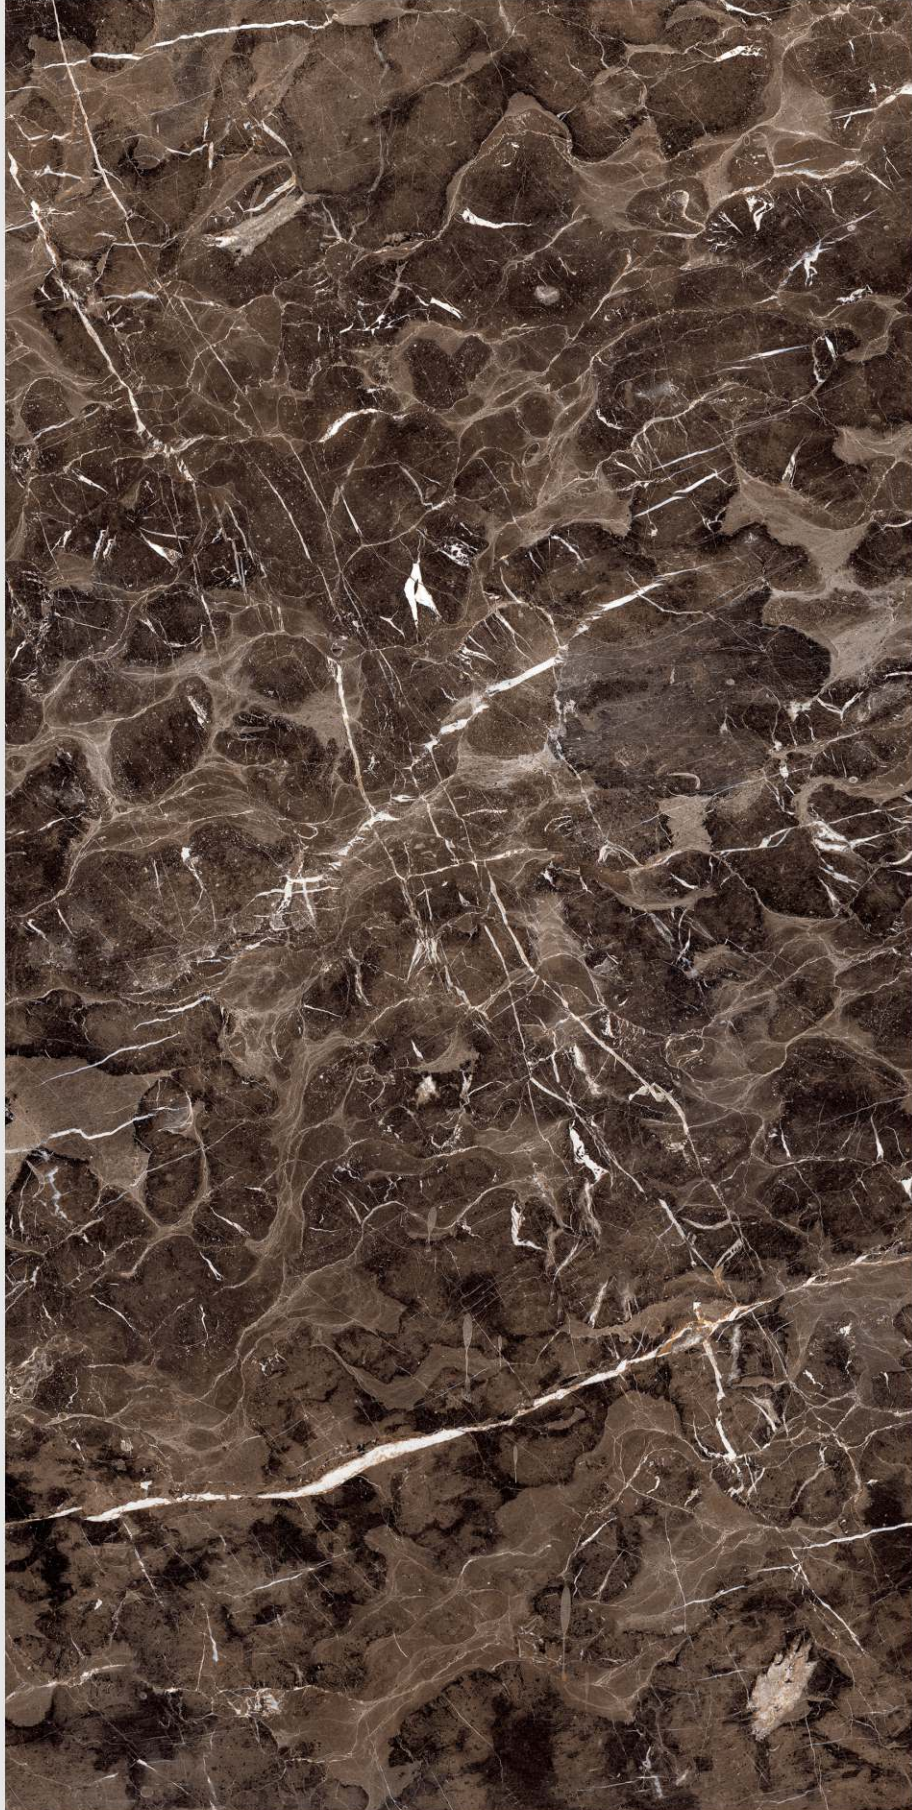

# STONY BROWN

LIVOLLA®  
GRANITO

DIMENSION :  
**600X1200MM**  
**60X120CM**

SURFACE :  
**HIGHGLOSSY**  
**SURFACE**

AVAILABLE RANDOMS :  
**4**

 [BACK TO INDEX](#)