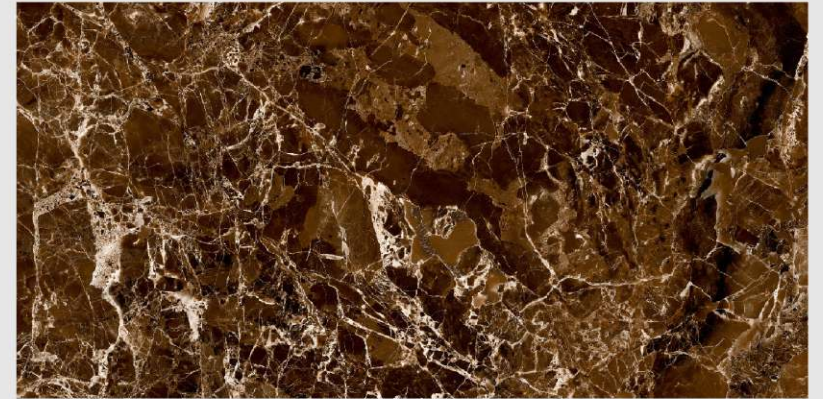

# LEZARIO CHOCO

LIVOLLA®  
GRANITO

DIMENSION :  
**600X1200MM**  
**60X120CM**

SURFACE :  
**HIGH GLOSSY**  
**SURFACE**

AVAILABLE RANDOMS :  
**3**

 [BACK TO INDEX](#)