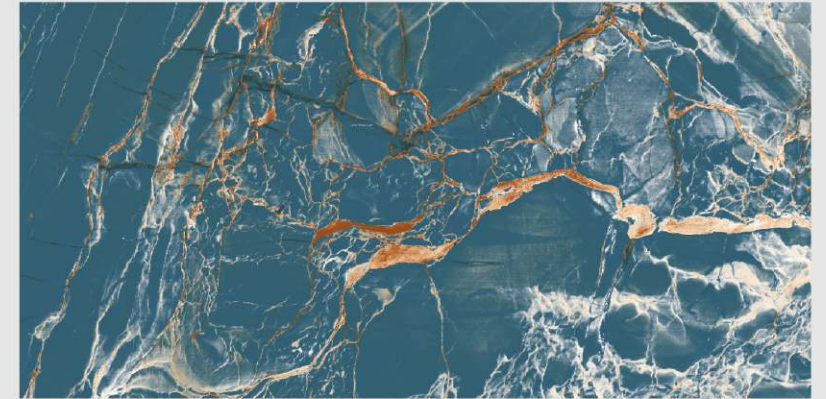

# TORENTO AQUA

LIVOLLA®  
GRANITO

DIMENSION :  
**600X1200MM**  
**60X120CM**

SURFACE :  
**HIGH GLOSSY**  
**SURFACE**

AVAILABLE RANDOMS :  
**3**

 [BACK TO INDEX](#)