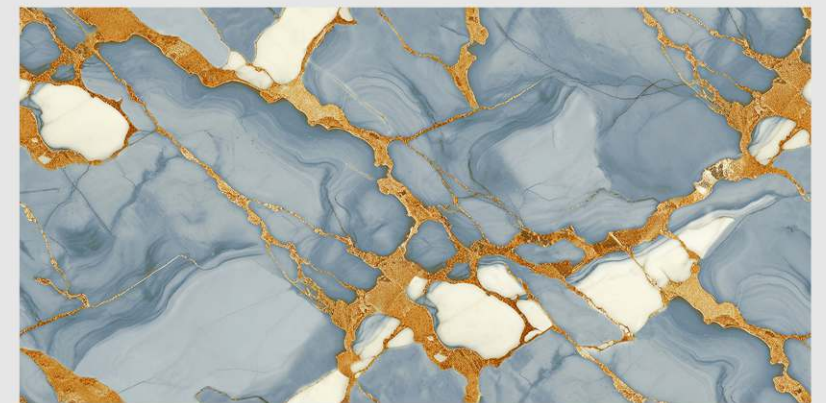

# ALICE BLUE

LIVOLLA®  
GRANITO

DIMENSION :  
**600X1200MM**  
**60X120CM**

SURFACE :  
**HIGHGLOSSY**  
**ENDLESS SURFACE**

AVAILABLE RANDOMS :  
**1**

 [BACK TO INDEX](#)