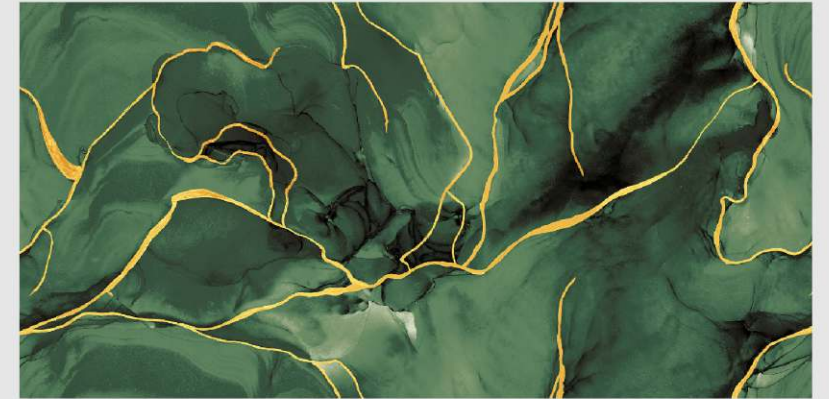

LIVOLLA®
GRANITO