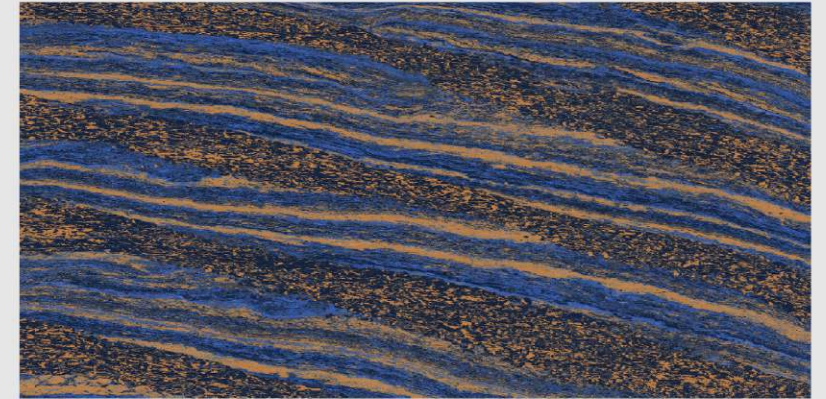

LIVOLLA®
GRANITO