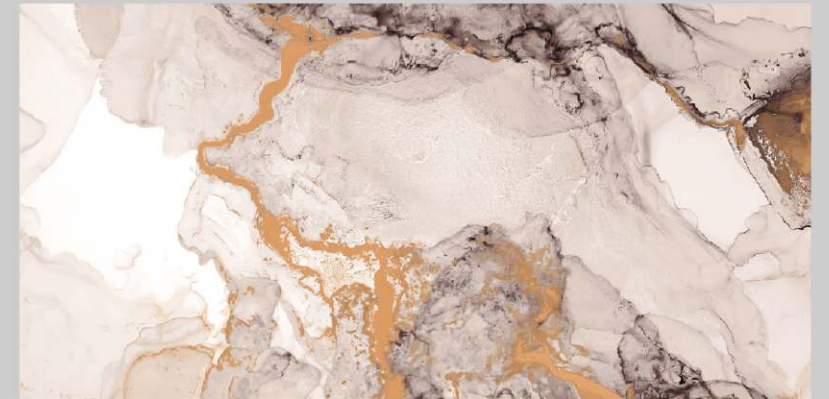

8 Fire Resistant

L VM 10006 B2

LIVOLLA®  
GRANITO

DIMENSION :  
**600X1200MM**  
**60X120CM**

SURFACE :  
**HIGH GLOSSY**  
**SURFACE**

AVAILABLE RANDOMS :  
**3**

 [BACK TO INDEX](#)