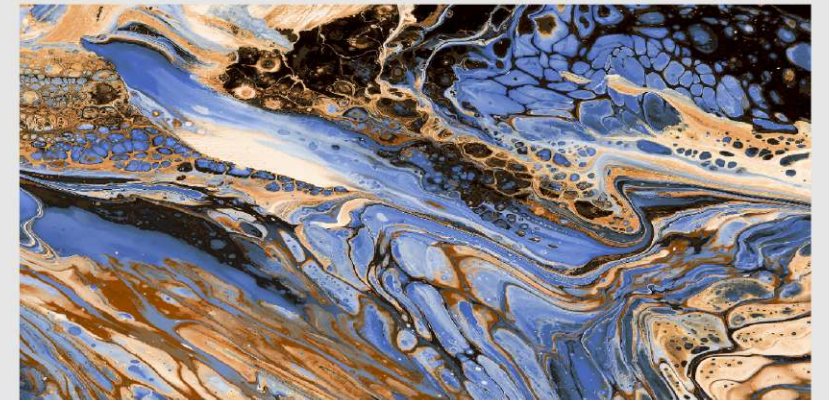

LIVOLLA®
GRANITO