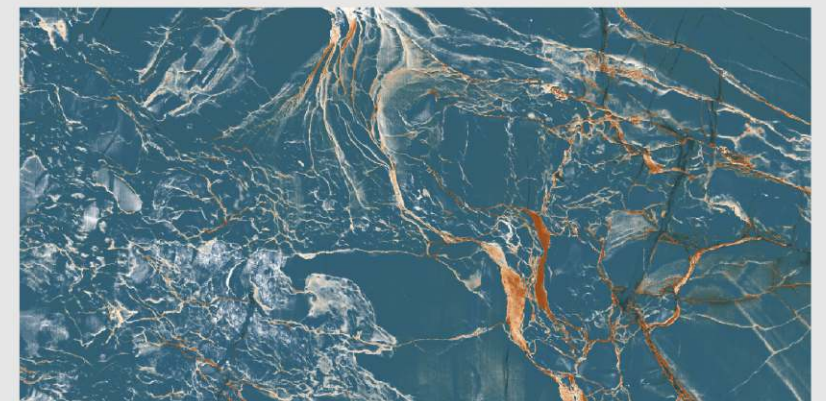

# TORENTO AQUA

LIVOLLA®  
GRANITO

DIMENSION :  
**600X1200MM**  
**60X120CM**

SURFACE :  
**HIGH GLOSSY**  
**SURFACE**

AVAILABLE RANDOMS :  
**3**

 [BACK TO INDEX](#)