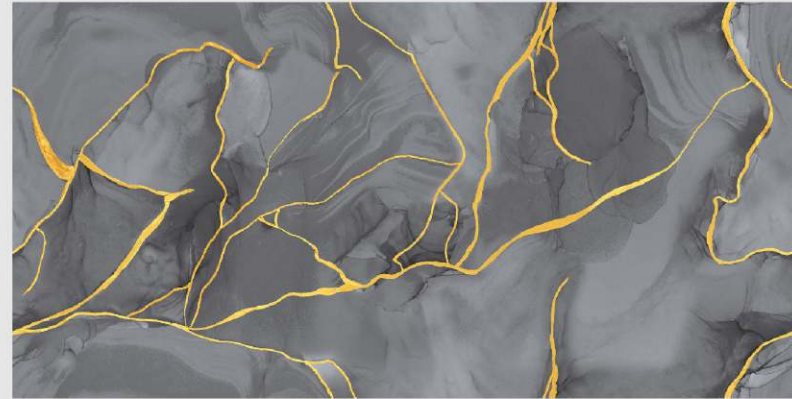

LIVOLLA®
GRANITO