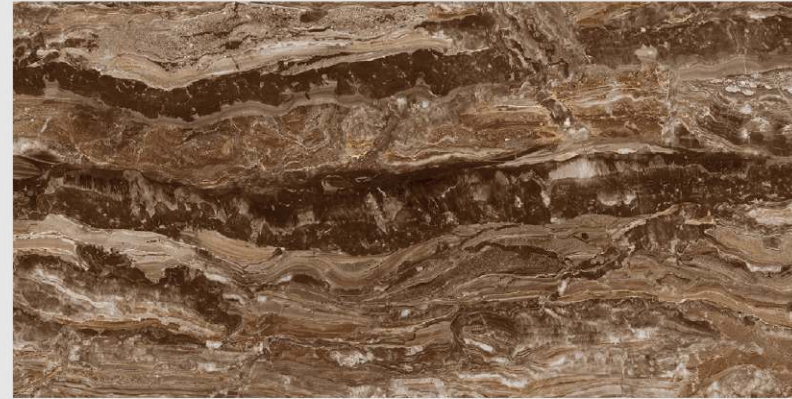

# GRAFITO CHOCO

LIVOLLA®  
GRANITO

DIMENSION :  
**600X1200MM**  
**60X120CM**

SURFACE :  
**HIGH GLOSSY**  
**SURFACE**

AVAILABLE RANDOMS :  
**3**

 [BACK TO INDEX](#)