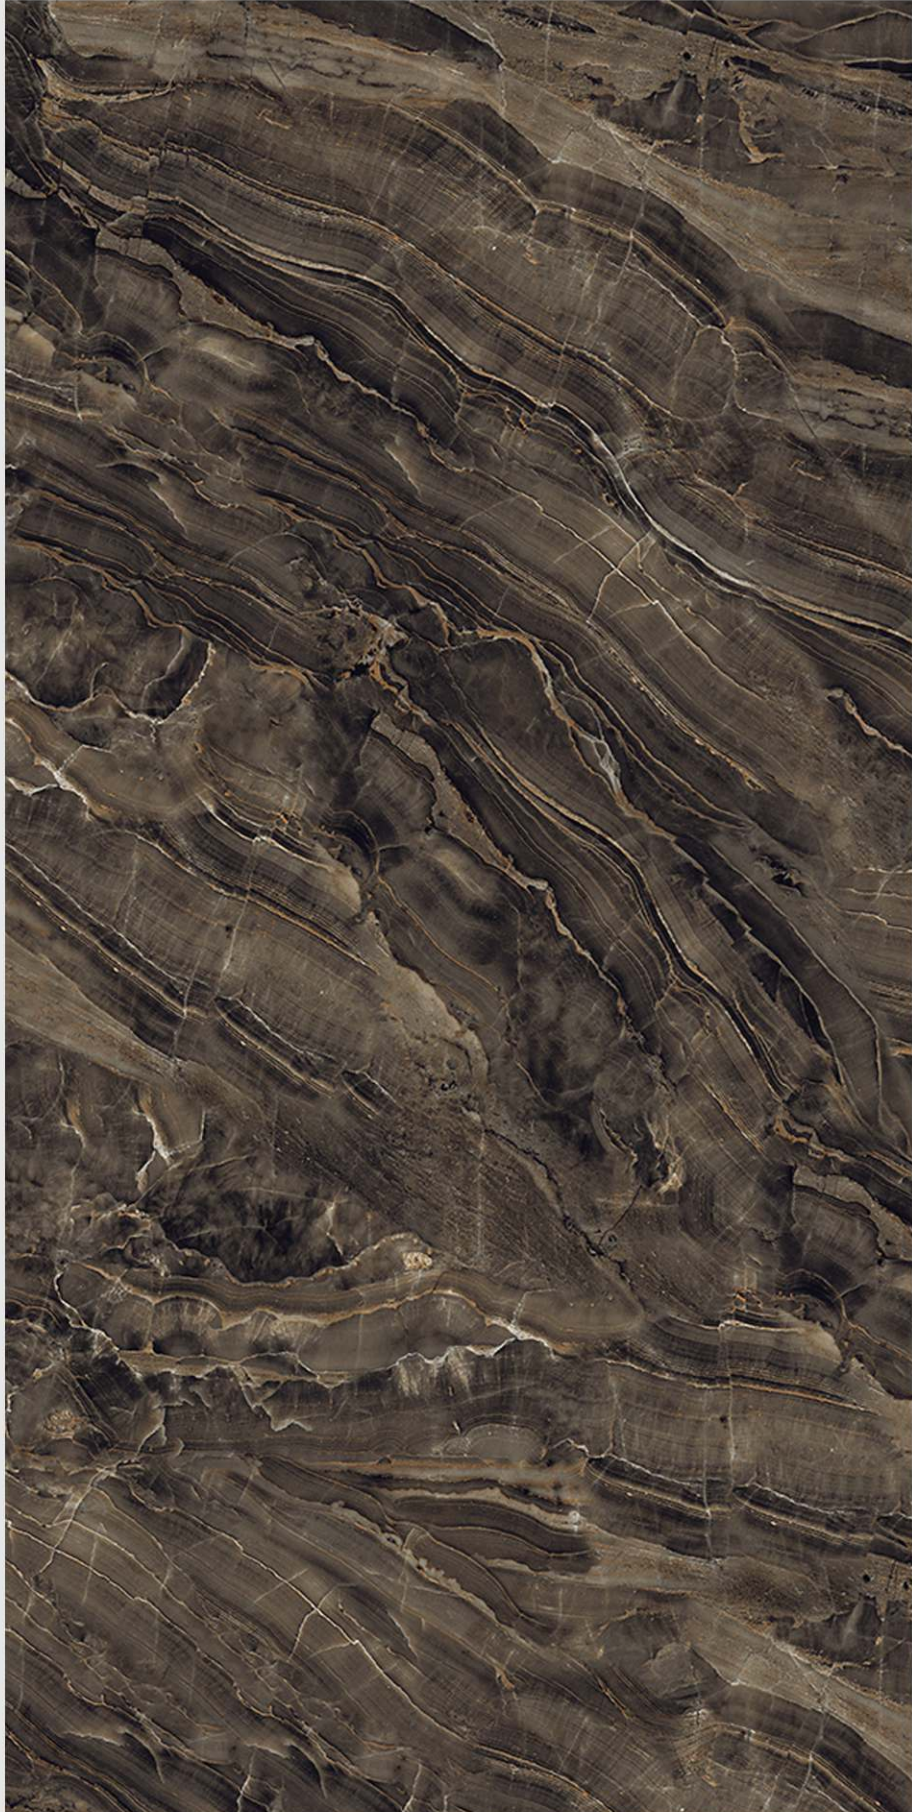

BAFFIN BRONZE