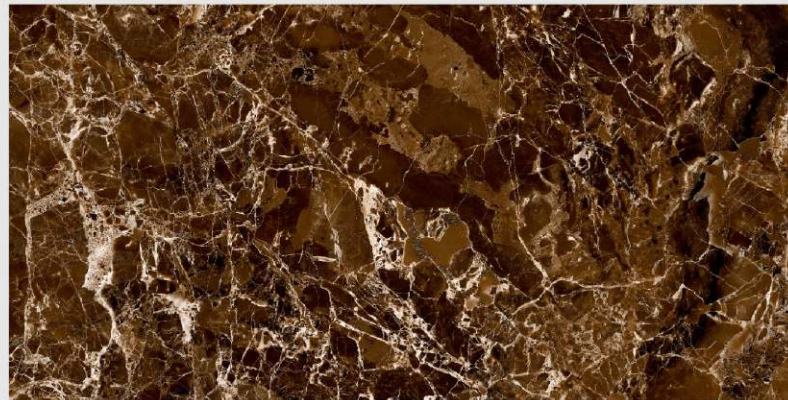

# LEZARIO CHOCO

LIVOLLA®  
GRANITO

DIMENSION :  
**600X1200MM**  
**60X120CM**

SURFACE :  
**HIGH GLOSSY**  
**SURFACE**

AVAILABLE RANDOMS :  
**3**

 [BACK TO INDEX](#)