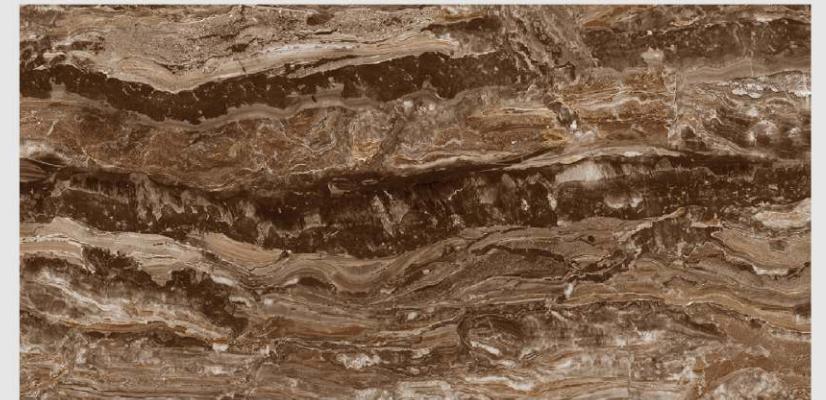

# GRAFITO CHOCO

LIVOLLA®  
GRANITO

DIMENSION :  
**600X1200MM**  
**60X120CM**

SURFACE :  
**HIGH GLOSSY**  
**SURFACE**

AVAILABLE RANDOMS :  
**3**

 [BACK TO INDEX](#)