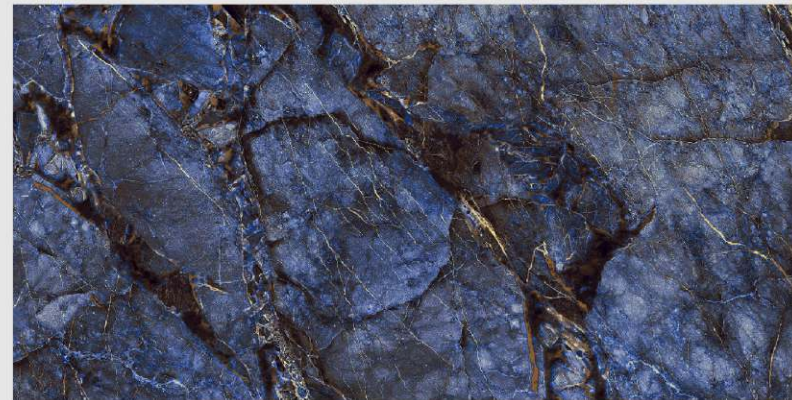

LIVOLLA®
GRANITO