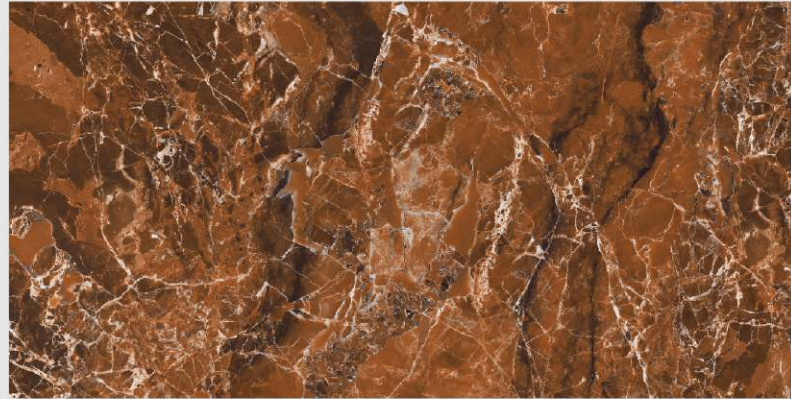

# LEZARIO BROWN

LIVOLLA®  
GRANITO

DIMENSION :  
**600X1200MM**  
**60X120CM**

SURFACE :  
**HIGH GLOSSY**  
**SURFACE**

AVAILABLE RANDOMS :  
**3**

 [BACK TO INDEX](#)