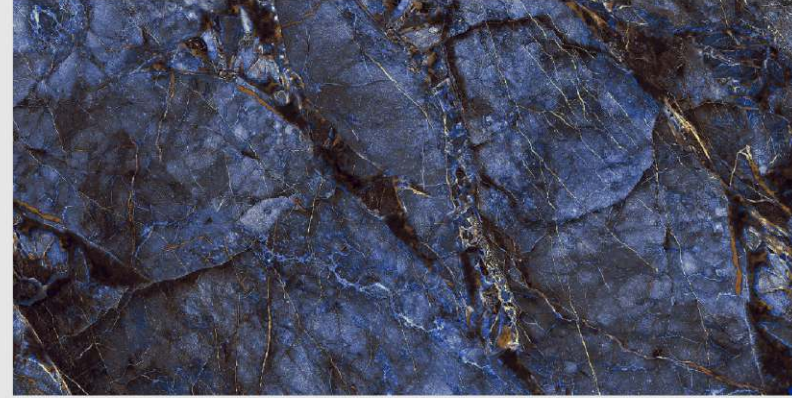

LIVOLLA®
GRANITO