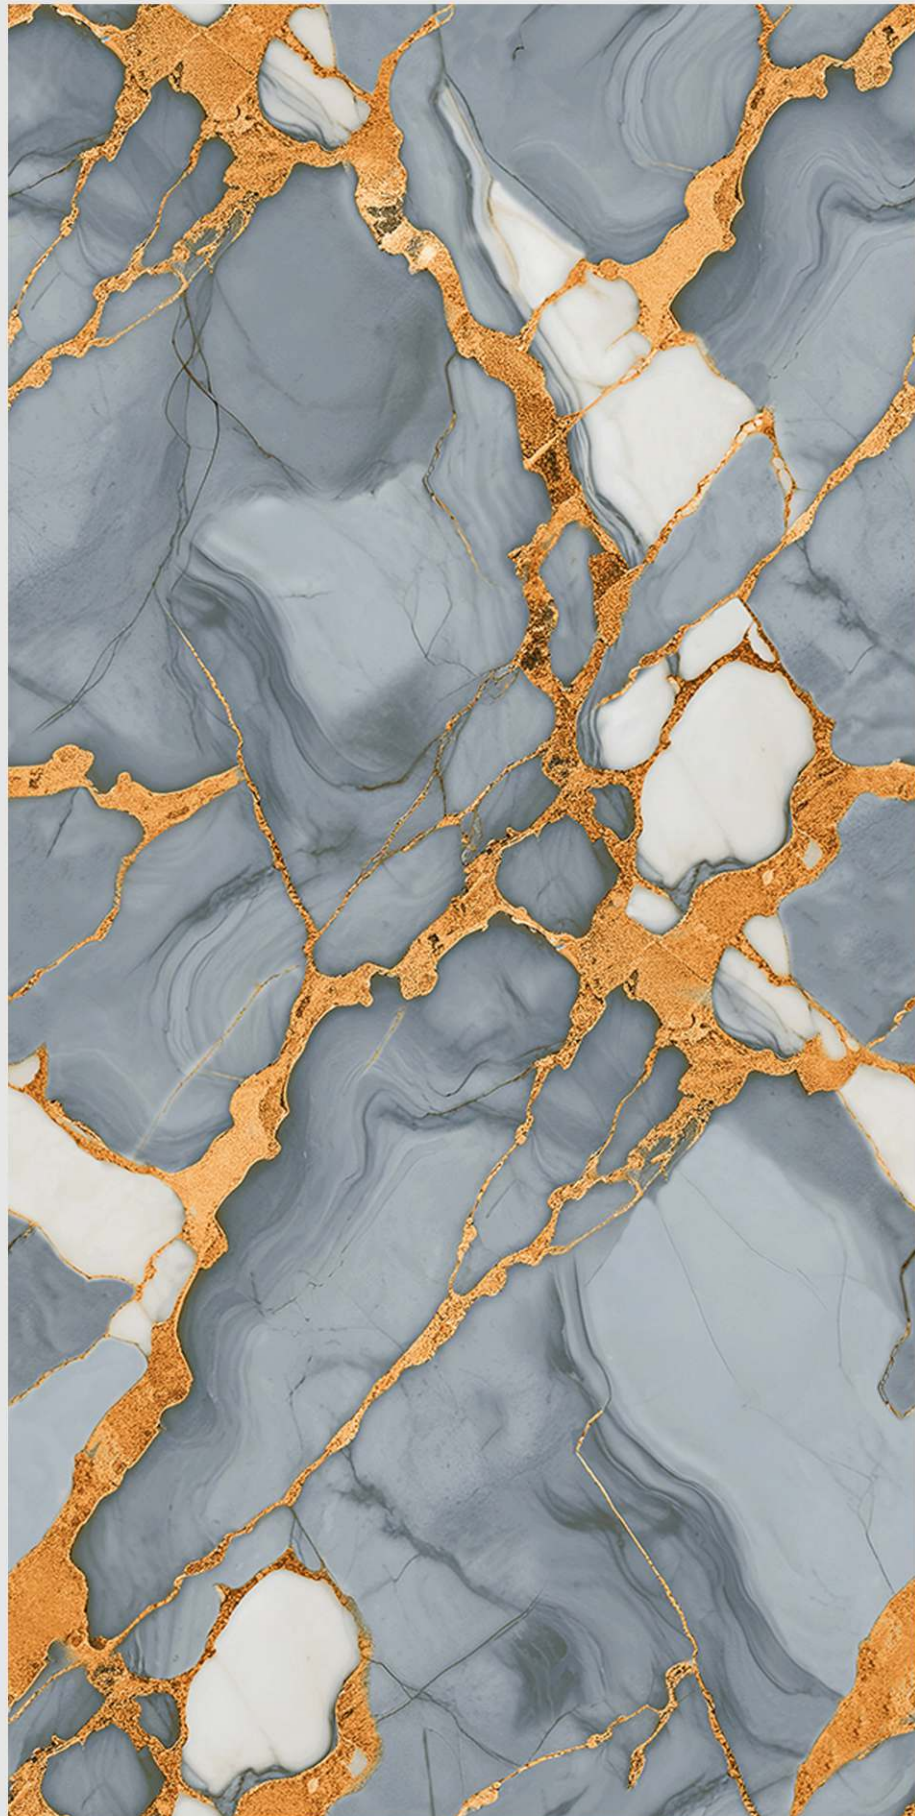

ALICE NATURAL