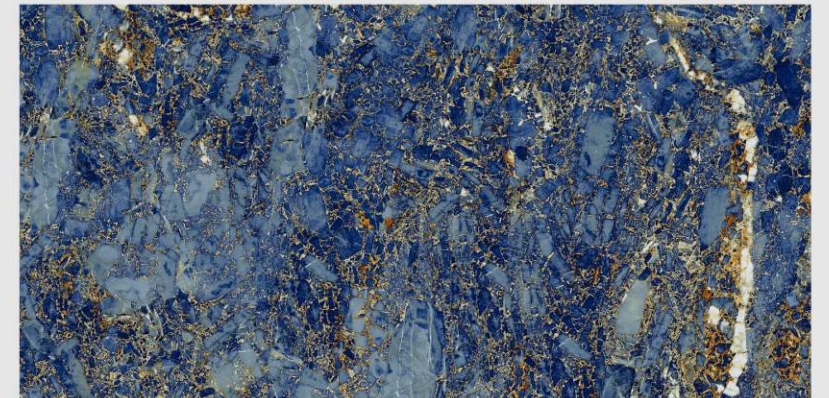

LIVOLLA®
GRANITO