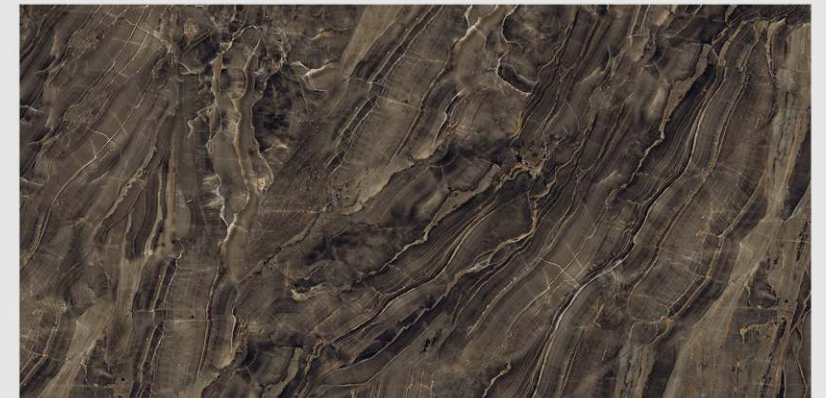

# BAFFIN BRONZE

LIVOLLA®  
GRANITO

DIMENSION :  
**600X1200MM**  
**60X120CM**

SURFACE :  
**HIGHGLOSSY**  
**SURFACE**

AVAILABLE RANDOMS :  
**4**

 [BACK TO INDEX](#)