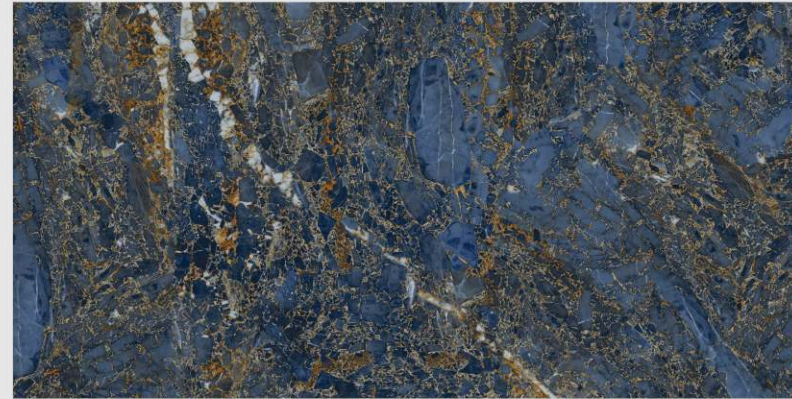

LIVOLLA®
GRANITO