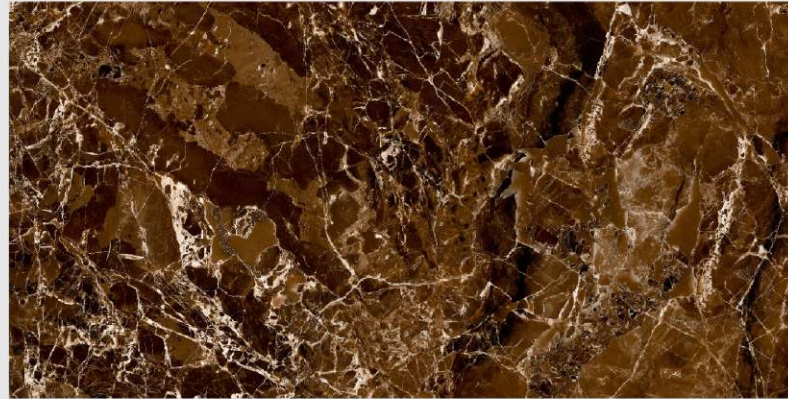

# LEZARIO CHOCO

LIVOLLA®  
GRANITO

DIMENSION :  
**600X1200MM**  
**60X120CM**

SURFACE :  
**HIGH GLOSSY**  
**SURFACE**

AVAILABLE RANDOMS :  
**3**

 [BACK TO INDEX](#)