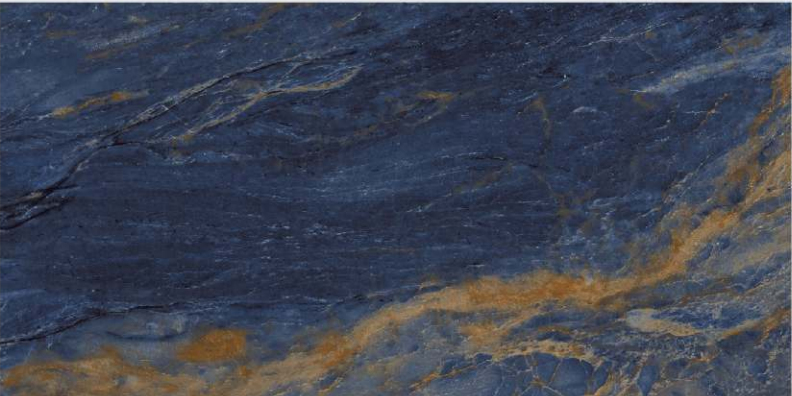

LIVOLLA®
GRANITO