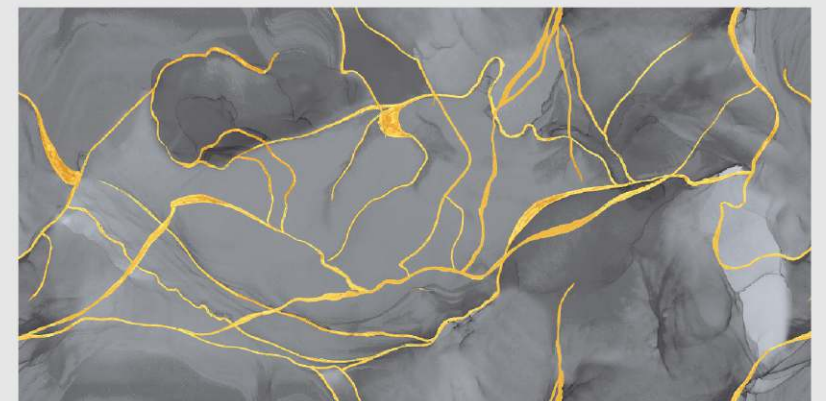

LIVOLLA®
GRANITO