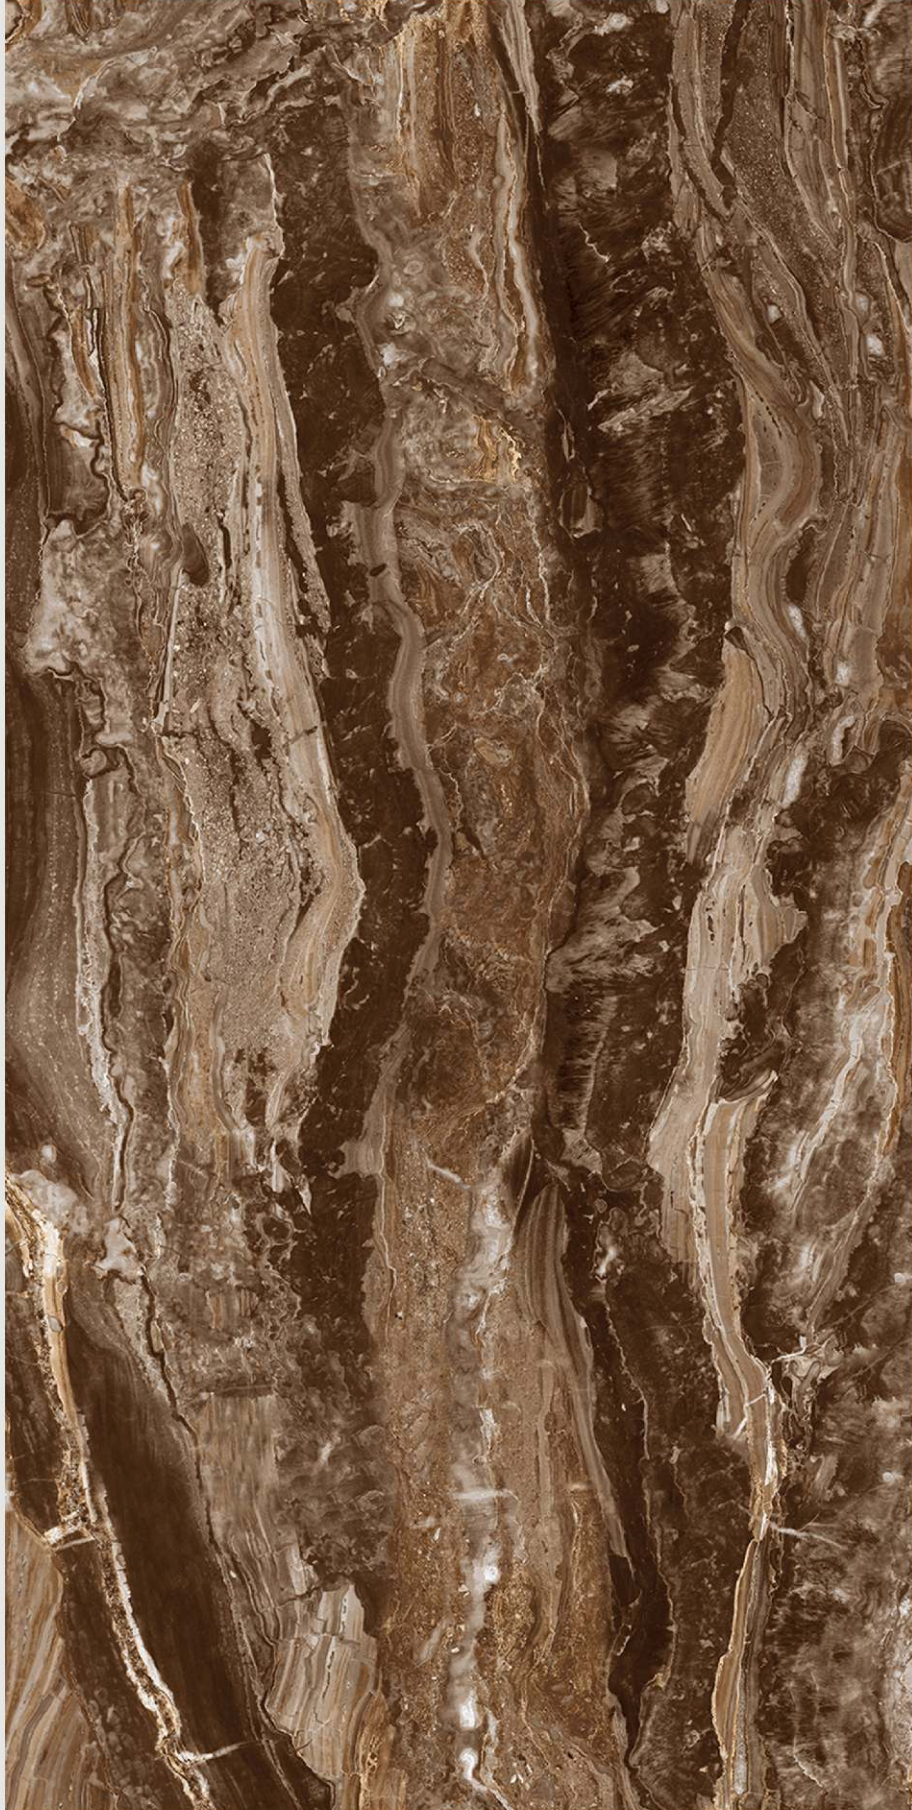

GRAFITO CHOCO