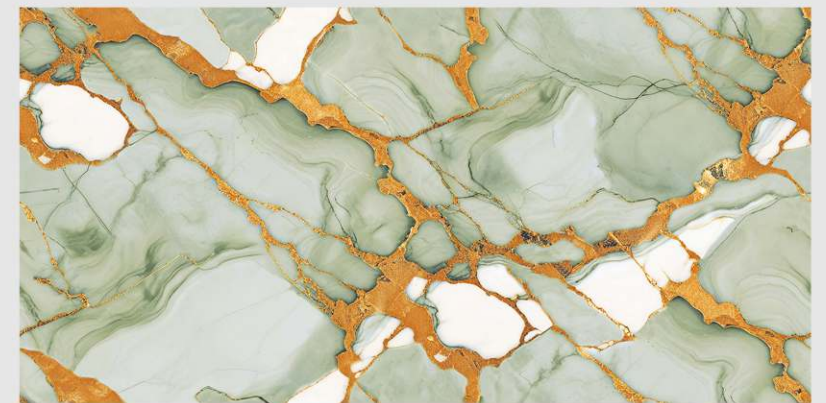

LIVOLLA®
GRANITO