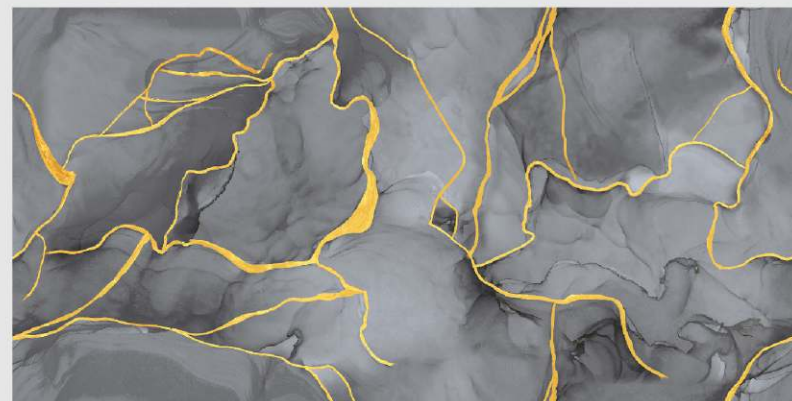

LIVOLLA®
GRANITO