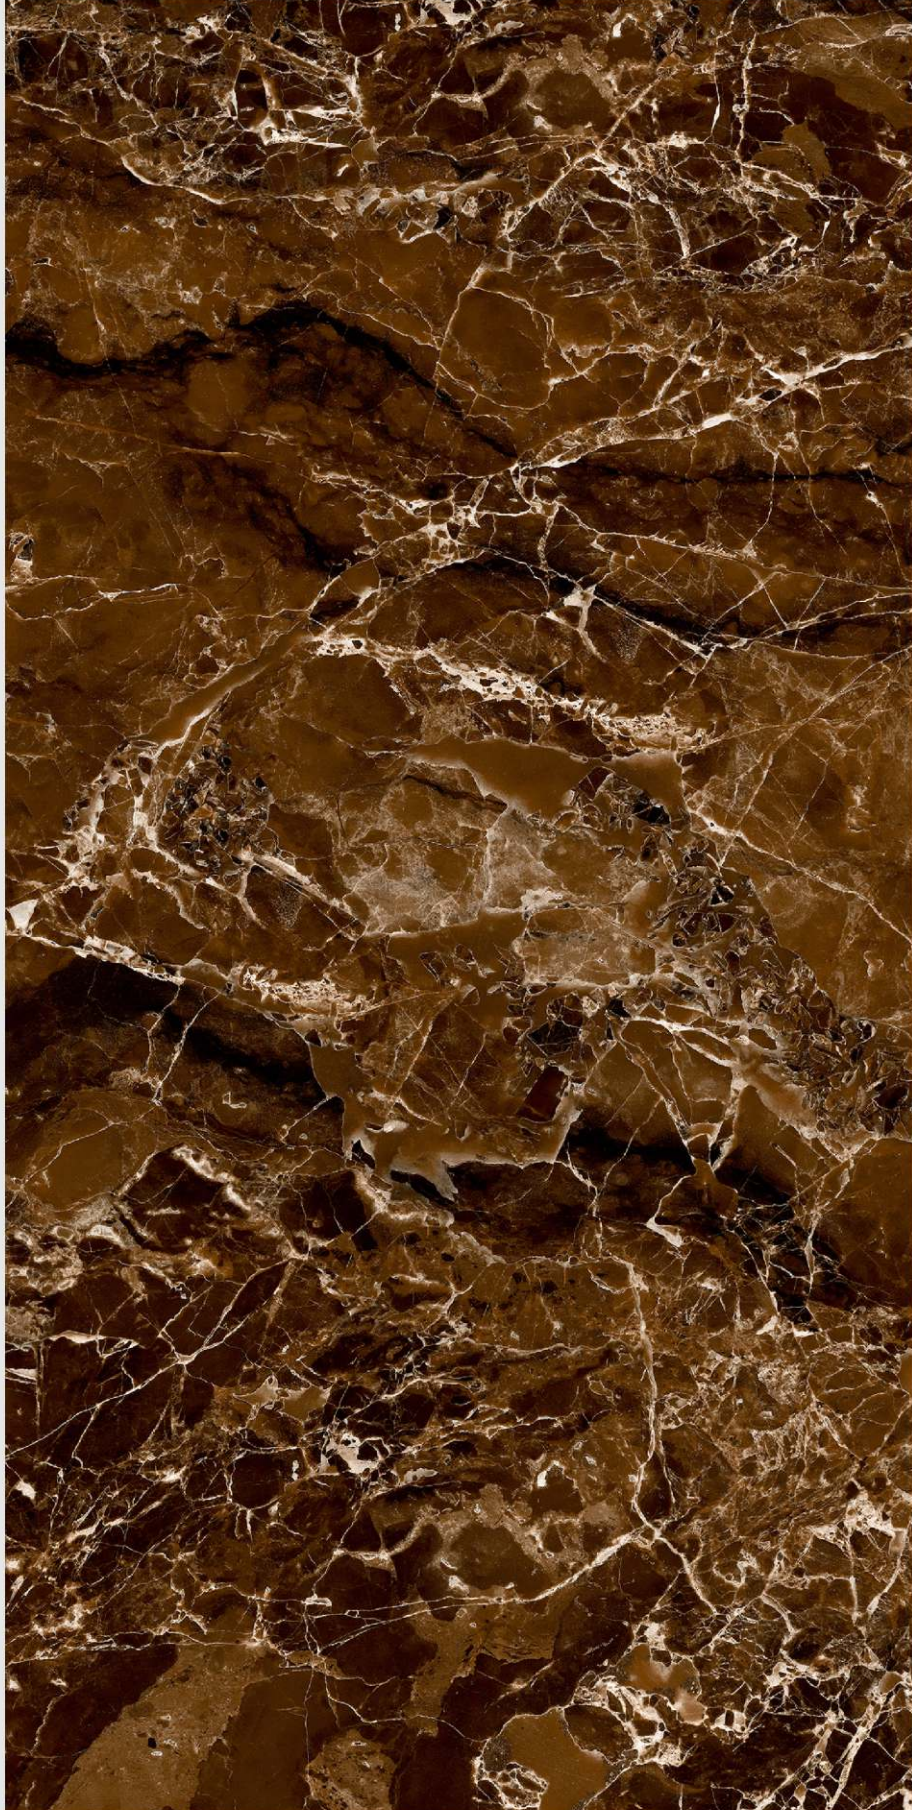

LEZARIO CHOCO