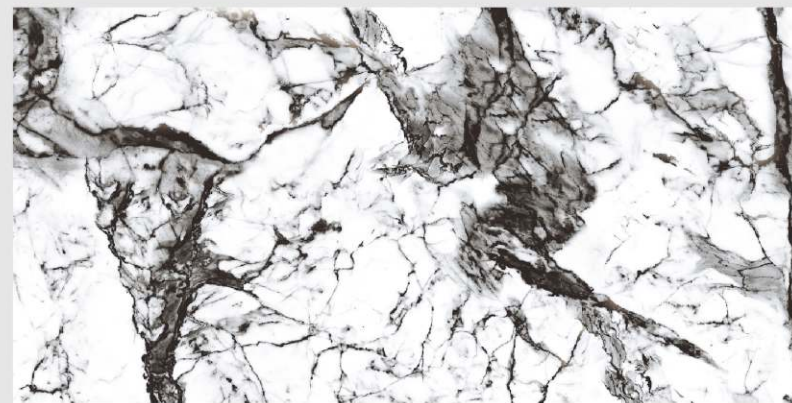

LIVOLLA®
GRANITO