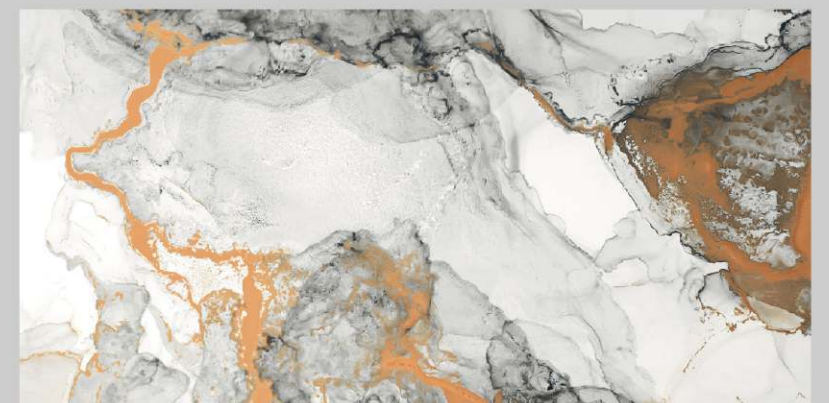

LIVOLLA®
GRANITO