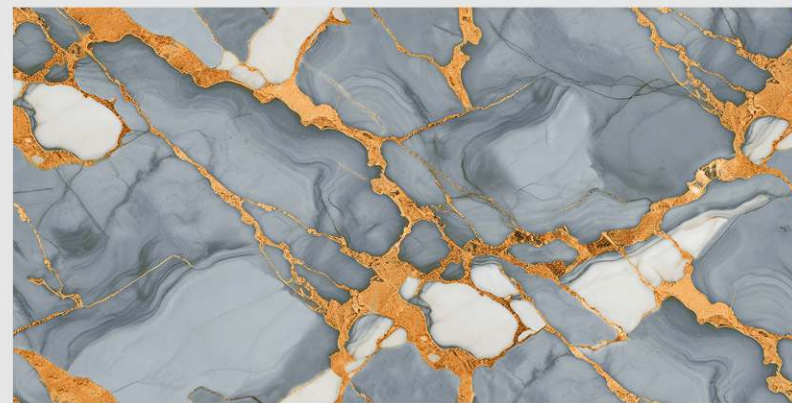

LIVOLLA®
GRANITO