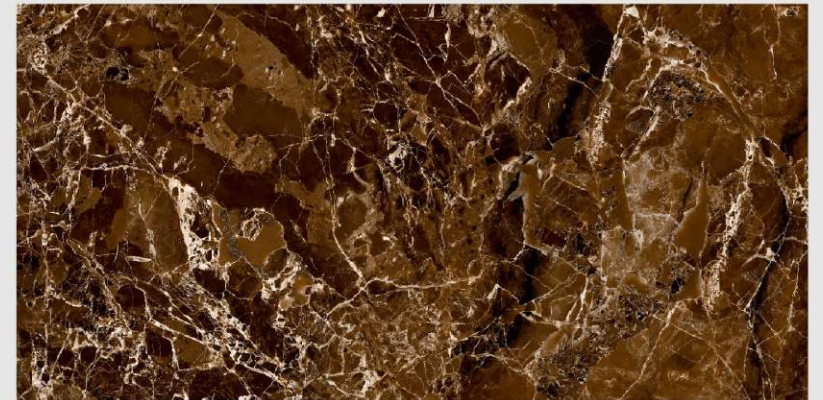

# LEZARIO CHOCO

LIVOLLA®  
GRANITO

DIMENSION :  
**600X1200MM**  
**60X120CM**

SURFACE :  
**HIGH GLOSSY**  
**SURFACE**

AVAILABLE RANDOMS :  
**3**

 [BACK TO INDEX](#)