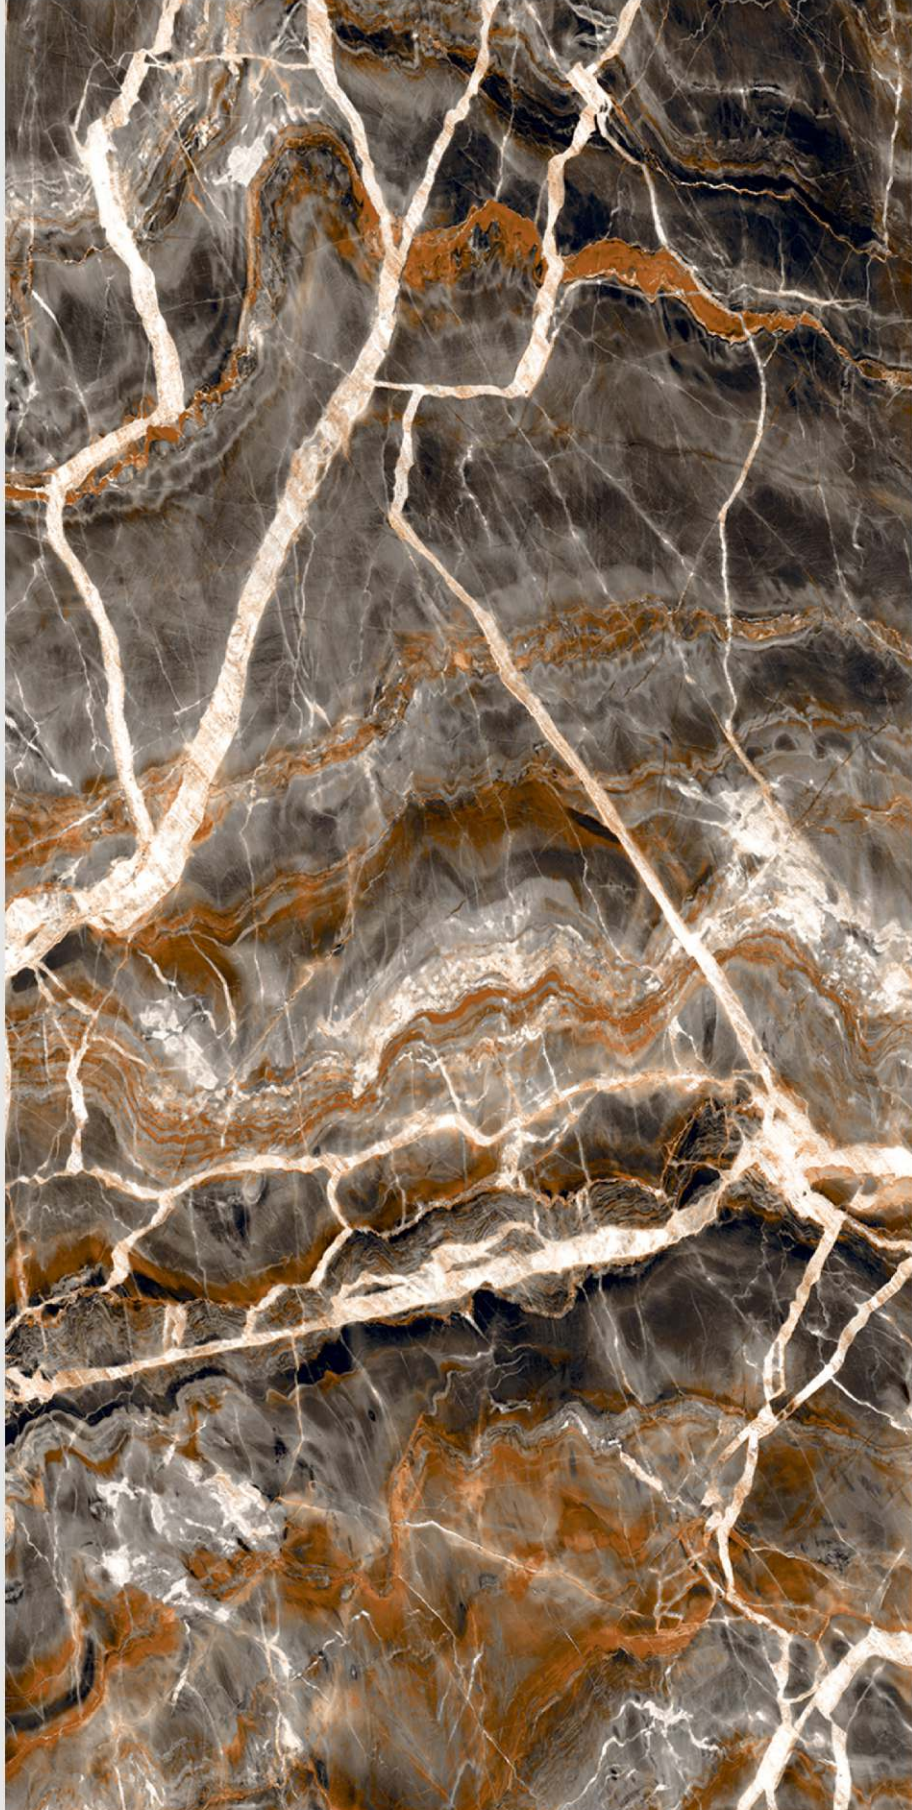

CRACON BROWN