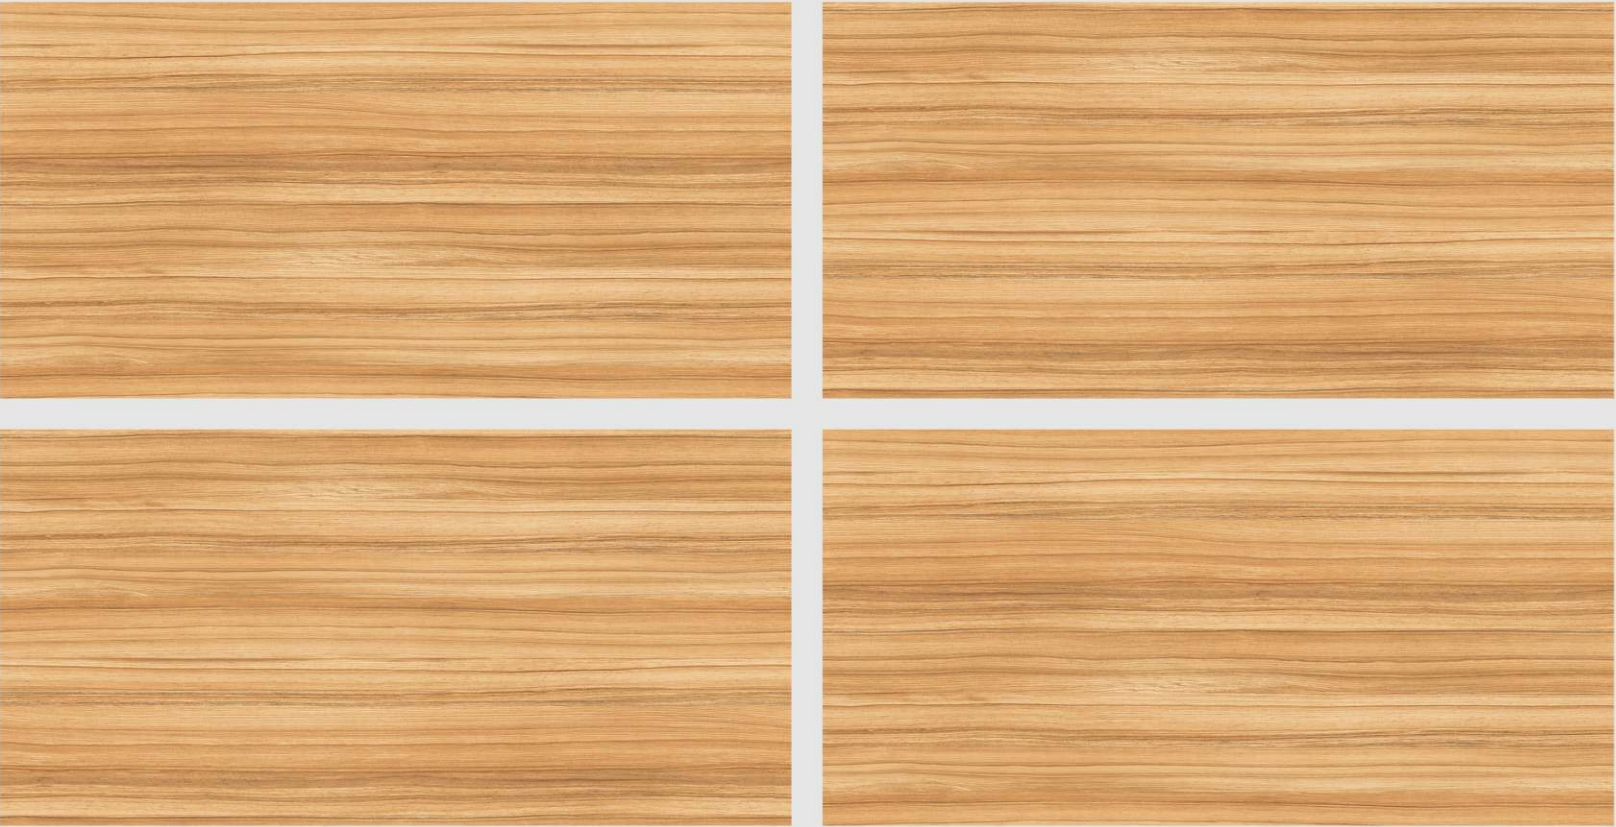

CARAVISTA BEIGE

DIMENSION :
600X1200MM
60X120CM

SURFACE :
MATT SURFACE

AVAILABLE RANDOMS :
3

[BACK TO INDEX](#)

TECHNICAL CHARACTERISTICS

1 Easy To Clean	5 Frost Resistant
2 Hygienic / Antibacterial Surface	6 Scratch Resistant
3 Water Resistant	7 Chemical & Stain Resistant
4 Impact Resistant	8 Fire Resistant