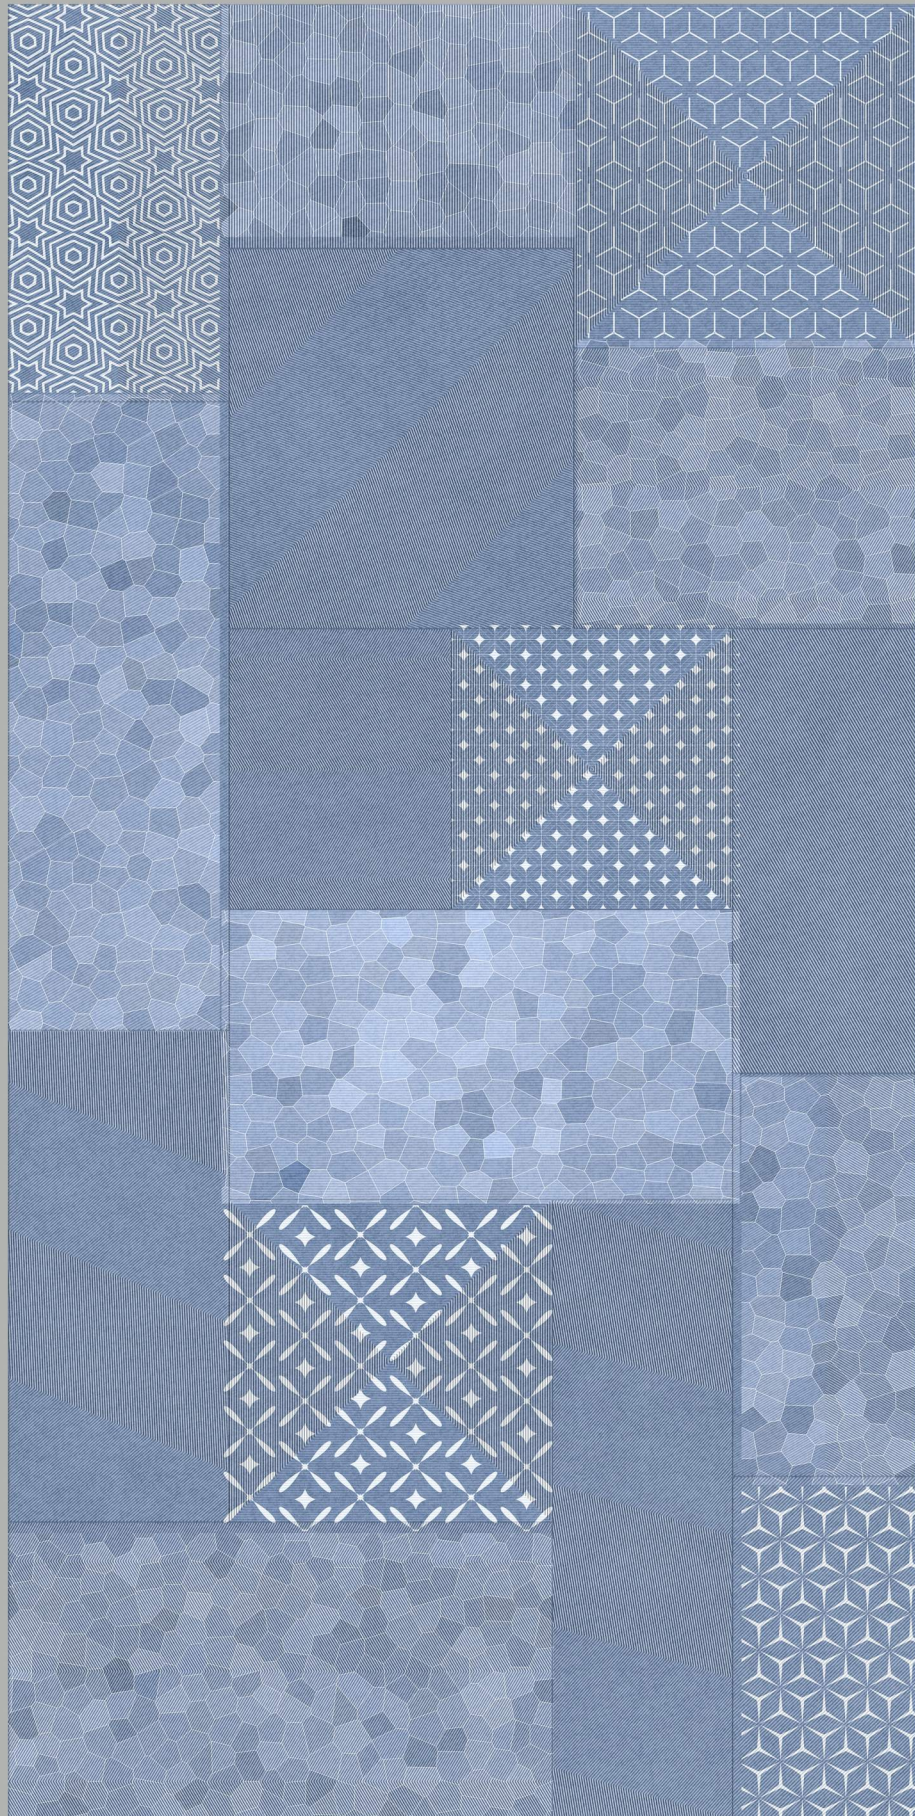

LIVOLLA[®]
GRANITO

WEAVER BLUE-DECOR

PUNCH

WEAVER BLUE-DK

PLAIN

DIMENSION :
600X1200MM

SURFACE :
MATT FINISH

 [BACK TO INDEX](#)