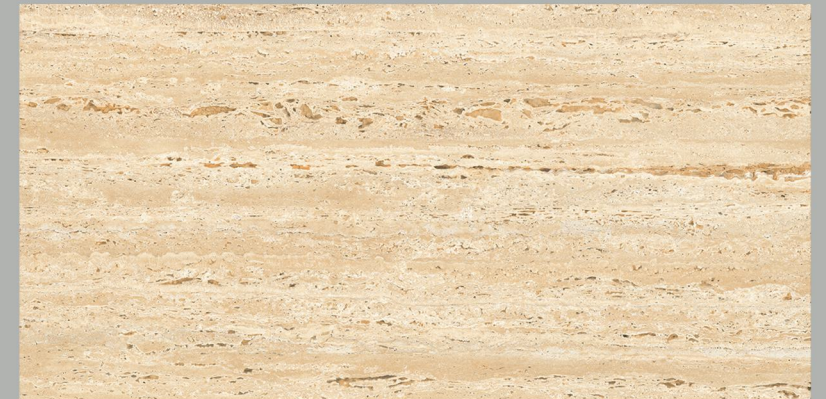

TRAVERTINO BEIGE

PUNCH

LIVOLLA[®]
GRANITO

PLAIN

DIMENSION :
600X1200MM

SURFACE :
MATT FINISH
WITH CARVING

 [BACK TO INDEX](#)

TECHNICAL CHARACTERISTICS