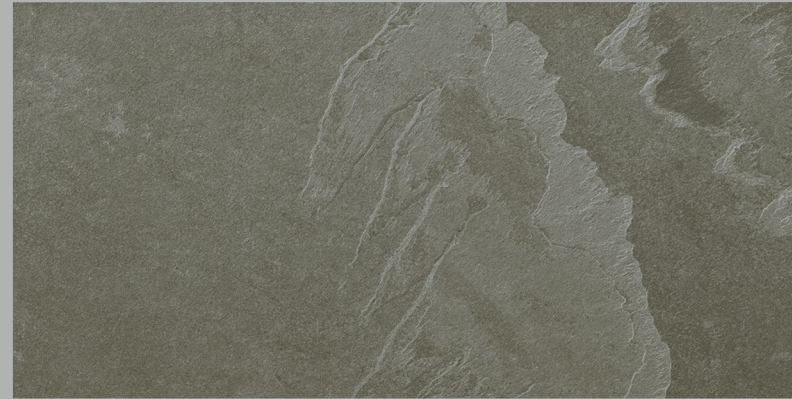

PLAIN

DIMENSION :
600X1200MM

SURFACE :
MATT FINISH
WITH CARVING

[BACK TO INDEX](#)

TECHNICAL CHARACTERISTICS

1 Easy To Clean	5 Frost Resistant
2 Hygienic / Antibacterial Surface	6 Scratch Resistant
3 Water Resistant	7 Chemical & Stain Resistant
4 Impact Resistant	8 Fire Resistant