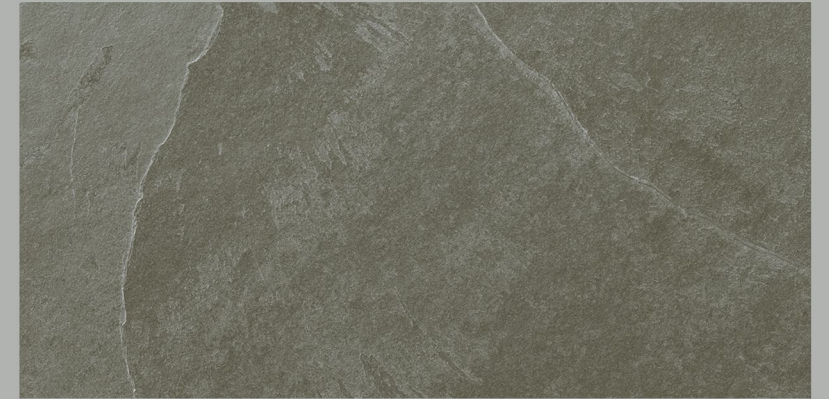

PLAIN

DIMENSION :
600X1200MM

SURFACE :
MATT FINISH
WITH CARVING

[BACK TO INDEX](#)

TECHNICAL CHARACTERISTICS

1 Easy To Clean	5 Frost Resistant
2 Hygienic / Antibacterial Surface	6 Scratch Resistant
3 Water Resistant	7 Chemical & Stain Resistant
4 Impact Resistant	8 Fire Resistant