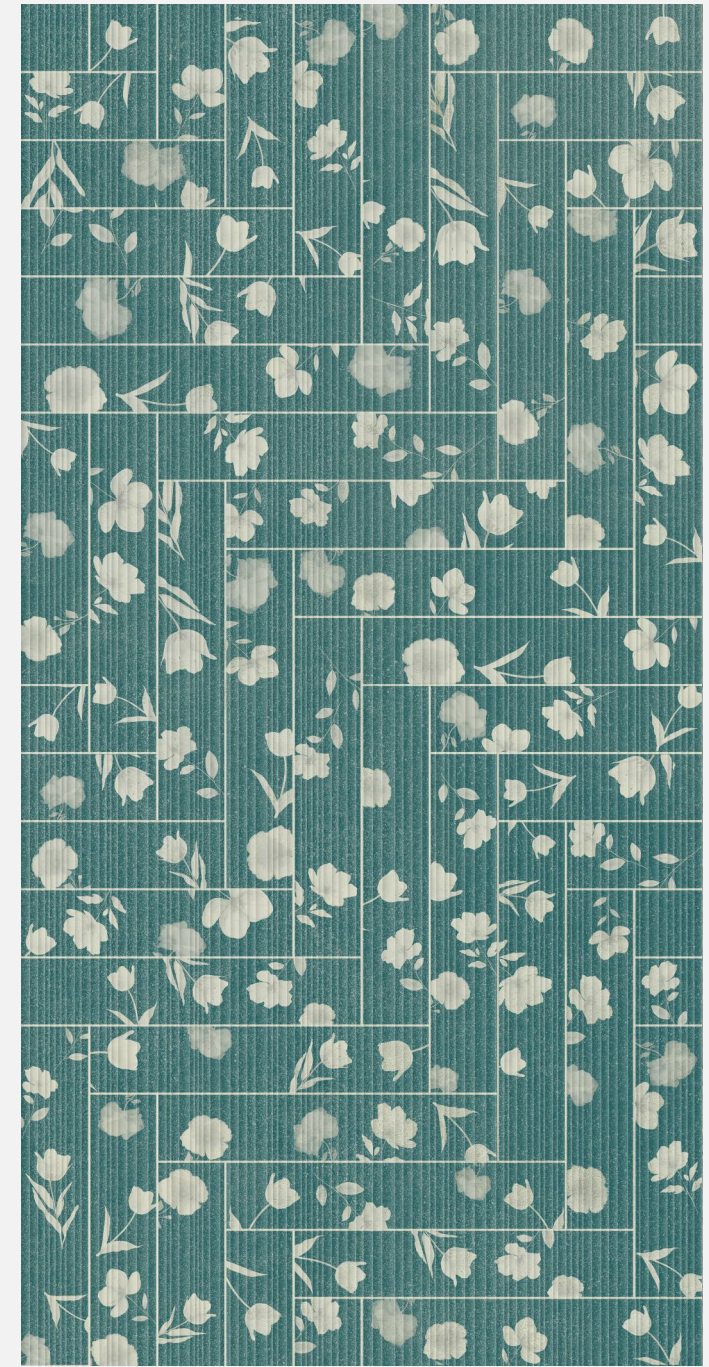

HOSPITALITY

COMMERCIAL
SPACE

PUNCH EFFECT

LINING PUNCH

CEMENTO BLUE DECOR

Index

**BRAZILIA
CREMA PLAIN**

**BRAZILIA
CREMA DECOR**