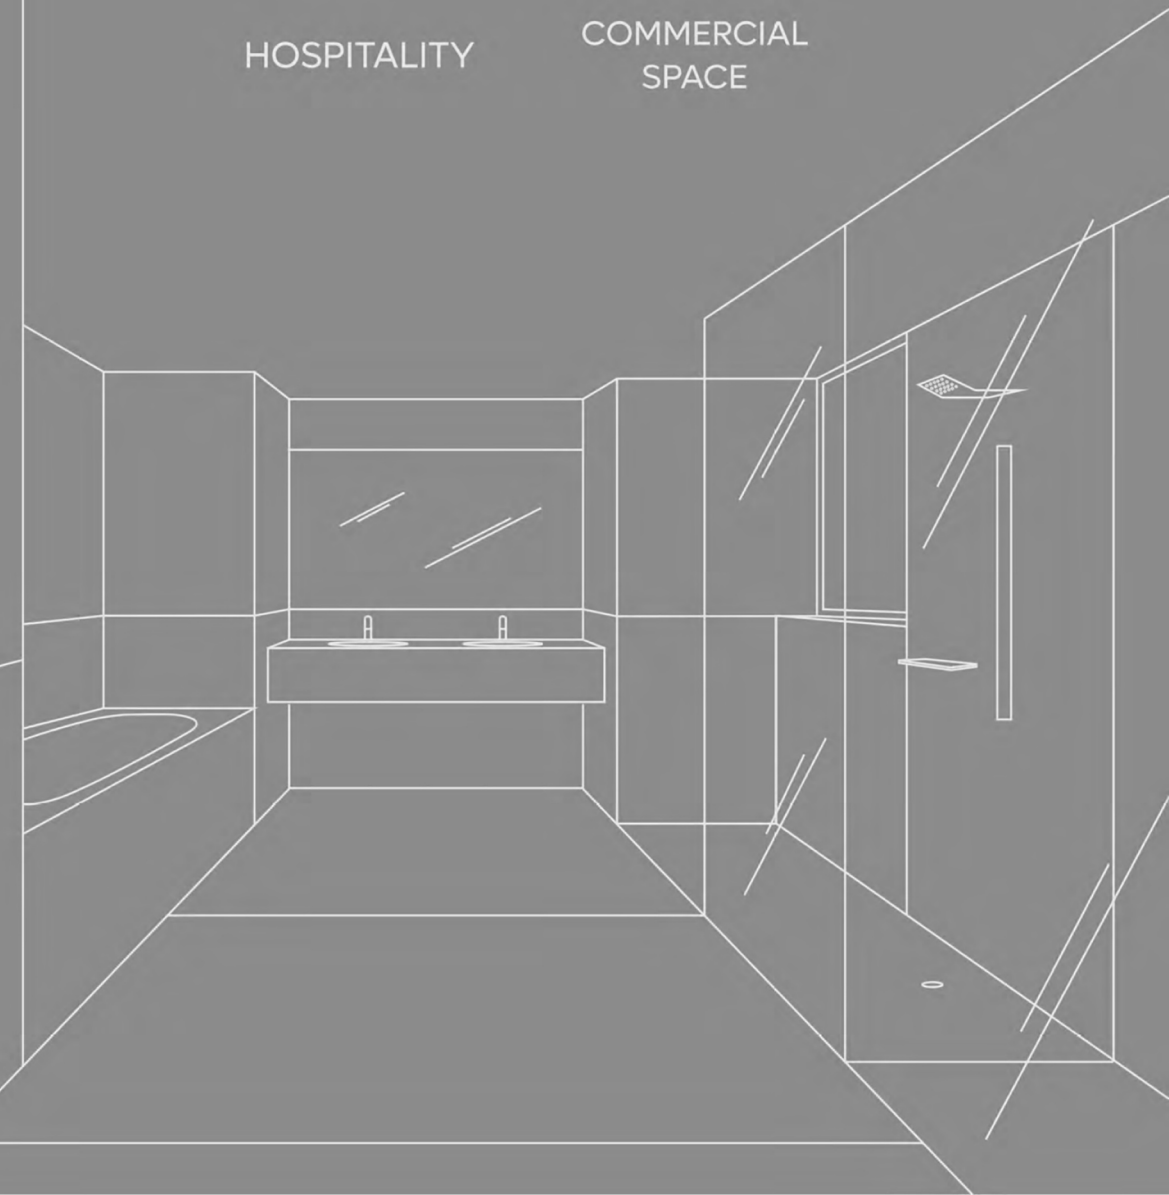

product

FEATURES & APPLICATIONS

HYGIENIC

RESISTANT TO ICE
AND FROST

FIRE &
HIGH-TEMPERATURE
RESISTANT

SCRATCH &
IMPACT RESISTANT

CHEMICAL &
STAIN RESISTANCE

UNALTERABLE
TO UV RAYS

BENDING STRENGTH

EASY TO
CLEAN

100% NATURAL
& RECYCLABLE

WATERPROOF

HOME
INDOOR

EXTERNAL
CLADDING

SHOP &
BOUTIQUE

OFFICE
BUILDING

HOSPITALITY

COMMERCIAL
SPACE