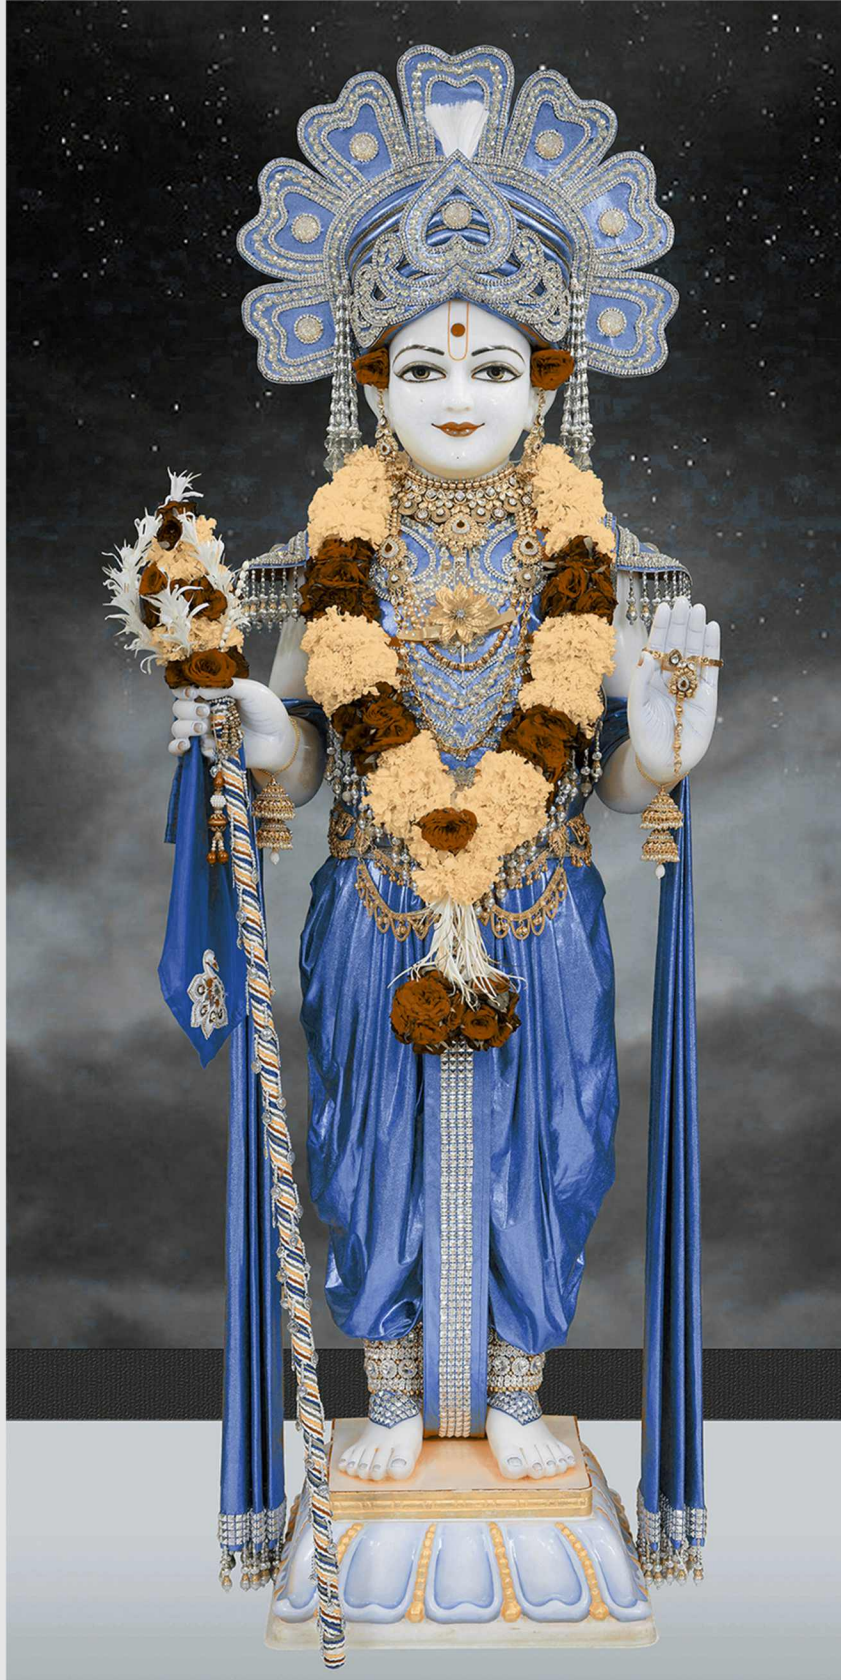

POSTER 62

DIMENSION :
600X1200MM
60X120CM

LIVOLLA®
GRANITO

POSTER 46