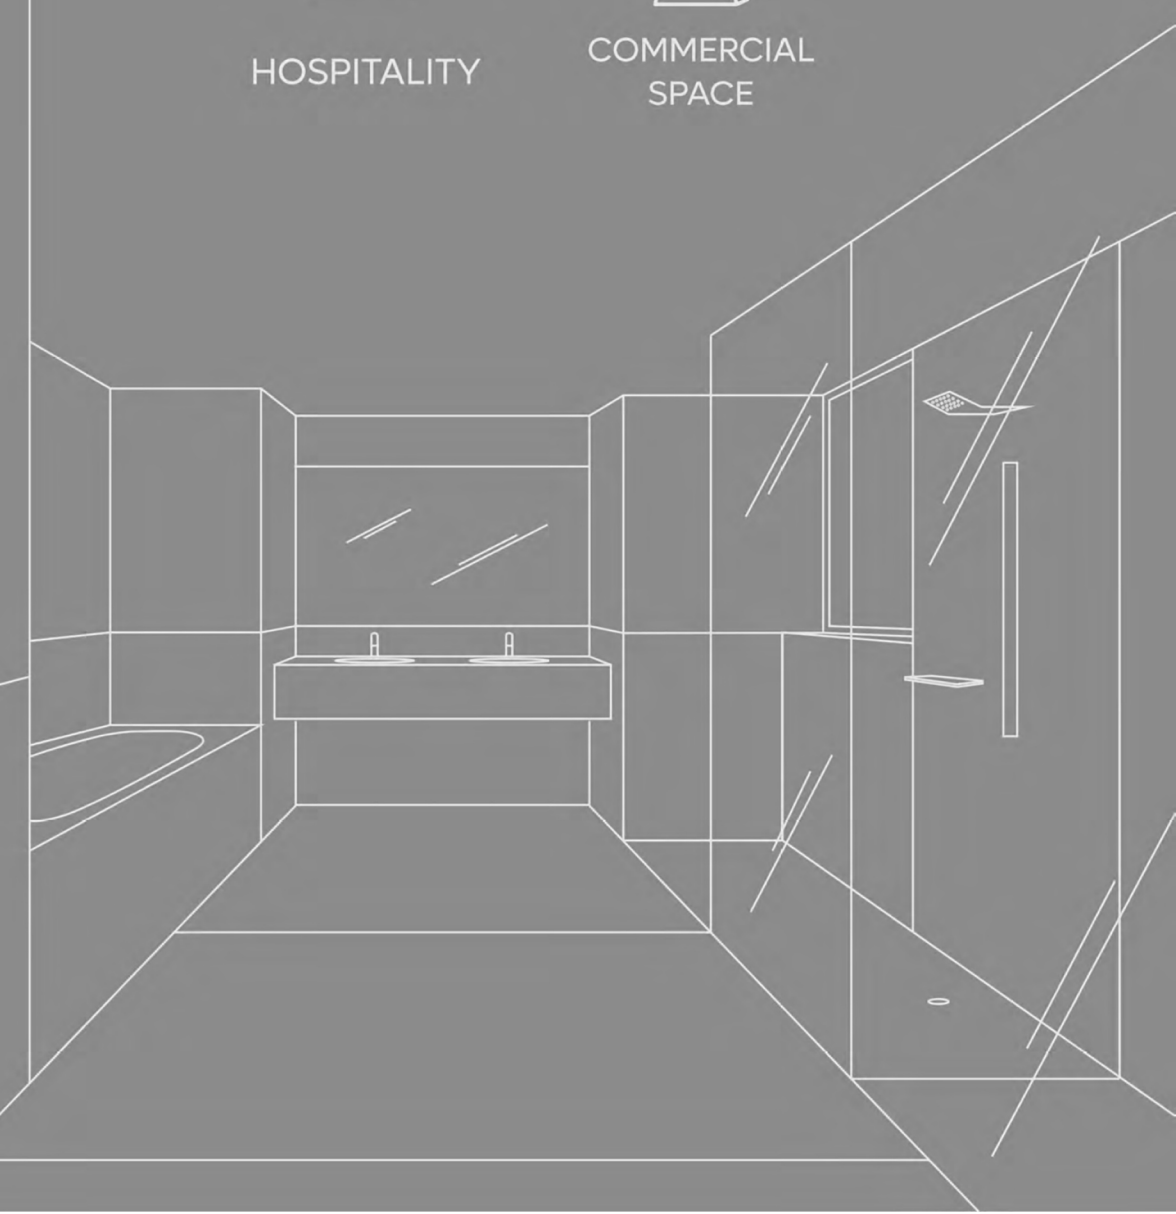

HOSPITALITY

COMMERCIAL
SPACE

DIMENSION :
600X1200MM
60X120CM

LIVOLLA®
GRANITO

POSTER 01

POSTER 03

POSTER 05

DIMENSION :
600X1200MM
60X120CM