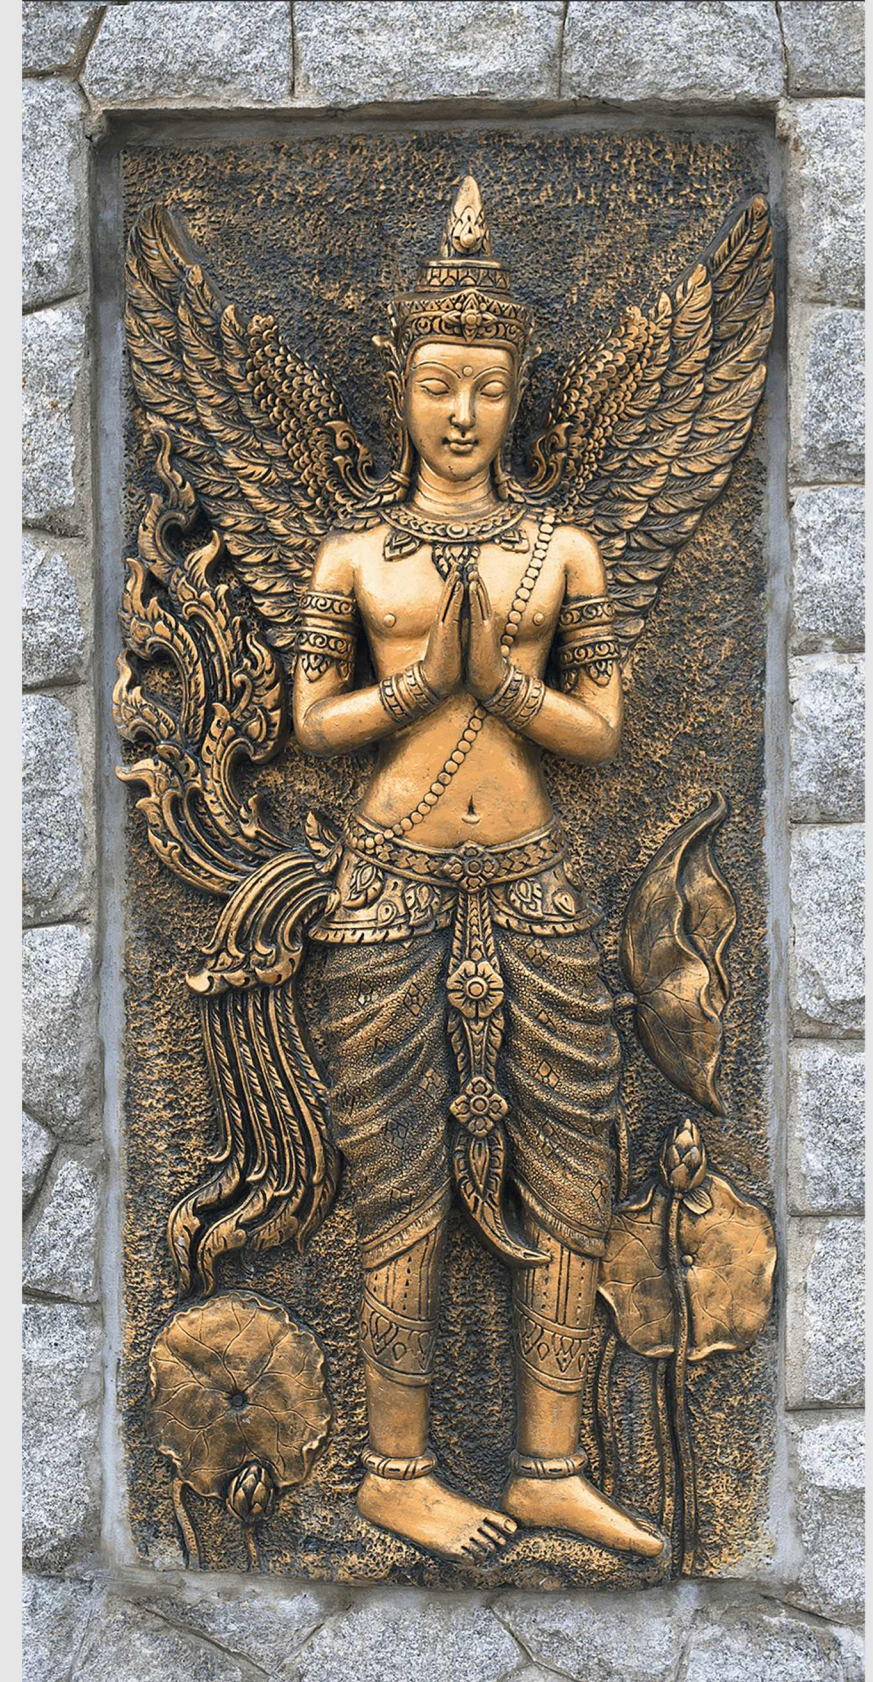

HOSPITALITY

COMMERCIAL
SPACE

DIMENSION :
600X1200MM
60X120CM

LIVOLLA®
GRANITO

POSTER 01

POSTER 03

POSTER 05

DIMENSION :
600X1200MM
60X120CM