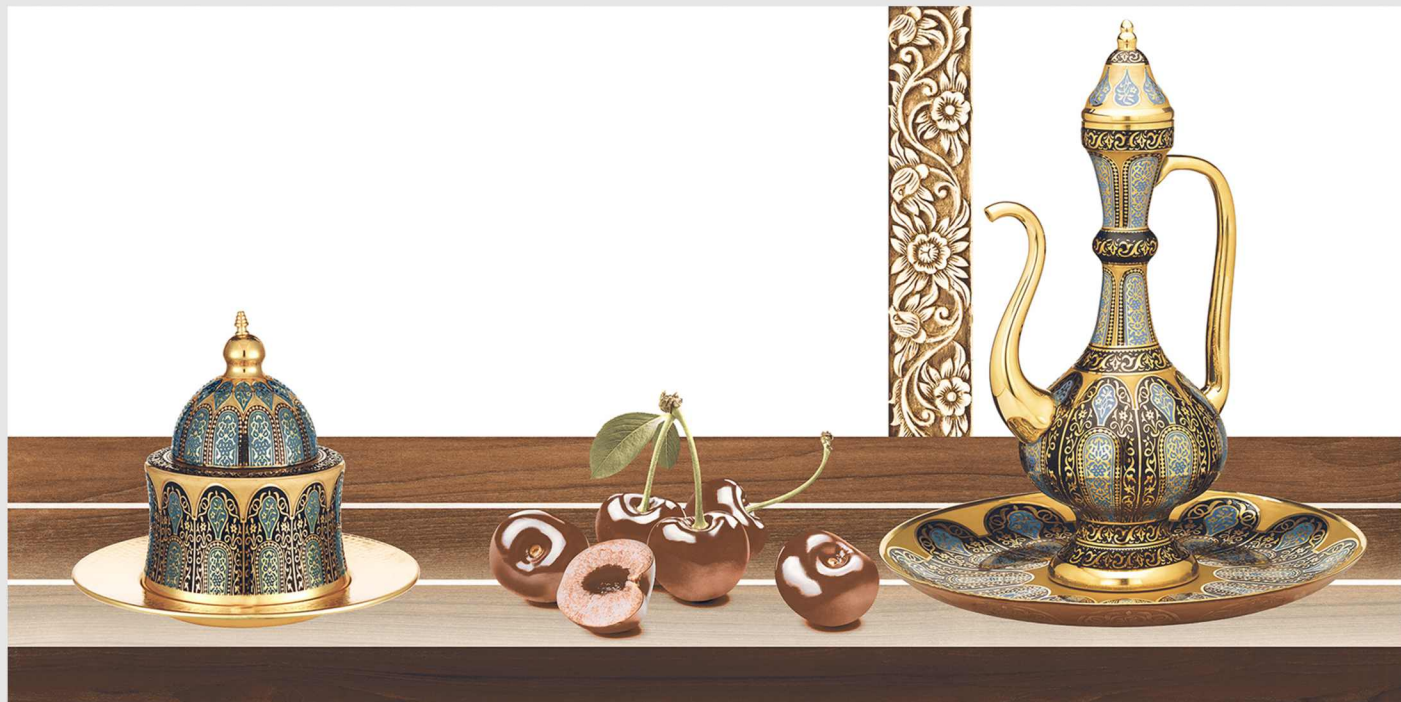

POSTER 104

DIMENSION :
600X1200MM
60X120CM

POSTER 105

POSTER 106

POSTER 107

POSTER 108

DIMENSION :
600X1200MM
60X120CM

LIVOLLA®
GRANITO