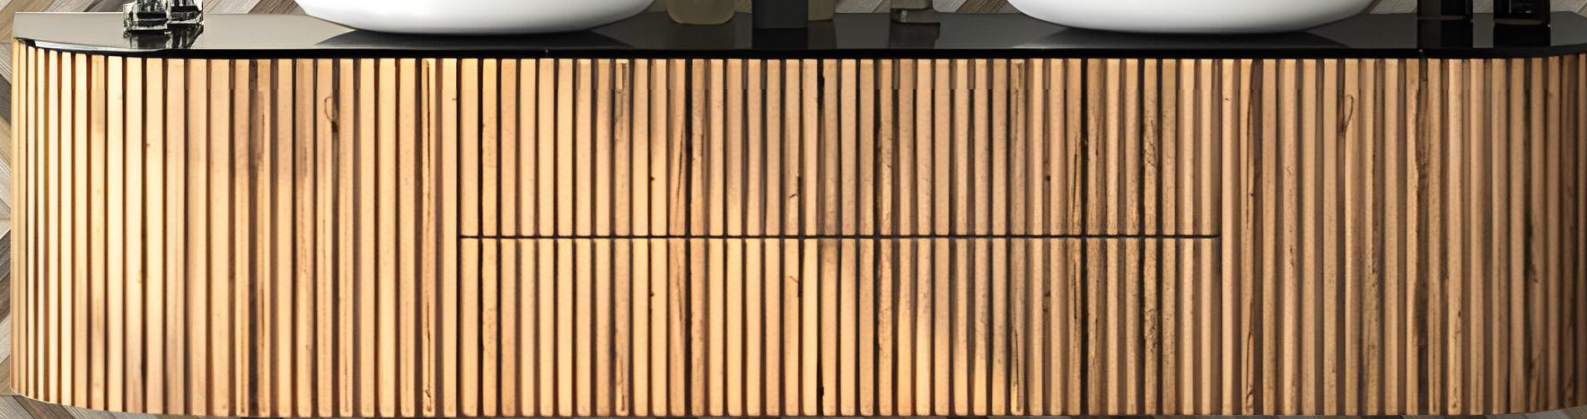

> ELEVATORS
> STAIRS

111 RIVER

LIVOLLA[®]
GRANITO

DIMENSION :
600X1200MM

SURFACE :
MATT FINISH WITH
RIVER PUNCH

 [BACK TO INDEX](#)

TECHNICAL CHARACTERISTICS

- | | |
|---|---|
| 1 Easy To Clean  | 5 Frost Resistant  |
| 2 Hygienic / Antibacterial Surface  | 6 Scratch Resistant  |
| 3 Water Resistant  | 7 Chemical & Stain Resistant  |
| 4 Impact Resistant  | 8 Fire Resistant  |