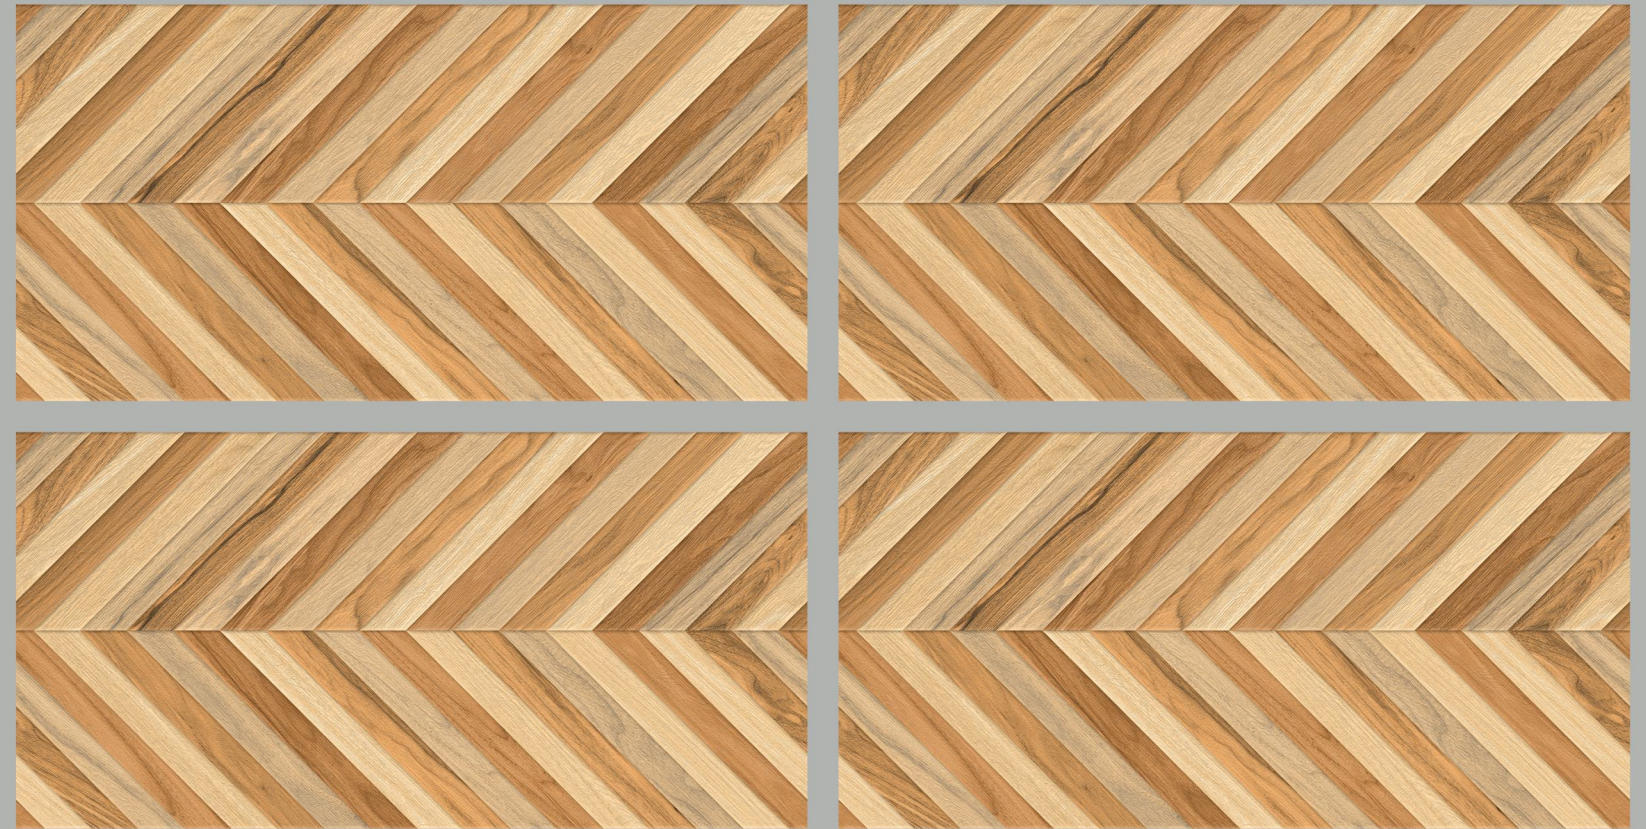

106 RIVER

LIVOLLA®
GRANITO

DIMENSION :
600X1200MM

SURFACE :
MATT FINISH WITH
RIVER PUNCH

[BACK TO INDEX](#)

TECHNICAL CHARACTERISTICS

1 Easy To Clean	5 Frost Resistant
2 Hygienic / Antibacterial Surface	6 Scratch Resistant
3 Water Resistant	7 Chemical & Stain Resistant
4 Impact Resistant	8 Fire Resistant