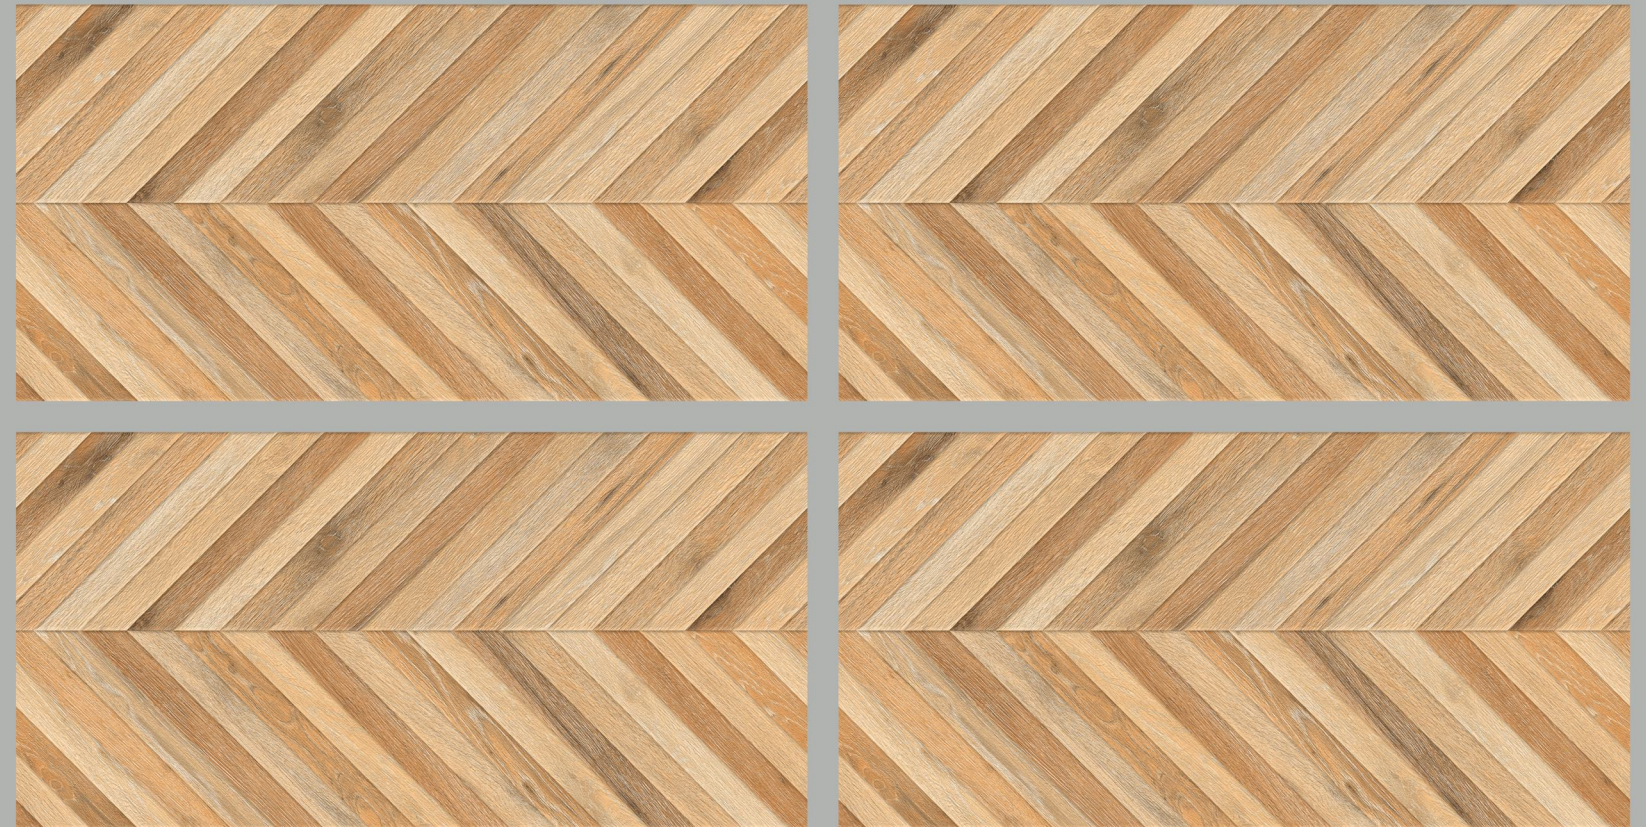

104 RIVER

LIVOLLA®
GRANITO

DIMENSION :
600X1200MM

SURFACE :
MATT FINISH WITH
RIVER PUNCH

[BACK TO INDEX](#)

TECHNICAL CHARACTERISTICS

1 Easy To Clean	5 Frost Resistant
2 Hygienic / Antibacterial Surface	6 Scratch Resistant
3 Water Resistant	7 Chemical & Stain Resistant
4 Impact Resistant	8 Fire Resistant