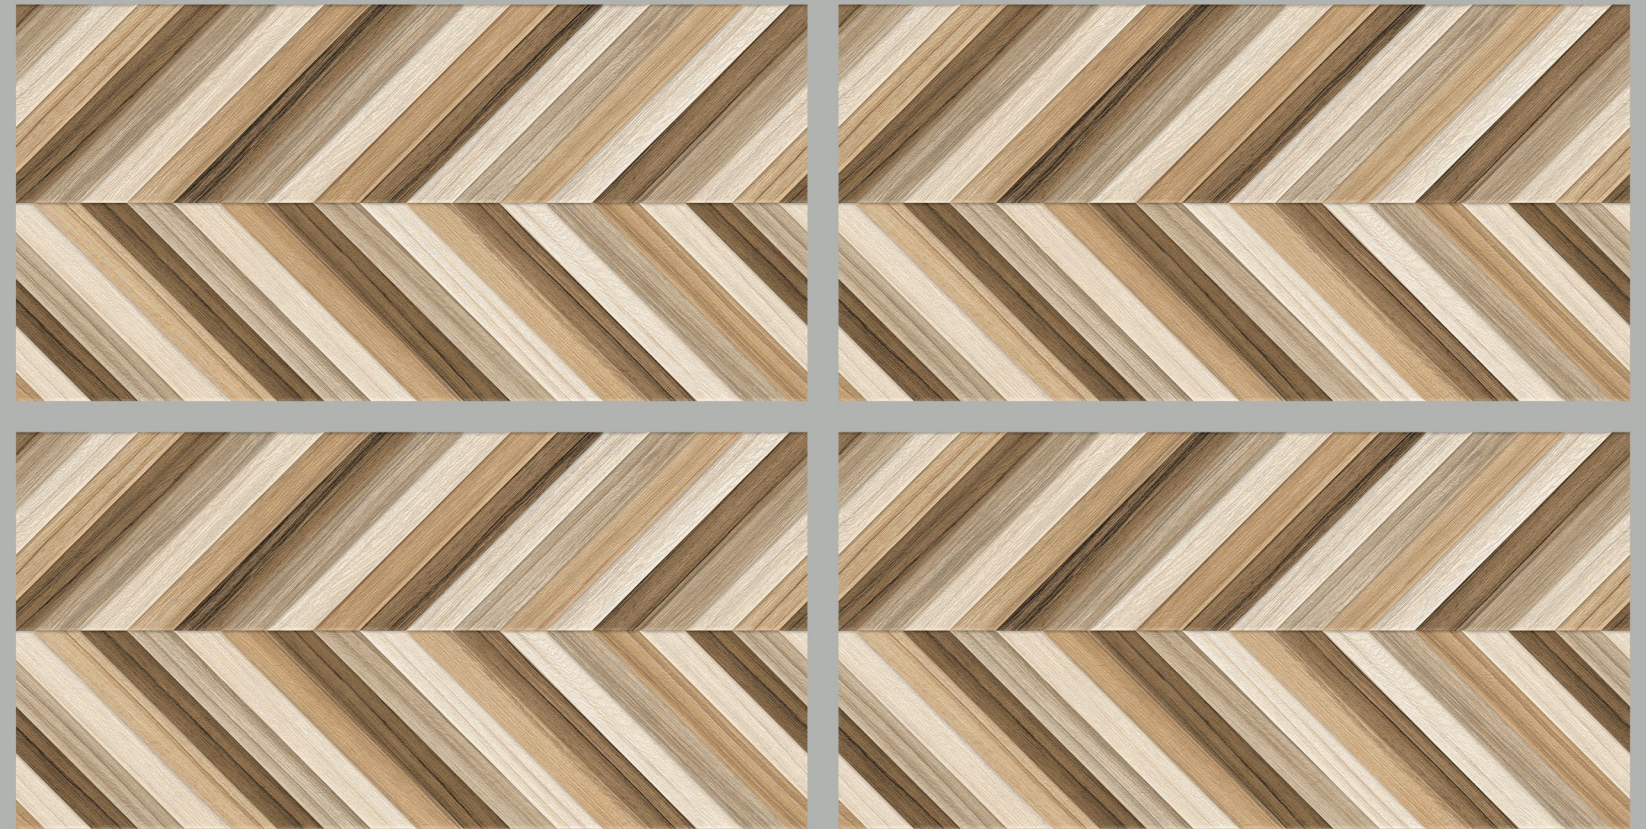

110 RIVER

LIVOLLA®
GRANITO

DIMENSION :
600X1200MM

SURFACE :
MATT FINISH WITH
RIVER PUNCH

[BACK TO INDEX](#)

TECHNICAL CHARACTERISTICS

1 Easy To Clean	5 Frost Resistant
2 Hygienic / Antibacterial Surface	6 Scratch Resistant
3 Water Resistant	7 Chemical & Stain Resistant
4 Impact Resistant	8 Fire Resistant